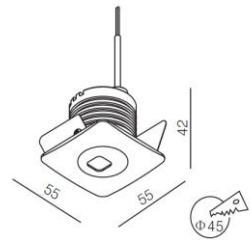

## DESIGNER EXTERIOR WALL LIGHT

With a sleek and modern Square or Round design, the Jazz / Vogue LED recessed wall lights are ideal for staircase, along hallway and driveway. Using only 3Watts and being IP65 rated they can be used internally and externally.

### Jazz LED Step Light

**Code:** UWL43-WH-WW (Matt White finish)  
UWL43-SLV-WW (Matt Silver finish)  
UWL43-BLK-WW (Matt Black finish)

**Specifications:**

Color: Matt White, Matt Silver & Matt Black  
Power: 3W (700mA 3V)  
Lumens: 150lm Cree LED  
Colour Temp: 3,000K  
Dimension: W55 x L55 x H42mm  
Cutout: Diameter 45mm

### Vogue LED Step Light

**Code:** UWL44-WH-WW (Matt White finish)  
UWL44-SLV-WW (Matt Silver finish)  
UWL44-BLK-WW (Matt Black finish)

**Specifications:**

Color: Matt White, Matt Silver & Matt Black  
Power: 3W (700mA 3V)  
Lumens: 150lm Cree LED  
Colour Temp: 3,000K  
Dimension: D55 x H42mm  
Cutout: Diameter 45mm