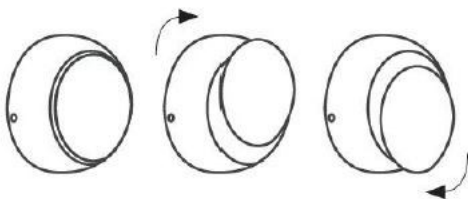

ECLIPSE Wall Light

Item Code: UWL-ECLIPSE-BLK-WW

Item Code: UWL-ECLIPSE-WH-WW

SPECIFICATION

- **Finish:** Texture Matt Black & White
- **Material:** Powder Coated Aluminium
- **Wattage:** 6W Samsung
- **Colour Temperature:** 3000K
- Dimmable and C-BUS Compatible
- **Beam Angle:** 120°
- **Dimension:** Ø105mm x Depth 59mm
- **CRI:** >80
- **IP Rated:** IP 20
- **Lumens:** 528 lm
- **Warranty:** 3 Years
- **Driver Detail:** 6W 15-24 VDC 300mA

ECLIPSE wall light features a unique rotating fascia. With a simple pivot clockwise or anti-clockwise, the beam can be adjusted for soft indirect illumination with limitless architectural design possibilities