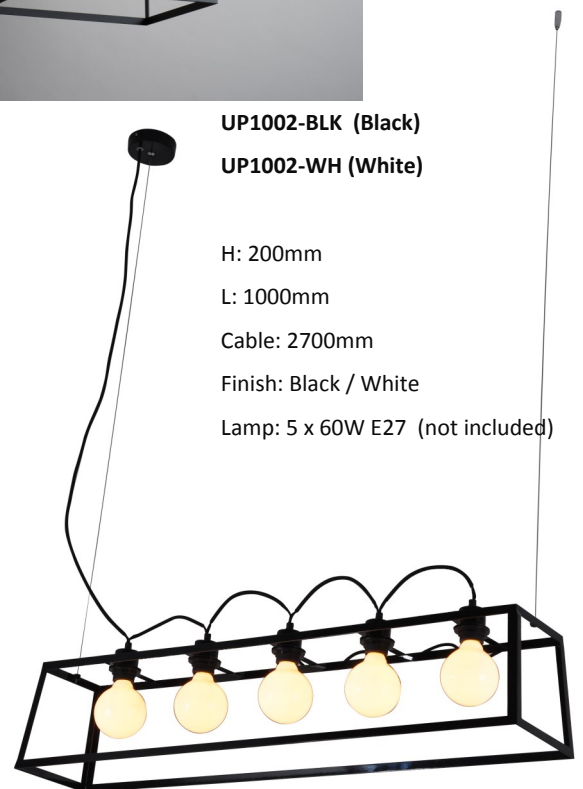

United Global Enterprises

Finest Quality in Energy Efficient Lighting Products

The Pop range of pendants Offered in 3 sizes:

200mm, 300mm & 400mm and 3 colours White,

Black & Yellow. Try it as a 'Pop Solo', 'Pop Cluster' or a 'Pop in Pop'. The combinations are only limited by your

imagination.

Lamp: 1 x 60W E27

(Lamp not included)

Cable: 2700mm

Pop

Model No.	Description	Size
UP1005-BLK	Pop 20 in Black	W200 x L200
UP1005-WH	Pop 20 White	W200 x L200
UP1005-YEL	Pop 20 in Yellow	W200 x L200
UP1004-BLK	Pop 30 in Black	W300 x L300
UP1004-WH	Pop 30 White	W300 x L300
UP1004-YEL	Pop 30 in Yellow	W300 x L300
UP1003-BLK	Pop 40 in Black	W400 x L400
UP1003-WH	Pop 40 White	W400 x L400
UP1003-YEL	Pop 40 in Yellow	W400 x L400

UP1002-BLK (Black)

UP1002-WH (White)

H: 200mm

L: 1000mm

Cable: 2700mm

Finish: Black / White

Lamp: 5 x 60W E27 (not included)

5 Light Pop Bar