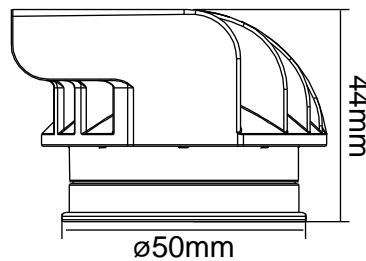

CODE	KELVIN	LUMENS	BEAM	CRI	WATT	DIMENSION
UOPTIC Mini-12-WW	3000K	700lm	60°	>80	12W=60W	D50 x H44mm
UOPTIC Mini-12-WH	5000K	800lm	60°	>80	12W=60W	D50 x H44mm

11 Harper St, Abbotsford Vic 3067
www.ugelighting.com.au sales@ugelighting.com.au
 Ph: 9415 7992 Fax: 9415 7991