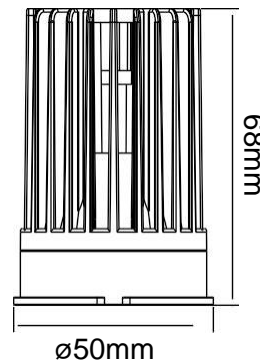

Dimmable E1047

3 YEARS WARRANTY
www.ugelighting.com.au

PRODUCT FEATURES

- . Up to 90% energy saving
- . Input voltage: 240V 50Hz
- . Wattage: 12W
- . Replace to 60W Halogens
- . CREE COB LED
- . Ambient temperature: -10 + 45°C
- . 1.2m SAA flex & plug included
- . Dimmable LED DC driver included
- . LED module will fit into most downlight fixture
- . No flickering, no UV
- . High lumen output
- . Dimmable, can work with most leading/ trailing edge and universal dimmers & C-Bus compatible . 3 years replacement warranty

CODE	KELVIN	LUMENS	BEAM	CRI	WATT	DIMENSION
UOPTIC12-WW	3000K	830lm	60°	>80	12W=60W	D50 x H68mm
UOPTIC12-WH	5500K	850lm	60°	>80	12W=60W	D50 x H68mm
UOPTIC12-CW	4000K	880lm	60°	>80	12W=60W	D50 x H68mm