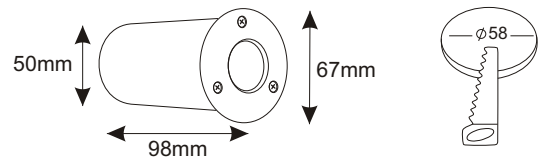

UNITED GLOBAL ENTERPRISES

Quality Lighting Products Crafted With Pride

NEW RELEASE

SPECIFICATIONS:

Kiki - Stainless Steel In-ground Fitting

FINISHES:

304 Stainless Steel Finish

Available in:

- UIG005-BL - Round 7 **Blue** LED Fitting
- UIG005-WH - Round 7 **White** LED Fitting
- UIG007-BL - Square 7 **Blue** LED Fitting
- UIG007-GR - Square 7 **Green** LED Fitting
- UIG007-WH - Square 7 **White** LED Fitting
- ULEDCAB3 - 3 Way Cable - 2050mm
- ULEDCAB5 - 5 Way Cable - 2050mm
- ULEDTRANS - 6 Volt Transformer and Cable - 2050mm

Round In-ground Fitting - 7 LED

Square In-ground Fitting - 7 LED

Cables and Transformers for UIG005 & UIG007

Kiki In-ground LED lights can be used on floors and walls. Suitable for either indoor or outdoor application to enhance stairways, decking or driveways. The fitting consists of round or square 304 Stainless Steel face, plastic housing with 450mm cable. Kiki In-ground lights are available in complete kits in series of 3 or 5 which includes 3 or 5 way cables and Transformer.

Visit our website at: www.unitedglobal.com.au
UGE products reserves the right to modify or change the product at any time

Kiki