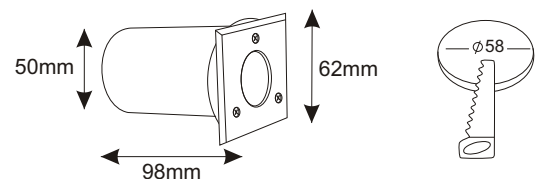

Available in:

- UIG005-BL - Round 7 **Blue** LED Fitting
- UIG005-WH - Round 7 **White** LED Fitting
- UIG007-BL - Square 7 **Blue** LED Fitting
- UIG007-GR - Square 7 **Green** LED Fitting
- UIG007-WH - Square 7 **White** LED Fitting
- ULEDCAB3 - 3 Way Cable - 2050mm
- ULEDCAB5 - 5 Way Cable - 2050mm
- ULEDTRANS - 6 Volt Transformer and Cable - 2050mm

**Round In-ground Fitting - 7 LED**

**UIG005**

**UIG005-Kit**

**Square In-ground Fitting - 7 LED**

**UIG007**

**UIG007-Kit**

**Cables and Transformers for UIG005 & UIG007**

**ULEDCAB3**