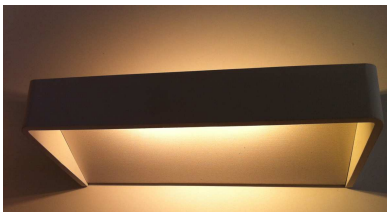

United Global Enterprises

Finest Quality in Energy Efficient Lighting Products

DESIGNER LED INTERIOR WALL LIGHT

Sachi 10 1 x 3W Citizen 3000K with Integral LED Driver

Model: UE030-WH-WW

Featuring a smooth rectangular frame, coupled with a diffused row of high powered Citizen LED chips. The Sachi will provide a subtle up and down light and finished in matt white will complement any decor.

Finish:	Matt White	Luminous Flux:	420lm
Dimension:	H70 x W100 x P100mm	Beam Angle:	140°
Color Temperature:	3000K Warm White	IP Rating:	IP 20
LED Driver:	Integral, non dimmable		

Sachi 20 2 x 3W Citizen 3000K with Integral LED Driver

Model: UE031-WH-WW

Featuring a smooth rectangular frame, coupled with a diffused row of high row of high powered Citizen LED chips, the Sachi will suit many applications including hall ways, bathrooms and beside vanities.

Model: UE032-WH-WW

Samina quantifies simplicity in design. A one piece angle body with an integrated Citizen 6W LED allowing for light to be washed back on to the wall creating a difused ambient light.