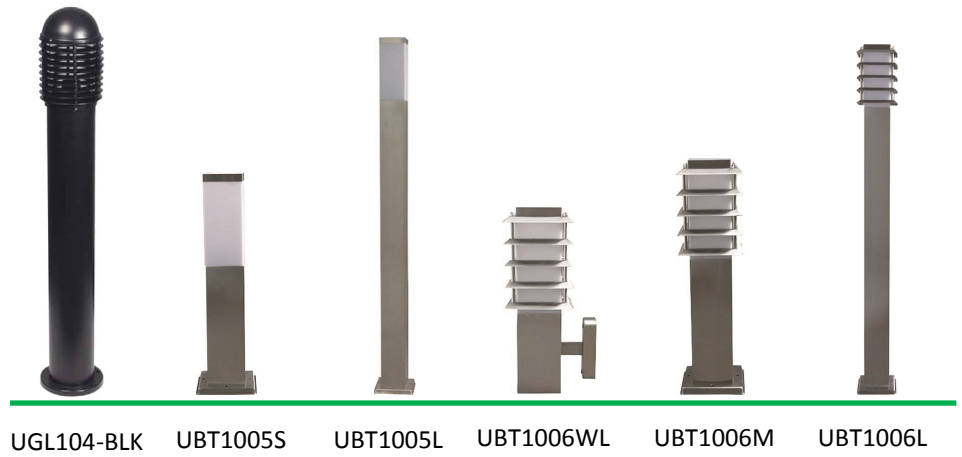

GARDEN LIGHT

12V / 240V BOLLARD

- . 240V garden bollard
- . Lamp: E27 40W max (Excl.)
- . 12V LED globe (optional)

12V 9W LED CORN AC/DC E27 Globe

Item code: UCORN9ES-NW

Item code: UCORN9ES-WW

Size: Ø41 x H140 mm

Color Temp: 5000K /3000K

TECHNICAL SPECIFICATIONS

Model No.	Description	Finish	IP rated	Dimension (mm)
UGL104-BLK	MANLY black bollard	Black	IP44	Ø165 x H1000mm
UBT1005S	Small stainless steel bollard with opal polycarbonate diffuser	304 Stainless Steel	IP44	W80 x H450mm
UBT1005L	Large stainless steel bollard with opal polycarbonate diffuser	304 Stainless Steel	IP44	W80 x H1100mm
UBT1006WL	Small stainless steel bollard with opal polycarbonate diffuser	304 Stainless Steel	IP44	W125 x H378mm
UBT1006M	Medium stainless steel bollard with opal polycarbonate diffuser	304 Stainless Steel	IP44	W125 x H450mm
UBT1006L	Large stainless steel bollard with opal polycarbonate diffuser	304 Stainless Steel	IP44	W125 x H1100mm
UCORN9ES-NW	12V 9W LED Corn AC/DC E27 globe	white	IP20	Ø41 x H140 mm
UCORN9ES-WW	12V 9W LED Corn AC/DC E27 globe	white	IP20	Ø41 x H140 mm