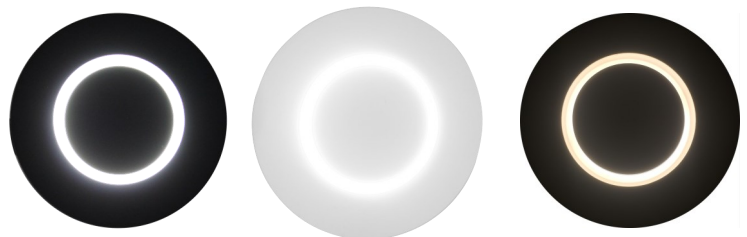

United Global Enterprises

Finest Quality in Energy Efficient Lighting Products

ASTRO LED INTERIOR WALL LIGHT

FEATURES:

- . ASTRO 3W Slimline LED recessed wall light complete with SAA LED driver
- . Ideal for staircases or hall ways
- . Provide ambient lighting
- . Available in Matt White & Matt Black finish in Warm White or White

SPECIFICATION:

Model No: UASTRO-BLK-WW/ UASTRO-BLK-WH

UASTRO-WH-WW / UASTRO-WH-WH

LED : 3W OSRAM LED Chip

Beam Angle : 120°

Trim Colours : Matt Black / Matt White

CCT : 3000K (warm white) /6000K (white)

CRI : > 80

Lumens Output : 220lm

Finish : Matt Black / Matt White

Material : Aluminium

Voltage : 240V 50 Hz

Size : Ø45 x H 26mm

Cut out Size : Ø35mm

IP Rated : IP20

Warranty : 2 years replacement warranty

Non Dimmable

E1047