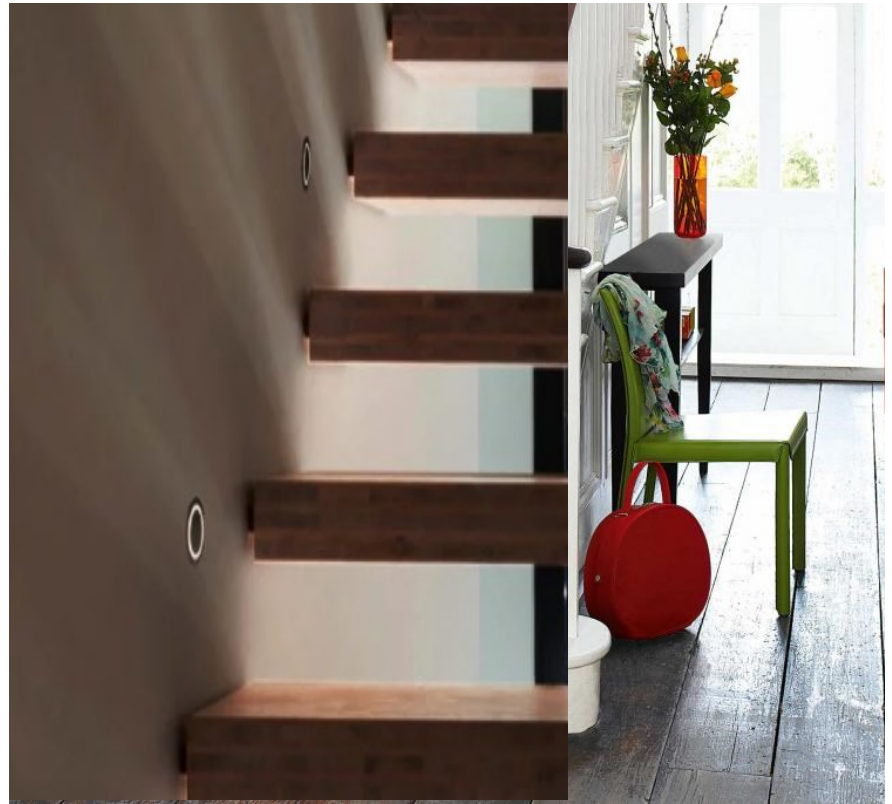

United Global Enterprises

Finest Quality in Energy Efficient Lighting Products

ASTRO LED INTERIOR WALL LIGHT

FEATURES:

- . ASTRO 3W Slimline LED recessed wall light complete with SAA LED driver
- . Ideal for staircases or hall ways
- . Provide ambient lighting
- . Available in Matt White & Matt Black finish in Warm White or White

SPECIFICATION:

Model No: UASTRO-BLK-WW/ UASTRO-BLK-WH

UASTRO-WH-WW / UASTRO-WH-WH

LED : 3W OSRAM LED Chip

Beam Angle : 120°

Trim Colours : Matt Black / Matt White

CCT : 3000K (warm white) /6000K (white)

CRI : > 80