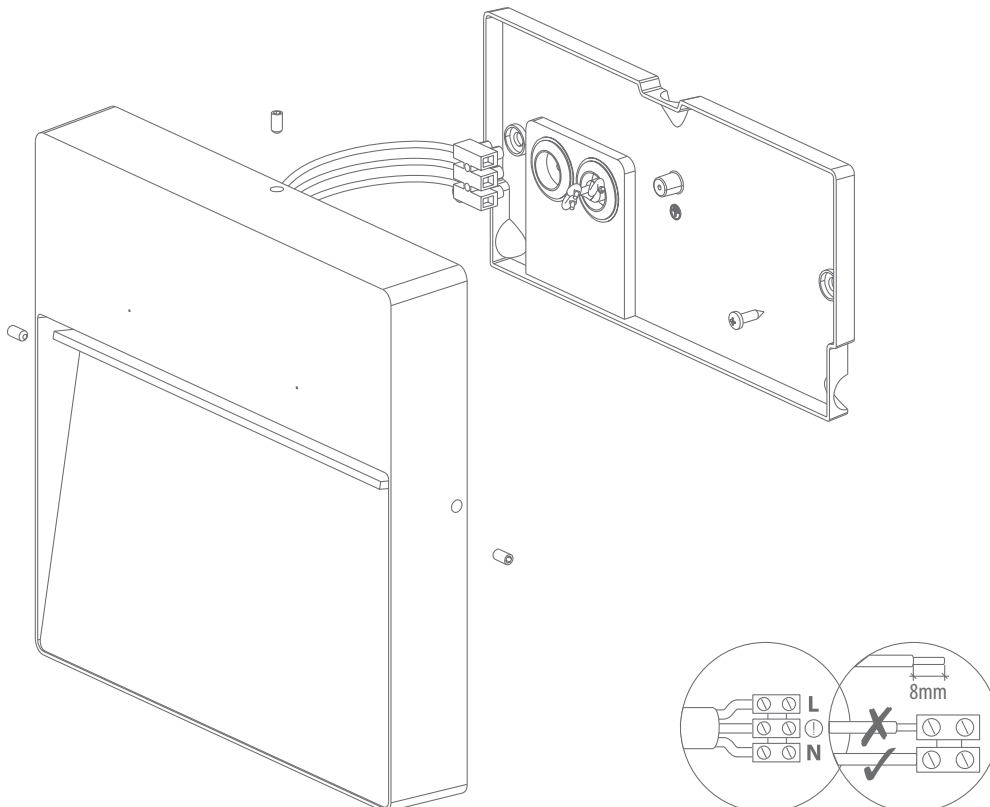

ZEKE-9-SQUARE

Date: 09/2018

Order Code	Product Code	Description
19516	ZEKE-9-SQR-BLK-WW	Black, Square Exterior Wall Light, 3000K Warm White
19517	ZEKE-9-SQR-BLK-W	Black, Square Exterior Wall Light, 5000K White
19490	ZEKE-9-SQR-SLR-WW	Silver, Square Exterior Wall Light, 3000K Warm White
19491	ZEKE-9-SQR-SLR-W	Silver, Square Exterior Wall Light, 5000K White
19492	ZEKE-9-SQR-DGR-WW	Dark Grey, Square Exterior Wall Light, 3000K Warm White
19493	ZEKE-9-SQR-DGR-W	Dark Grey, Square Exterior Wall Light, 5000K White
19508	ZEKE-9-SQR-WHT-WW	White, Square Exterior Wall Light, 3000K Warm White
19509	ZEKE-9-SQR-WHT-W	White, Square Exterior Wall Light, 5000K White

Thank you for purchasing your new LED ZEKE-9 SQUARE, Please take the time to read and understand the instruction sheet below. Failure to do so may void warranty.

Specifications

Voltage:	240V AC	Lumen (±5%):	Warm White - 800lm White - 900lm	Dimmable:	No
Power:	9W	Beam Angle:	120°	Lifespan:	50,000hrs
IP Rating:	65	CCT:	3000K - 5000K	CRI:	≥85

Steps:

Please make a visual inspection to the fixture prior to installation. If any defect is to be found please return to you place of purchase for a replacement.

Make sure all power is correctly turned off from the mains and NOT just from the switch.

Note: -The lamp must be installed by professional electrician
-Ensure the power supply is switched off before fitting this product

-Do not touch the lamp when in use
-Keep away from hot steam and corrosive gas