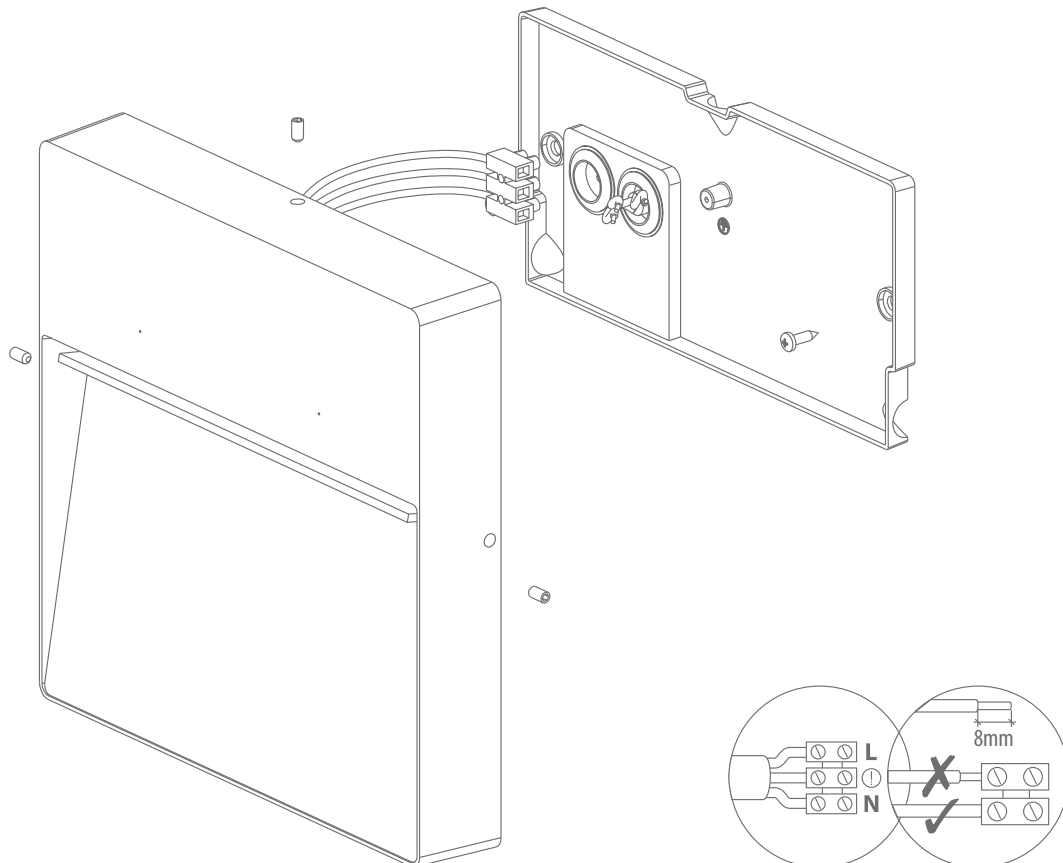

### ZEKE-4-SQUARE

Order Code	Product Code	Description
19528	ZEKE-4-SQR-BLK-WW	4W Square Steplight, Black finish. Warm white 3000K
19529	ZEKE-4-SQR-BLK-W	4W Square Steplight, Black finish. White 5000K
19706	ZEKE-4-SQR-SLR-WW	4W Square Steplight, Silver finish. Warm white 3000K
19707	ZEKE-4-SQR-SLR-W	4W Square Steplight, Silver finish. White 5000K
19708	ZEKE-4-SQR-DGR-WW	4W Square Steplight, Dark grey finish. Warm white 3000K
19709	ZEKE-4-SQR-DGR-W	4W Square Steplight, Dark grey finish. White 5000K
19710	ZEKE-4-SQR-WHT-WW	4W Square Steplight, Satin white finish. Warm white 3000K
19711	ZEKE-4-SQR-WHT-W	4W Square Steplight, Satin white finish. White 5000K

### Specifications

Voltage:	240V AC	Lumen (±5%):	Warm White 3000K - 300lm White 5000K - 350lm	Dimmable:	No
Power:	4W	CCT:	3000K - 5000K	Operating Temp:	-30~+45
IP Rating:	65	Lifespan:	50,000hrs	CRI:	≥80