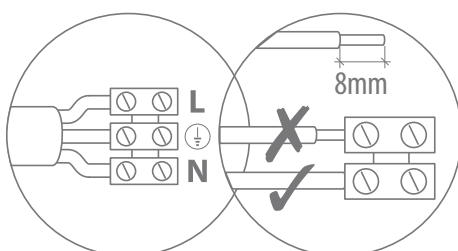

YORK-12

Date: 10/2018

Variant	Item No.	Description
19650	YORK-12-DGR-WW	LED Wall Light, dark grey finish. 3000K, warm white.
19651	YORK-12-DGR-W	LED Wall Light, dark grey finish. 5000K, white.
19652	YORK-12-WHT-WW	LED Wall Light, white finish. 3000K, warm white.
19653	YORK-12-WHT-W	LED Wall Light, white finish. 5000K, white.
19654	YORK-12-BLK-WW	LED Wall Light, black finish. 3000K, warm white.
19655	YORK-12-BLK-W	LED Wall Light, black finish. 5000K, white.

Thank you for purchasing your new LED YORK-12, Please take the time to read and understand the instruction sheet below. Failure to do so may void warranty.

Specifications

Voltage:	240V AC	Lumen (±5%):	Warm White 3000K - 800lm White 5000K - 850lm	Dimmable:	No
Power:	12W	Beam Angle:	120°	Operating Temp:	-20°~45°
IP Rating:	IP65	CCT:	3000K - 5000K	Power Factor:	
CRI:	≥80	Lifespan:	50,000hrs		