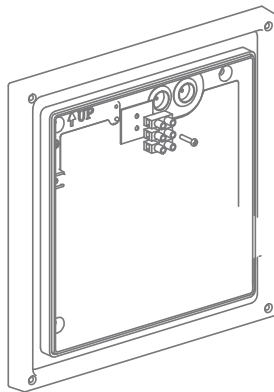

YORK-12

Date: 10/2018

Variant	Item No.	Description
19650	YORK-12-DGR-WW	LED Wall Light, dark grey finish. 3000K, warm white.
19651	YORK-12-DGR-W	LED Wall Light, dark grey finish. 5000K, white.
19652	YORK-12-WHT-WW	LED Wall Light, white finish. 3000K, warm white.
19653	YORK-12-WHT-W	LED Wall Light, white finish. 5000K, white.
19654	YORK-12-BLK-WW	LED Wall Light, black finish. 3000K, warm white.
19655	YORK-12-BLK-W	LED Wall Light, black finish. 5000K, white.

Thank you for purchasing your new LED YORK-12, Please take the time to read and understand the instruction sheet below. Failure to do so may void warranty.

Specifications

Voltage:	240V AC	Lumen (±5%):	Warm White 3000K - 800lm White 5000K - 850lm	Dimmable:	No
Power:	12W	Beam Angle:	120°	Operating Temp:	-20°~45°
IP Rating:	IP65	CCT:	3000K - 5000K	Power Factor:	
CRI:	≥80	Lifespan:	50,000hrs		