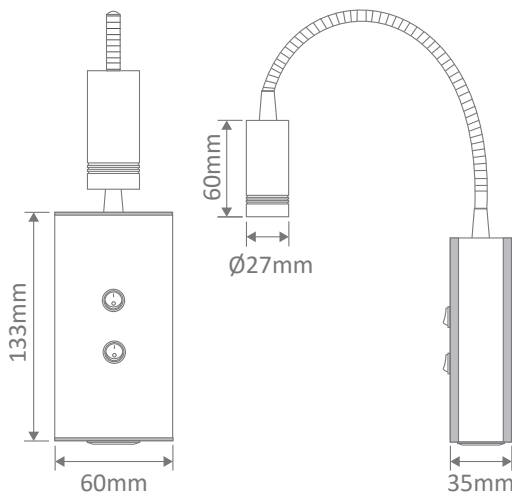

Tennison-2 Interior Wall Light

Description

The TENNISON-2 interior wall light make a great alternative to the traditional bed head/wall light. With it's adjustable spot head and a separate down night light with separated switching, the TENNISON-2 makes a perfect solution.

Specification Features

Input Voltage: 240V AC
 Power (W): 2x3W
 IP rating (IP): 20
 Lumens (lm): Warm White 2700K - 142lm
 White 6400K - 165lm
 LED type: Cree
 CCT: 2700K - 6400K
 CRI: ≥80
 Beam angle (°): 2x30°
 Dimmable: No
 Lifespan (hrs): 50,000hrs

Diagrams / Additional

Item No.	Variant	Colour
TENNISON-2	19361	Warm White
	19360	White