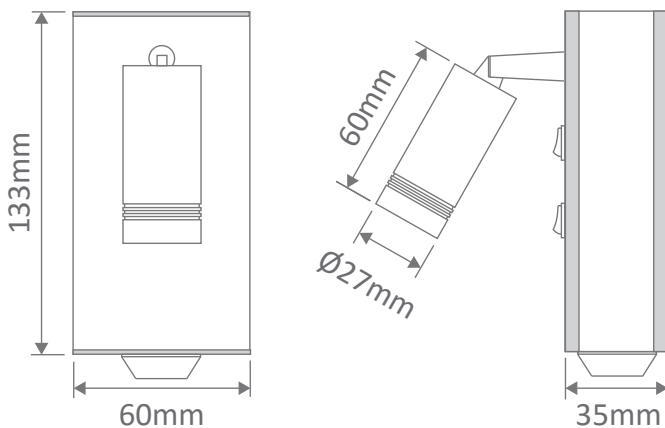

Diagrams / Additional

Item No.	Variant	Colour
TENNISON-1	19351	Warm White
	19350	White