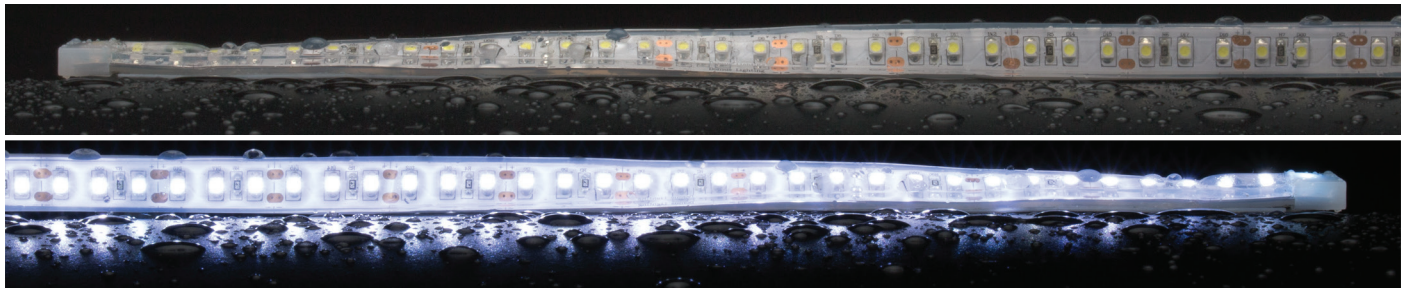

STRIP-120-WP Flexible LED Strip

Description

Introducing STRIP-120-WP LED strip lighting system. STRIP-120-WP weatherproof has the highest lumen output in our weatherproof line-up and offers new possibilities in the way that we illuminate areas and surfaces. Ideal for areas of dampness or high humidity. The secret lies in its thin and flexible PCB which is encapsulated in a special silicon U-channel with a silicon overlay. With added advantages of nearly double the amount of LED over a given area and coupled with low power consumption the STRIP-120-WP enables many design concepts to become reality. Design usages include under kitchen cupboards, laundries, bathroom and exterior applications.

Specification Features

Colours:	3 colour options available
Light Source:	3528 SMD LED
LED Type:	Chimel (Taiwan)
Colour Temperature (K):	3200K, 4000K, 6500K
Colours Rendering Index:	≥80
Number of LED per mtr:	120
Wattage Per MTR (W):	10W
Input Voltage (VDC):	12VDC
Beam angle (°):	120°
Wiring:	Parallel
IP Rating:	IP66*
Cutting Increments/Sections:	25mm (group of 3 LED)
Requires:	12VDC constant voltage driver
Dimmable:	Yes** DALI, 0-10V, DMX-512, RF
IES files:	Yes***
Mounting:	Optional aluminium mounting profile****

* Not suitable for underwater applications

** For dimming options please refer to the controller section for further details.

*** Available upon request.

**** Mounting profile optional (not included).

Order Info

Colour Temp: 3200K
Order Code: 20057
Product Code: STRIP-120-WP-32K
Lumens/m: 840 lm/m

Colour Temp: 4000K
Order Code: 20058
Product Code: STRIP-120-WP-40K
Lumens/m: 900 lm/m

Colour Temp: 6500K
Order Code: 20056
Product Code: STRIP-120-WP-65K
Lumens/m: 960 lm/m