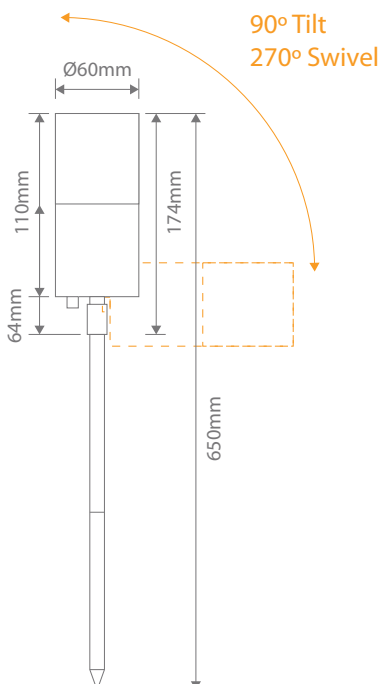

SHADOW-1LT-GRDN

Garden Spike Light

Description

The SHADOW Series 1 Light Garden Spike Light offers a durable weatherproof solution to lighting up low level shrubs and plants where ambient lighting is required. Available in solid finishes (316 Stainless Steel), and Powder coated Aluminium (Textured Black).

Suits a MR16 lamp (not included), and requires an LED Driver (12V DC Parallel wiring). Backed by a 2 Year Warranty.

Specification Features

Input Voltage: 12V
 Power (W): 20W Max
 IP rating (IP): 65
 Lamp: MR16 (Not Included)
 LED Driver required (Wire in parallel)

Diagrams / Additional

Item No.	Variant	Colour	Lamp
SHADOW-1LT-GRDN	49072	316 Stainless Steel	No Lamp
	49126		MR16 3000K
	49128		MR16 5000K
	49071	Black	No Lamp
	49122		MR16 3000K
	49124		MR16 5000K