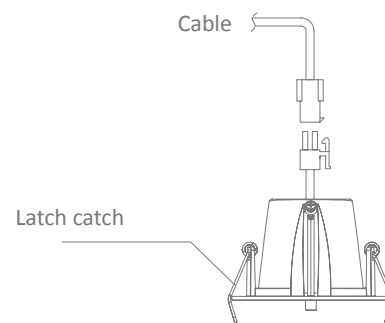

SCOOP-25

Date:04/2018

Order Code	Product Code	Description
20574	SCOOP-25-WHT	25W LED Adjustable Downlight, Satin White Finish - Warm White 3000K
20569		25W LED Adjustable Downlight, Satin White Finish - Neutral White 4000K
20575		25W LED Adjustable Downlight, Satin White Finish - White 5000K
20453	SCOOP-25-BLK	25W LED Adjustable Downlight, Black Finish - Warm White 3000K
20454		25W LED Adjustable Downlight, Black Finish - Neutral White 4000K
20456		25W LED Adjustable Downlight, Black Finish - White 5000K

Thank you for purchasing your new LED SCOOP-25, Please take the time to read and understand the instruction sheet below. Failure to do so may void warranty.

Specifications

Voltage:	240V AC	Lumen (±5%):	WW 3000K - 1800lm NW 4000K - 1880lm W 5000K - 1950lm	Dimmable:	Yes (Domus dimmer series)
Power:	25W	Beam Angle:	60°	CRI:	≥80
IP Rating:	20	CCT:	3000K - 4000K - 5000K	Lifespan:	50,000hrs

Install Requirements

A - Gap above the top of the fitting.	25mm
B - Side gap to the structural membrane.	25mm
C - Gap between thermal insulation.	25mm

Cutout Ø160-170mm

1

2

A. Vertical pull latch

B. Fasten the latch on the ceiling