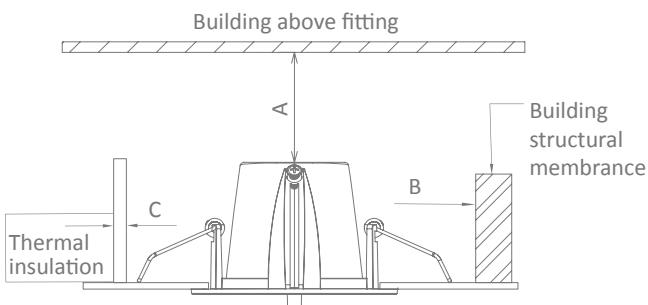

SCOOP-25

Date:04/2018

Order Code	Product Code	Description
20574	SCOOP-25-WHT	25W LED Adjustable Downlight, Satin White Finish - Warm White 3000K
20569		25W LED Adjustable Downlight, Satin White Finish - Neutral White 4000K
20575		25W LED Adjustable Downlight, Satin White Finish - White 5000K
20453	SCOOP-25-BLK	25W LED Adjustable Downlight, Black Finish - Warm White 3000K
20454		25W LED Adjustable Downlight, Black Finish - Neutral White 4000K
20456		25W LED Adjustable Downlight, Black Finish - White 5000K

Thank you for purchasing your new LED SCOOP-25, Please take the time to read and understand the instruction sheet below. Failure to do so may void warranty.

Specifications

Voltage:	240V AC	Lumen (±5%):	WW 3000K - 1800lm NW 4000K - 1880lm W 5000K - 1950lm	Dimmable:	Yes (Domus dimmer series)
Power:	25W	Beam Angle:	60°	CRI:	≥80
IP Rating:	20	CCT:	3000K - 4000K - 5000K	Lifespan:	50,000hrs

Install Requirements

A - Gap above the top of the fitting.	25mm
B - Side gap to the structural membrane.	25mm
C - Gap between thermal insulation.	25mm

Cutout Ø160-170mm

1

2

A. Vertical pull latch

B. Fasten the latch on the ceiling