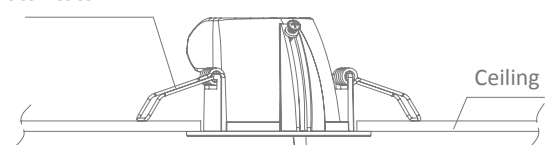

Ceiling

4

Note: -The lamp must be installed by professional electrician
-Ensure the power supply is switched off before fitting this product

-Do not touch the lamp when in use
-Keep away from hot steam and corrosive gas