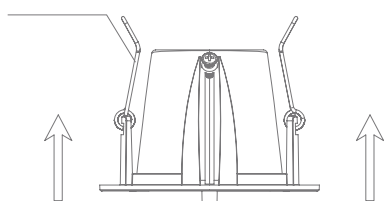

Thank you for purchasing your new LED SCOOP-25, Please take the time to read and understand the instruction sheet below. Failure to do so may void warranty.

Specifications

Voltage:	240V AC	Lumen (±5%):	WW 3000K - 1800lm NW 4000K - 1880lm W 5000K - 1950lm	Dimmable:	Yes (Domus dimmer series)
Power:	25W	Beam Angle:	60°	CRI:	≥80
IP Rating:	20	CCT:	3000K - 4000K - 5000K	Lifespan:	50,000hrs

Install Requirements

A - Gap above the top of the fitting.	25mm
B - Side gap to the structural membrane.	25mm
C - Gap between thermal insulation.	25mm

Cutout Ø160-170mm

1

2

A. Vertical pull latch

B. Fasten the latch on the ceiling