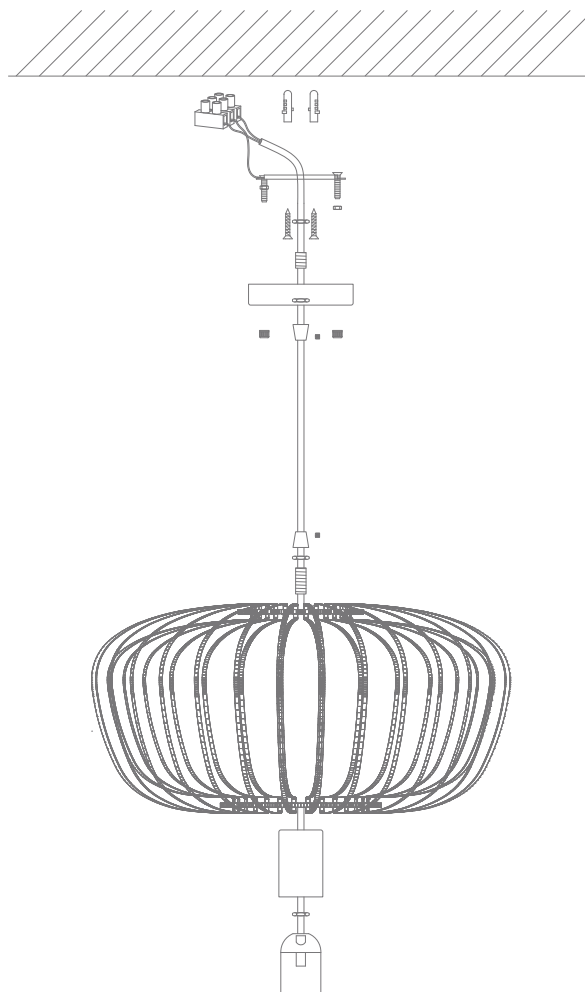

### ROBIN

Order Code	Product Code	Description
31000	ROBIN-40-BLK	E27 black timber pendant
31001	ROBIN-40-BRN	E27 brown timber pendant
31002	ROBIN-40-WHT	E27 white timber pendant
31005	ROBIN-50-BLK	E27 black timber pendant
31006	ROBIN-50-BRN	E27 brown timber pendant
31007	ROBIN-50-WHT	E27 white timber pendant
31010	ROBIN-60-BLK	E27 black timber pendant
31011	ROBIN-60-BRN	E27 brown timber pendant
31012	ROBIN-60-WHT	E27 white timber pendant

### Specifications

Voltage:	240V	Power:	Max 20W LED	IP Rating:	20
----------	------	--------	-------------	------------	----

Requires: E27 lamp, not included.

**Note:** -The lamp must be installed by professional electrician  
 -Ensure the power supply is switched off before fitting this product