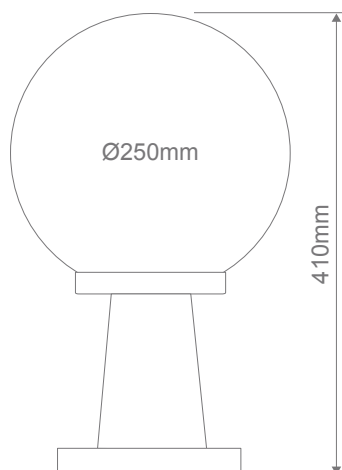

Polymount-250 Round Plain Exterior Pillar Mount

Description

250mm diameter Polycarbonate opal sphere complete with Black Polycarbonate pillar mount base.

Specification Features

Material: Polycarbonate
 IP rating (IP): 44
 Lamp Base: E27
 Application: Pillar Mount

Diagrams / Additional

Item No.	Variant	Colour
POLYMOUNT-250-BLK	18609	Opal
	18610	Smoke
POLYMOUNT-250-WHT	18611	Opal
	18612	Smoke