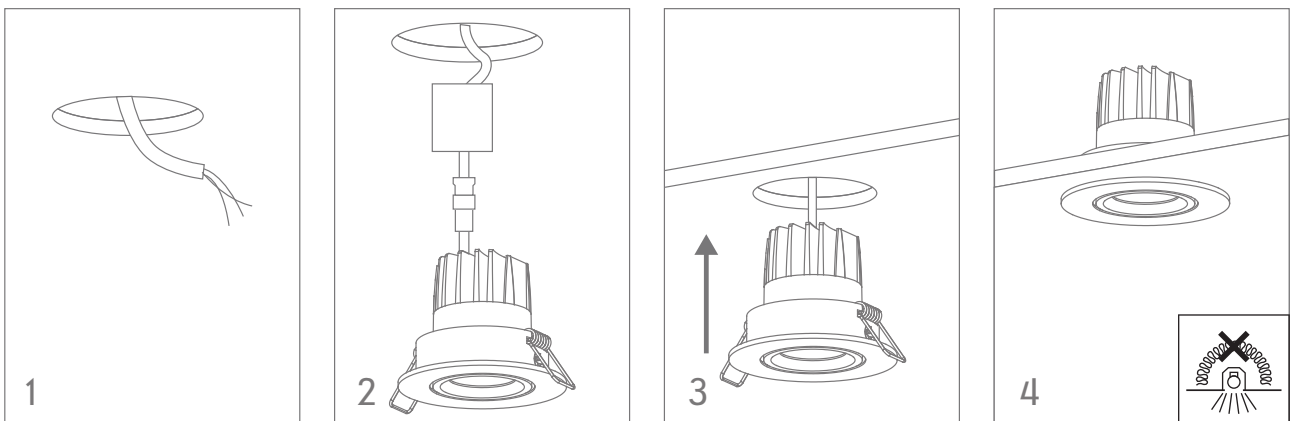

POCKET TILT

Variant	Item No.	Description
21179	POCKET-3W-TILT-BLK-WW	3W LED Downlight, Warm White, Black Finish
21182	POCKET-3W-TILT-BLK-NW	3W LED Downlight, Neutral White, Black Finish
21185	POCKET-3W-TILT-BLK-W	3W LED Downlight, White, Black Finish
21188	POCKET-3W-TILT-WHT-WW	3W LED Downlight, Warm White, Satin White Finish
21191	POCKET-3W-TILT-WHT-NW	3W LED Downlight, Neutral White, Satin White Finish
21194	POCKET-3W-TILT-WHT-W	3W LED Downlight, White, Satin White Finish

Thank you for purchasing your new LED POCKET TILT, Please take the time to read and understand the instruction sheet below. Failure to do so may void warranty.

Specifications

Voltage:	240V	Lumen (±5%):	Warm White 3000K - 125lm Neutral White 4000K - 125lm White 5000K - 125lm	Dimmable:	No
Power:	3W	Beam Angle:	20°	CRI:	82
IP Rating:	20	CCT:	3000K - 4000K - 5000K	Lifespan:	50,000hrs