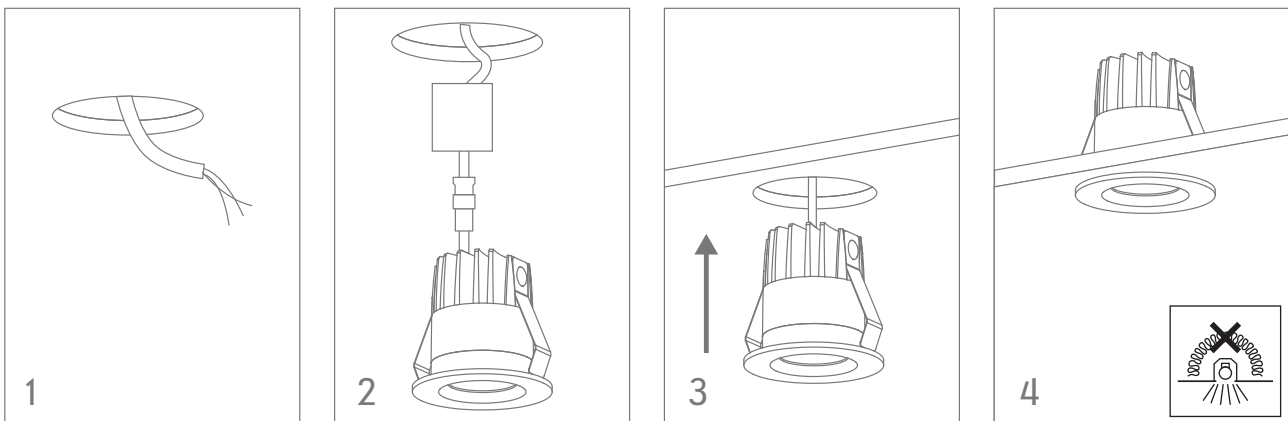

Thank you for purchasing your new LED POCKET, Please take the time to read and understand the instruction sheet below. Failure to do so may void warranty.

Specifications

Voltage:	240V	Lumen (±5%):	Warm White 3000K - 125lm Neutral White 4000K - 125lm White 5000K - 125lm	Dimmable:	No
Power:	3W	Beam Angle:	20°	CRI:	82
IP Rating:	20	CCT:	3000K - 4000K - 5000K	Lifespan:	50,000hrs