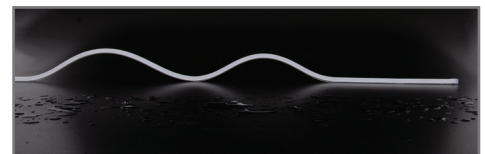

Pleo-14.4-S LED Striplight

Description

Create a vibrant living or working space with the latest Pleo Series Neon Flex lighting technology from Domus Lighting. The Pleo series is available in both a front facing and side facing view to suit both horizontal and vertical illumination applications in a low voltage and safe polyurethane enclosure complete with mounting clips for easy installation. Available in three colour temperatures with a high CRI90 colour rendering index and high weatherproof rating, this latest addition from Domus Lighting will be the perfect solution for your flexible lighting needs including illuminating ceiling and floor coves, windows, walls, signs and much much more.

Specification Features

Colours:	3 colours
Light Source:	2835 SMD LED
LED Type:	San'an
Colour Temperature:	3000K, 4000K & 5000K
Lumen Output per metre:	320lm, 330lm, 346lm, 370lm
CRI:	90
Number of LED per metre:	140
Wattage per metre:	14.4W
Input Voltage:	24VDC
Beam angle:	120°
Wiring:	Parallel
IP Rating:	IP66
Cutting Increments/Sections:	50mm
Requires:	24VDC constant voltage driver
Dimmable:	Yes*
IES files:	Yes**

* For dimming options please refer to the controller section for further details.

** Available upon request.

Diagrams / Additional

Item No.	Variant	Colour Temperature
Pleo-14.4-S	20357	3000K
	20358	4000K
	20359	5000K