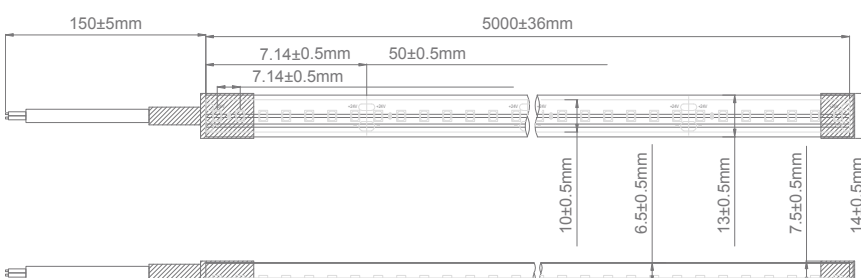

Diagrams / Additional

Item No.	Variant	Colour Temperature
Pleo-14.4-S	20357	3000K
	20358	4000K
	20359	5000K