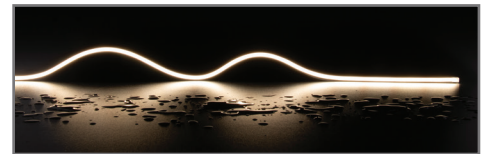

Pleo-14.4-S LED Striplight

Description

Create a vibrant living or working space with the latest Pleo Series Neon Flex lighting technology from Domus Lighting. The Pleo series is available in both a front facing and side facing view to suit both horizontal and vertical illumination applications in a low voltage and safe polyurethane enclosure complete with mounting clips for easy installation. Available in three colour temperatures with a high CRI90 colour rendering index and high weatherproof rating, this latest addition from Domus Lighting will be the perfect solution for your flexible lighting needs including illuminating ceiling and floor coves, windows, walls, signs and much much more.

Specification Features

Colours:	3 colours
Light Source:	2835 SMD LED
LED Type:	San'an
Colour Temperature:	3000K, 4000K & 5000K
Lumen Output per metre:	320lm, 330lm, 346lm, 370lm
CRI:	90
Number of LED per metre:	140
Wattage per metre:	14.4W
Input Voltage:	24VDC
Beam angle:	120°
Wiring:	Parallel
IP Rating:	IP66
Cutting Increments/Sections:	50mm
Requires:	24VDC constant voltage driver
Dimmable:	Yes*
IES files:	Yes**

* For dimming options please refer to the controller section for further details.

** Available upon request.

Diagrams / Additional

Item No.	Variant	Colour Temperature
Pleo-14.4-S	20357	3000K
	20358	4000K
	20359	5000K