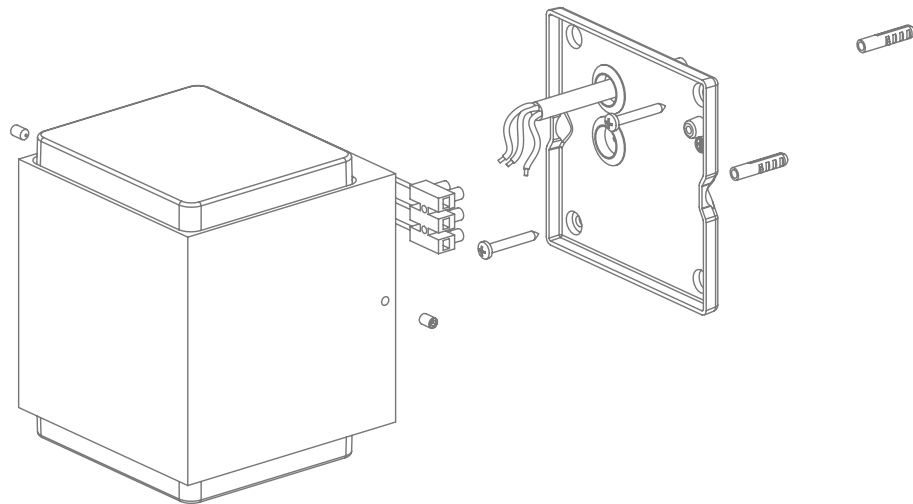

MOJO-20

Date: 10/2018

Variant	Item No.	Description
19670	MOJO-20-BLK-WW	LED Wall light, textured black finish. Warm white, 3000K.
19671	MOJO-20-BLK-W	LED Wall light, textured black finish. White, 5000K.
19672	MOJO-20-DGR-WW	LED Wall light, textured dark grey finish. Warm white, 3000K.
19673	MOJO-20-DGR-W	LED Wall light, textured dark grey finish. White, 5000K.
19674	MOJO-20-WHT-WW	LED Wall light, textured satin white finish. Warm white, 3000K.
19675	MOJO-20-WHT-W	LED Wall light, textured satin white finish. White, 5000K.

Thank you for purchasing your new LED MOJO-20, Please take the time to read and understand the instruction sheet below. Failure to do so may void warranty.

Specifications

Voltage:	240V AC	Lumen (±5%):	Warm White 3000K - 600lm White 5000K - 700lm	Dimmable:	No
Power:	2x10W	Beam Angle:	90°	Operating Temp:	-20°~45°
IP Rating:	IP65	CCT:	3000K - 5000K	Power Factor:	
CRI:	≥80	Lifespan:	50,000hrs		