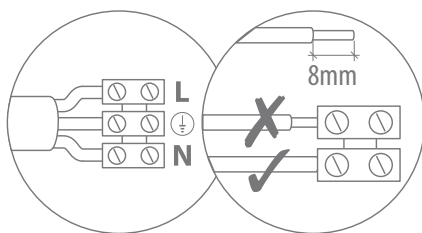

MOJO-20

Date: 10/2018

Variant	Item No.	Description
19670	MOJO-20-BLK-WW	LED Wall light, textured black finish. Warm white, 3000K.
19671	MOJO-20-BLK-W	LED Wall light, textured black finish. White, 5000K.
19672	MOJO-20-DGR-WW	LED Wall light, textured dark grey finish. Warm white, 3000K.
19673	MOJO-20-DGR-W	LED Wall light, textured dark grey finish. White, 5000K.
19674	MOJO-20-WHT-WW	LED Wall light, textured satin white finish. Warm white, 3000K.
19675	MOJO-20-WHT-W	LED Wall light, textured satin white finish. White, 5000K.

Thank you for purchasing your new LED MOJO-20, Please take the time to read and understand the instruction sheet below. Failure to do so may void warranty.

Specifications

Voltage:	240V AC	Lumen (±5%):	Warm White 3000K - 600lm White 5000K - 700lm	Dimmable:	No
Power:	2x10W	Beam Angle:	90°	Operating Temp:	-20°~45°
IP Rating:	IP65	CCT:	3000K - 5000K	Power Factor:	
CRI:	≥80	Lifespan:	50,000hrs		