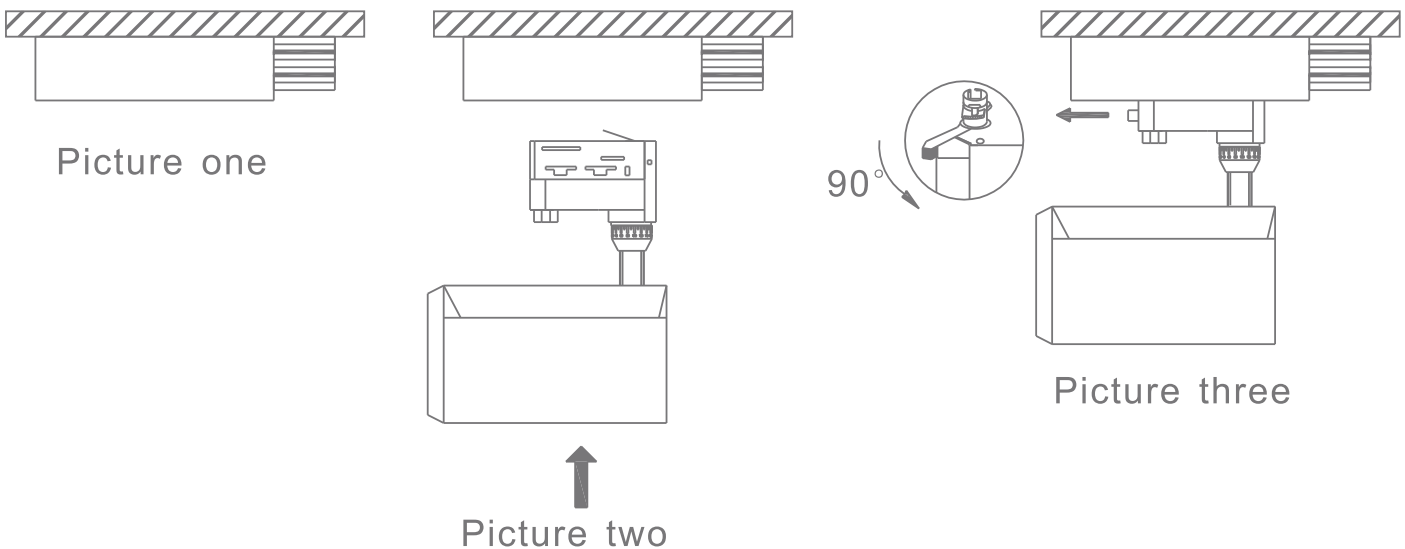

### MARS-25

Date: 11/2018

Variant	Item No.	Description
22270	MARS-25-3-36D-BLK-WW	LED Tracklight, 36° beam angle. Black finish, 3000K warm white.
22271	MARS-25-3-36D-BLK-NW	LED Tracklight, 36° beam angle. Black finish, 4000K neutral white.
22273	MARS-25-3-36D-WHT-WW	LED Tracklight, 36° beam angle. White finish, 3000K warm white.
22274	MARS-25-3-36D-WHT-NW	LED Tracklight, 36° beam angle. White finish, 4000K neutral white.

### Specifications

Voltage:	220-240V	Lumen (±5%):	Warm White 3000K - 2180lm Neutral White 4000K - 2420lm	Dimmable:	Triac Dim
Power:	25W	Beam Angle:	36°	Operating Temp:	-20°~50°C
IP Rating:	IP20	CCT:	3000K - 4000K	Power Factor:	
CRI:	≥90	Lifespan:	50,000hrs		