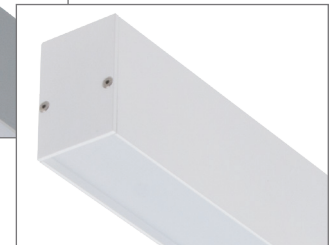

White Finish