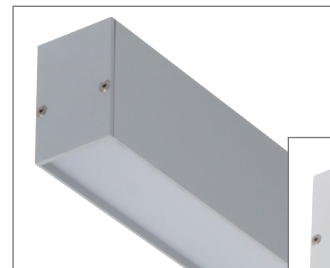

Brushed Aluminium Finish