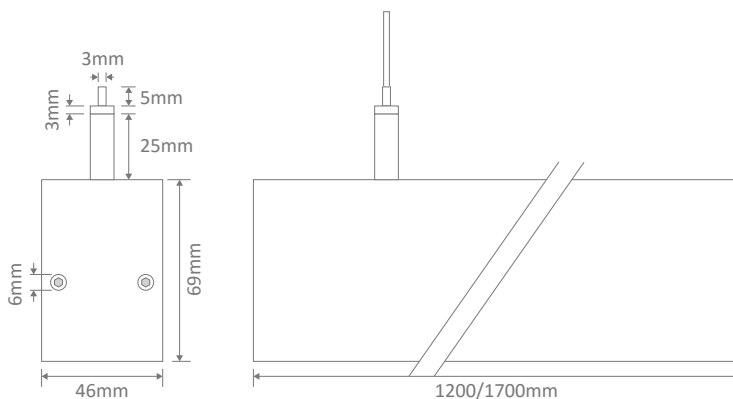

Diagrams / Additional

Item No.	Variant	Colour
LINE-46 Linear Pendant (BLK)	23020	3000K
	23022	4000K
	23024	6500K

Item No.	Variant	Colour
LINE-46 Linear Pendant (ALU)	23000	3000K
	23002	4000K
	23004	6500K

Item No.	Variant	Colour
LINE-46 Linear Pendant (WHT)	23010	3000K
	23012	4000K
	23014	6500K