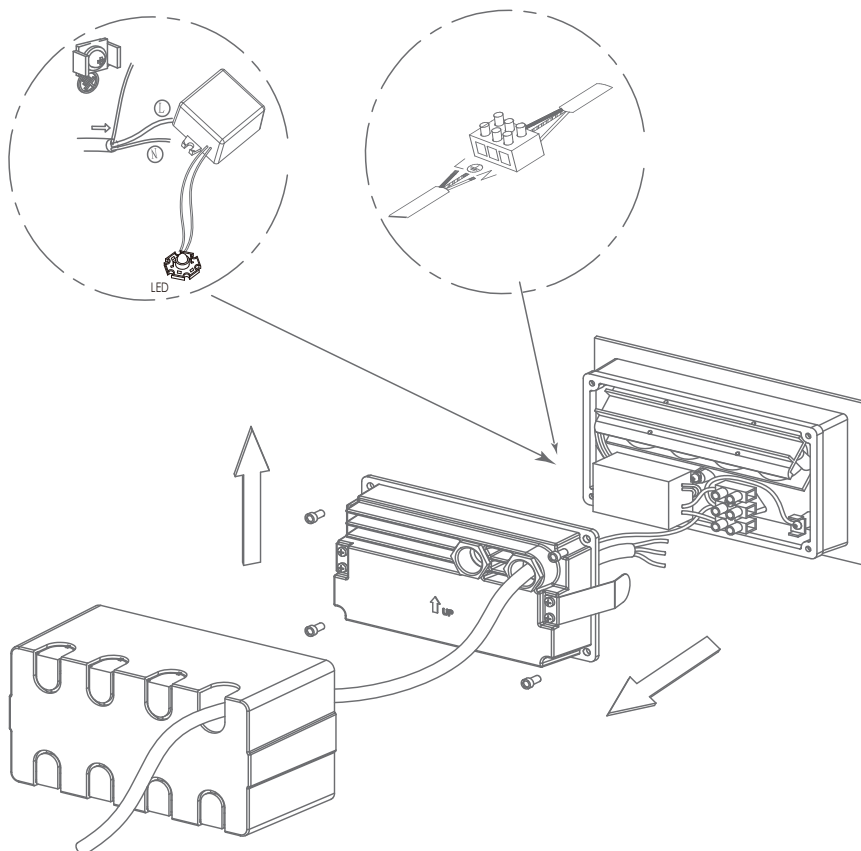

### Specifications

Voltage:	240V AC	Lumen (±5%):	Warm White 3000K - 160lm White 5000K - 220lm	Dimmable:	No
Power	2W	CCT:	3000K-5000K	CRI:	≥80
IP Rating	65	Operating Temp:	-30~+45		

Must use round rubberised flex cable through the cable gland.