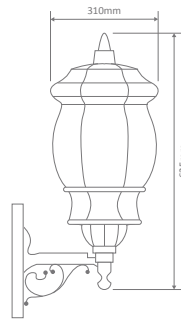

Vienna Large Multiple Application Exterior Light

Description

Light die-cast aluminium body and moulded acrylic lens exterior light, Made in Italy, assembled and powder coated in Australia. Available in Black, White, Green, Beige and Burgundy this light can be used as a:

- Large Wall Bracket
- Large Post Top
- Large Pendant
- Large Pillar Mount
- Large Single Head on Post 2.4m

Specification Features

Input Voltage: 240V
IP rating (IP): 23
Requires: Lamp

GT-691 Large Wall Bracket

Diagrams / Additional

Order Code:	Colour	Globe
15986	Beige	1xB22
15987	Black	1xB22
15988	Burgundy	1xB22
15989	Green	1xB22
15991	White	1xB22