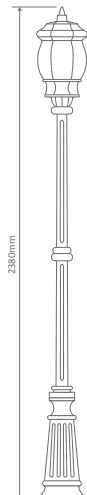

Vienna Large Multiple Application Exterior Light

Description

Light die-cast aluminium body and moulded acrylic lens exterior light, Made in Italy, assembled and powder coated in Australia. Available in Black, White, Green, Beige and Burgundy this light can be used as a:

Diagrams / Additional

Order Code:	Colour	Globe
15986	Beige	1xB22
15987	Black	1xB22
15988	Burgundy	1xB22
15989	Green	1xB22
15991	White	1xB22

GT-692 Large Wall Bracket

Diagrams / Additional

Order Code:	Colour	Globe
15992	Beige	1xB22
15993	Black	1xB22
15994	Burgundy	1xB22
15995	Green	1xB22
15997	White	1xB22

GT-690 Large Pendant

Diagrams / Additional

Order Code:	Colour	Globe
15980		1xB22
15981		1xB22
15982		1xB22
15983		1xB22
15985		1xB22

GT-693 Large Pillar Mount

Diagrams / Additional

Order Code:	Colour	Globe
15998		1xB22
15999		1xB22
16000		1xB22
16001		1xB22
16003		1xB22

GT-698 Large Single Head on Post 2.4m

Diagrams / Additional

Order Code:	Colour	Globe
16010		1xB22
16011		1xB22
16012		1xB22
16013		1xB22
16015		1xB22