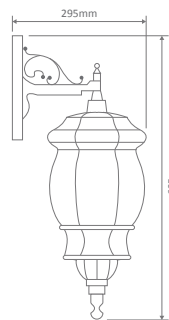

- Large Wall Bracket
- Large Post Top
- Large Pendant
- Large Pillar Mount
- Large Single Head on Post 2.4m

Specification Features

Input Voltage: 240V
IP rating (IP): 23
Requires: Lamp

GT-691 Large Wall Bracket

Diagrams / Additional

Order Code:	Colour	Globe
15986	Beige	1xB22
15987	Black	1xB22
15988	Burgundy	1xB22
15989	Green	1xB22
15991	White	1xB22

GT-692 Large Wall Bracket

Diagrams / Additional

Order Code:	Colour	Globe
15992	Beige	1xB22
15993	Black	1xB22
15994	Burgundy	1xB22
15995	Green	1xB22
15997	White	1xB22

GT-690 Large Pendant

Diagrams / Additional

Order Code:	Colour	Globe
15980		1xB22
15981		1xB22
15982		1xB22
15983		1xB22
15985		1xB22

GT-693 Large Pillar Mount

Diagrams / Additional

Order Code:	Colour	Globe
15998		1xB22
15999		1xB22
16000		1xB22
16001		1xB22
16003		1xB22

GT-698 Large Single Head on Post 2.4m

Diagrams / Additional

Order Code:	Colour	Globe
16010		1xB22
16011		1xB22
16012		1xB22
16013		1xB22
16015		1xB22