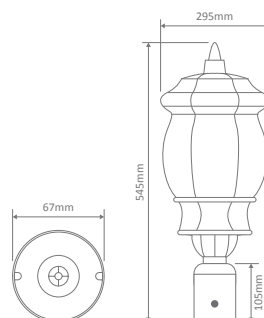

- Large Wall Bracket
- Large Post Top
- Large Pendant
- Large Pillar Mount
- Large Single Head on Post 2.4m

Specification Features

Input Voltage: 240V
IP rating (IP): 23
Requires: Lamp

GT-691 Large Wall Bracket

Diagrams / Additional

Order Code:	Colour	Globe
15986	Beige	1xB22
15987	Black	1xB22
15988	Burgundy	1xB22
15989	Green	1xB22
15991	White	1xB22

GT-692 Large Wall Bracket

Diagrams / Additional

Order Code:	Colour	Globe
15992	Beige	1xB22
15993	Black	1xB22
15994	Burgundy	1xB22
15995	Green	1xB22
15997	White	1xB22

GT-696 Large Post Top

Diagrams / Additional

Order Code:	Colour	Globe
16004	Beige	1xB22
16005	Black	1xB22
16006	Burgundy	1xB22
16007	Green	1xB22
16009	White	1xB22

Vienna Large Multiple Application Exterior Light

GT-698 Large Single Head on Post 2.4m

Diagrams / Additional

Order Code:	Colour	Globe
16010		1xB22
16011		1xB22
16012		1xB22
16013		1xB22
16015		1xB22