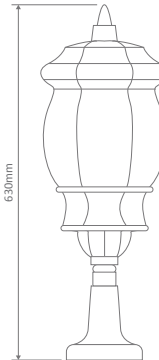

- Large Wall Bracket
- Large Post Top
- Large Pendant
- Large Pillar Mount
- Large Single Head on Post 2.4m

Specification Features

Input Voltage: 240V
IP rating (IP): 23
Requires: Lamp

GT-691 Large Wall Bracket

GT-696 Large Post Top

Diagrams / Additional

Order Code:	Colour	Globe
16004	Beige	1xB22
16005	Black	1xB22
16006	Burgundy	1xB22
16007	Green	1xB22
16009	White	1xB22

Vienna Large Multiple Application Exterior Light

GT-690 Large Pendant

Diagrams / Additional

Order Code:	Colour	Globe
15980		1xB22
15981		1xB22
15982		1xB22
15983		1xB22
15985		1xB22

GT-693 Large Pillar Mount

Diagrams / Additional

Order Code:	Colour	Globe
15998		1xB22
15999		1xB22
16000		1xB22
16001		1xB22
16003		1xB22

GT-698 Large Single Head on Post 2.4m

Diagrams / Additional

Order Code:	Colour	Globe
16010		1xB22
16011		1xB22
16012		1xB22
16013		1xB22
16015		1xB22