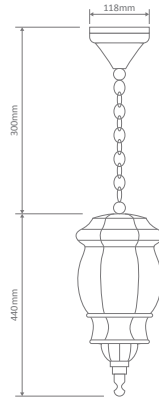

- Large Wall Bracket
- Large Post Top
- Large Pendant
- Large Pillar Mount
- Large Single Head on Post 2.4m

Specification Features

Input Voltage: 240V
IP rating (IP): 23
Requires: Lamp

GT-691 Large Wall Bracket

GT-696 Large Post Top

Diagrams / Additional

Order Code:	Colour	Globe
16004	Beige	1xB22
16005	Black	1xB22
16006	Burgundy	1xB22
16007	Green	1xB22
16009	White	1xB22

Vienna Large Multiple Application Exterior Light

GT-690 Large Pendant

Diagrams / Additional

Order Code:	Colour	Globe
15980		1xB22
15981		1xB22
15982		1xB22
15983		1xB22
15985		1xB22

GT-693 Large Pillar Mount

Diagrams / Additional

Order Code:	Colour	Globe
15998		1xB22
15999		1xB22
16000		1xB22
16001		1xB22
16003		1xB22

GT-698 Large Single Head on Post 2.4m

Diagrams / Additional

Order Code:	Colour	Globe
16010		1xB22
16011		1xB22
16012		1xB22
16013		1xB22
16015		1xB22