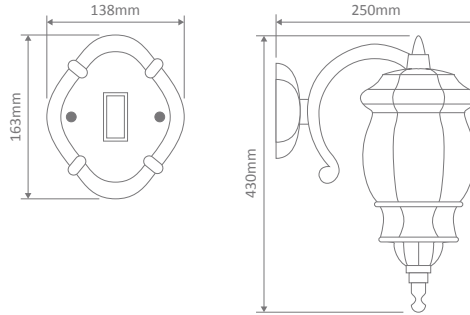

Vienna

Multiple Application Exterior Light

GT-1032 Wall Bracket

Curved Arm Facing Down

Diagrams / Additional

Order Code:	Colour	Globe
15962		1xB22
15963		1xB22
15964		1xB22
15965		1xB22
15967		1xB22