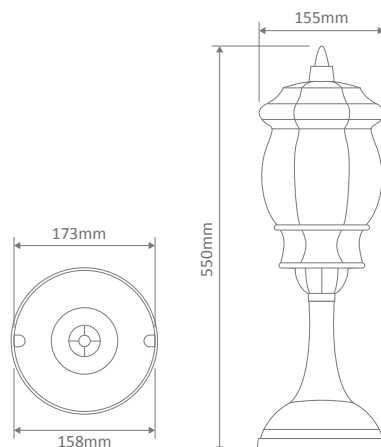

GT-673 Pillar Mount

Diagrams / Additional

Order Code:	Colour	Globe
15896		2xB22
15897		2xB22
15898		2xB22
15899		2xB22
15901		2xB22