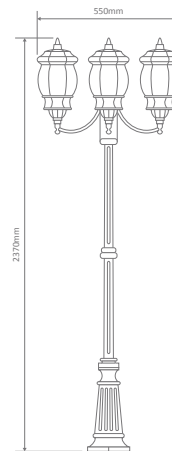

#### Diagrams / Additional

Order Code:	Colour	Globe
15938		3xB22
15939		3xB22
15940		3xB22
15941		3xB22
15943		3xB22

#### GT-1044 Twin Curved Arm Head on Post 2.35m

#### Diagrams / Additional

Order Code:	Colour	Globe
15968		1xB22
15969		1xB22
15970		1xB22
15971		1xB22
15973		1xB22

#### Diagrams / Additional

Order Code:	Colour	Globe
15974		2xB22
15975		2xB22
15976		2xB22
15977		2xB22
15979		2xB22