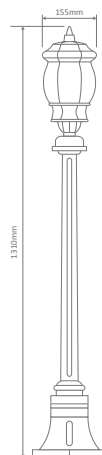

GT-674 Single Head Post on 1.31m

Diagrams / Additional

Order Code:	Colour	Globe
15902		2xB22
15903		2xB22
15904		2xB22
15905		2xB22
15907		2xB22