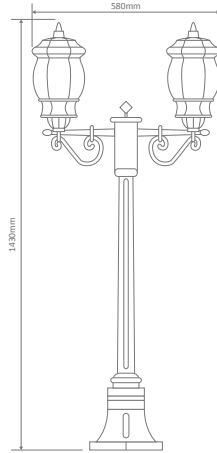

Vienna

Multiple Application Exterior Light

GT-675 Twin Head on Post 1.46m

Diagrams / Additional

Order Code:	Colour	Globe
15908		2xB22
15909		2xB22
15910		2xB22
15911		2xB22
15913		2xB22

GT-676 Single Head on Post 1.93m

Diagrams / Additional

Order Code:	Colour	Globe
15914		1xB22
15915		1xB22
15916		1xB22
15917		1xB22
15919		1xB22