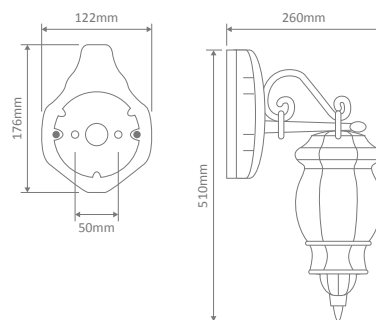

Order Code:	Colour	Globe
15890	Beige	1xB22
15891	Black	1xB22
15892	Burgundy	1xB22
15893	Green	1xB22
15895	White	1xB22

GT-1031 Wall Bracket

Curved Arm Facing Up

Diagrams / Additional