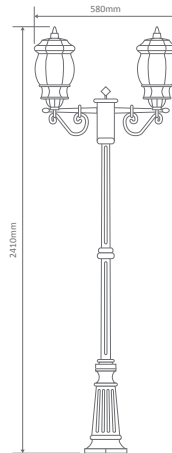

GT-680 Twin Head on Post 2.44m

Diagrams / Additional

Order Code:	Colour	Globe
15932		2xB22
15933		2xB22
15934		2xB22
15935		2xB22
15937		2xB22