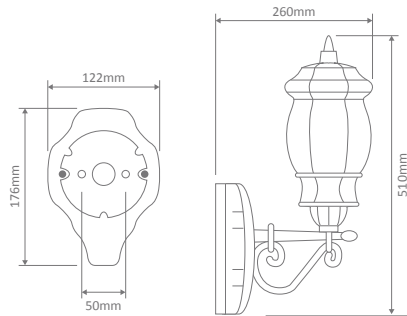

Vienna

Multiple Application Exterior Light

Description

Light die-cast aluminium body and moulded acrylic lens exterior light, Made in Italy, assembled and powder coated in Australia. Available in Black, White, Green, Beige and Burgundy these lights can be used as a:

- Wall Bracket
- Pendant
- Pillar Mount
- Post Top
- Surface Mounted
- Single Head on Post (1.35m, 1.93m, 2.3m)
- Twin Head on Post (1.46m, 2.08m, 2.44m, 2.35m "Curved Arm")
- Triple Head on Post (2.44m, 2.35m "Curved Arm")

Specification Features

Input Voltage: 240V
IP rating (IP): 23
Requires: Lamp

GT-671 Wall Bracket

Straight Arm Facing Up

Diagrams / Additional

Order Code:	Colour	Globe
15884	Beige	1xB22
15885	Black	1xB22
15886	Burgundy	1xB22
15887	Green	1xB22
15889	White	1xB22

GT-672 Wall Bracket

Straight Arm Facing Down

Diagrams / Additional