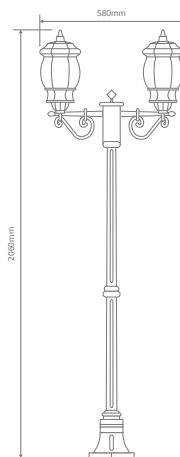

GT-677 Double Head on Post 2.08m

Diagrams / Additional

Order Code:	Colour	Globe
15920		2xB22
15921		2xB22
15922		2xB22
15923		2xB22
15925		2xB22