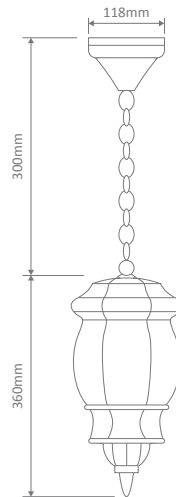

GT-670 Single Pendant

Diagrams / Additional

Order Code:	Colour	Globe
15878		1xB22
15879		1xB22
15880		1xB22
15881		1xB22
15883		1xB22