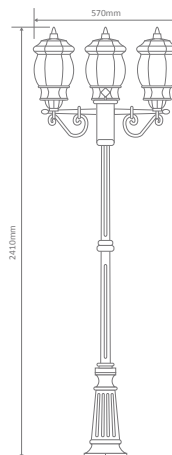

GT-682 Triple Head on Post 2.44m

Diagrams / Additional

Order Code:	Colour	Globe
15938		3xB22
15939		3xB22
15940		3xB22
15941		3xB22
15943		3xB22