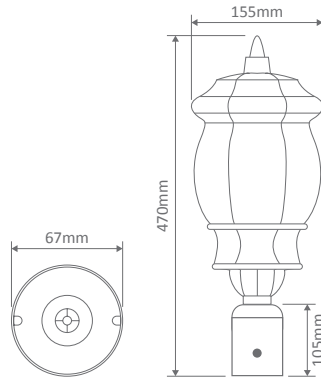

Vienna

Multiple Application Exterior Light

GT-689 Post Top

Diagrams / Additional

Order Code:	Colour	Globe
15950		1xB22
15951		1xB22
15952		1xB22
15953		1xB22
15955		1xB22