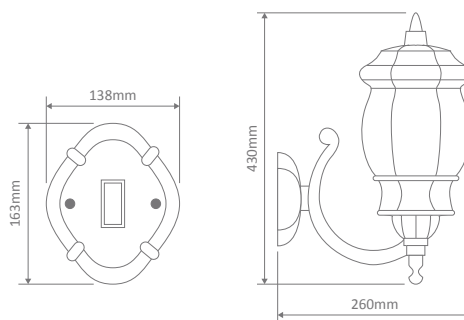

Order Code:	Colour	Globe
15956	Beige	1xB22
15957	Black	1xB22
15958	Burgundy	1xB22
15959	Green	1xB22
15961	White	1xB22