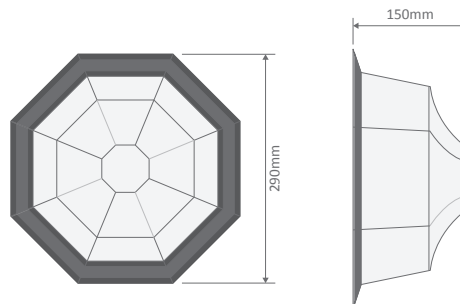

GT-685 Surface Mounted

Diagrams / Additional

Order Code:	Colour	Globe
15944		1xB22
15945		1xB22
15946		1xB22
15947		1xB22
15949		1xB22

GT-674 Single Head Post on 1.31m

Diagrams / Additional

Order Code:	Colour	Globe
15902		2xB22
15903		2xB22
15904		2xB22
15905		2xB22
15907		2xB22