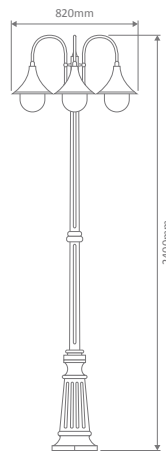

Wall Bracket

Post

Pendant

Single Head on Post (1.35m, 1.98m, 2.35m, 2.40m "Plain Post")

Twin Head on Post (1.35m, 1.98m, 2.35m, 2.40m "Plain Post")

Triple Head on Post (1.35m, 1.98m, 2.35m, 2.40m "Plain Post")

Fancy Post

Diagrams / Additional

Order Code:	Colour	Globe
15836		2xE27
15837		2xE27
15838		2xE27
15839		2xE27
15841		2xE27

GT-660 Single Head on Post 2.35m

Fancy Post

Diagrams / Additional

Order Code:	Colour	Globe
15824		2xE27
15825		2xE27
15826		2xE27
15827		2xE27
15829		2xE27

Monaco

Multiple Application Exterior Light

GT-662 Twin Head on Post 2.35m
Fancy Post

Diagrams / Additional

Order Code:	Colour	Globe
15848		2xE27
15849		2xE27
15850		2xE27
15851		2xE27
15853		2xE27

GT-664 Triple Head on Post 2.35m
Fancy Post

Diagrams / Additional

Order Code:	Colour	Globe
15854		3xE27
15855		3xE27
15856		3xE27
15857		3xE27
15859		3xE27

GT-1068 Single Head on Plain Post 2.40m

Diagrams / Additional

Order Code:	Colour	Globe
15872		1xE27
15873		1xE27
15874		1xE27
15875		1xE27
15877		1xE27