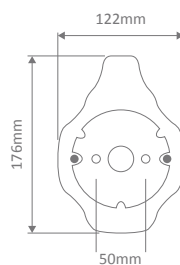

Wall Bracket

Post

Pendant

Single Head on Post (1.35m, 1.98m, 2.35m, 2.40m "Plain Post")

Twin Head on Post (1.35m, 1.98m, 2.35m, 2.40m "Plain Post")

Triple Head on Post (1.35m, 1.98m, 2.35m, 2.40m "Plain Post")

Specification Features

Input Voltage: 240V

IP rating (IP): 43

Requires: Lamp

GT-652 Wall Bracket

Curved Arm

Diagrams / Additional

Order Code:	Colour	Globe
16016		1xE27
16017		1xE27
16018		1xE27
16019		1xE27
16020		1xE27

GT-654 Wall Bracket

Straight Arm

Diagrams / Additional

Order Code:	Colour	Globe
15812		1xE27
15813		1xE27
15814		1xE27
15815		1xE27
15817		1xE27

GT-653 Post Bracket

Diagrams / Additional

Order Code:	Colour	Globe
16016		1xE27
16017		1xE27
16018		1xE27
16019		1xE27
16020		1xE27

Diagrams / Additional

Order Code:	Colour	Globe
15819		1xE27
15823		1xE27
15818		1xE27
15821		1xE27
15820		1xE27

GT-657 Twin Head on Post 1.35m Fancy post

Diagrams / Additional

Order Code:	Colour	Globe
15825		2xE27
15829		2xE27
15824		2xE27
15827		2xE27
15826		2xE27