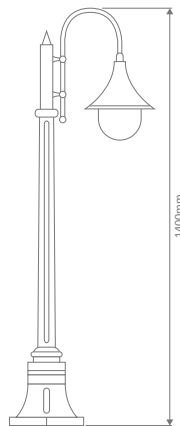

Wall Bracket

Post

Pendant

Single Head on Post (1.35m, 1.98m, 2.35m, 2.40m "Plain Post")

Twin Head on Post (1.35m, 1.98m, 2.35m, 2.40m "Plain Post")

Triple Head on Post (1.35m, 1.98m, 2.35m, 2.40m "Plain Post")

Specification Features

Input Voltage: 240V

IP rating (IP): 43

Requires: Lamp

GT-652 Wall Bracket

Curved Arm

Diagrams / Additional

Order Code:	Colour	Globe
16016		1xE27
16017		1xE27
16018		1xE27
16019		1xE27
16020		1xE27

Monaco Multiple Application Exterior Light

GT-650 Pendant

Diagrams / Additional

Order Code:	Colour	Globe
15801		1xE27
15805		1xE27
15800		1xE27
15803		1xE27
15802		1xE27

GT-656 Single Head on Post 1.35m Fancy Post

Diagrams / Additional

Order Code:	Colour	Globe
15819		1xE27
15823		1xE27
15818		1xE27
15821		1xE27
15820		1xE27

GT-657 Twin Head on Post 1.35m Fancy post

Diagrams / Additional

Order Code:	Colour	Globe
15825		2xE27
15829		2xE27
15824		2xE27
15827		2xE27
15826		2xE27