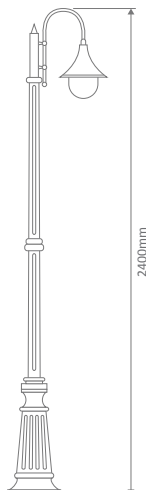

Wall Bracket

Post

Pendant

Single Head on Post (1.35m, 1.98m, 2.35m, 2.40m "Plain Post")

Twin Head on Post (1.35m, 1.98m, 2.35m, 2.40m "Plain Post")

Triple Head on Post (1.35m, 1.98m, 2.35m, 2.40m "Plain Post")

Specification Features

Input Voltage: 240V

IP rating (IP): 43

Requires: Lamp

GT-652 Wall Bracket

Curved Arm

Diagrams / Additional

Order Code:	Colour	Globe
16016		1xE27
16017		1xE27
16018		1xE27
16019		1xE27
16020		1xE27

Monaco

Multiple Application Exterior Light

GT-658 Single Head on Post 1.98m

Fancy Post

Diagrams / Additional

Order Code:	Colour	Globe
15830		1xE27
15831		1xE27
15832		1xE27
15833		1xE27
15835		1xE27

GT-659 Twin Head on Post 1.98m

Fancy Post

Diagrams / Additional

Order Code:	Colour	Globe
15836		2xE27
15837		2xE27
15838		2xE27
15839		2xE27
15841		2xE27

GT-660 Single Head on Post 2.35m

Fancy Post

Diagrams / Additional

Order Code:	Colour	Globe
15824		2xE27
15825		2xE27
15826		2xE27
15827		2xE27
15829		2xE27