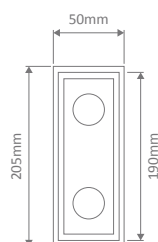

Wall Bracket

Post

Pendant

Single Head on Post (1.35m, 1.98m, 2.35m, 2.40m "Plain Post")

Twin Head on Post (1.35m, 1.98m, 2.35m, 2.40m "Plain Post")

Triple Head on Post (1.35m, 1.98m, 2.35m, 2.40m "Plain Post")

Specification Features

Input Voltage: 240V

IP rating (IP): 43

Requires: Lamp

GT-652 Wall Bracket

Curved Arm

Diagrams / Additional

Order Code:	Colour	Globe
16016		1xE27
16017		1xE27
16018		1xE27
16019		1xE27
16020		1xE27

GT-654 Wall Bracket

Straight Arm

Diagrams / Additional

Order Code:	Colour	Globe
15812		1xE27
15813		1xE27
15814		1xE27
15815		1xE27
15817		1xE27

GT-653 Post Bracket

Diagrams / Additional

Order Code:	Colour	Globe
16016		1xE27
16017		1xE27
16018		1xE27
16019		1xE27
16020		1xE27

Diagrams / Additional

Order Code:	Colour	Globe
15819		1xE27
15823		1xE27
15818		1xE27
15821		1xE27
15820		1xE27

GT-657 Twin Head on Post 1.35m Fancy post

Diagrams / Additional

Order Code:	Colour	Globe
15825		2xE27
15829		2xE27
15824		2xE27
15827		2xE27
15826		2xE27