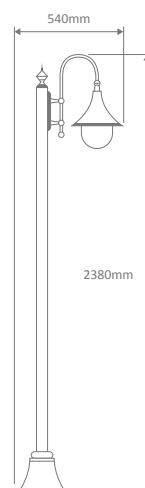

Wall Bracket

Post

Pendant

Single Head on Post (1.35m, 1.98m, 2.35m, 2.40m "Plain Post")

Twin Head on Post (1.35m, 1.98m, 2.35m, 2.40m "Plain Post")

Triple Head on Post (1.35m, 1.98m, 2.35m, 2.40m "Plain Post")

Specification Features

Input Voltage: 240V

IP rating (IP): 43

Requires: Lamp

GT-652 Wall Bracket

Curved Arm

Diagrams / Additional

Order Code:	Colour	Globe
16016		1xE27
16017		1xE27
16018		1xE27
16019		1xE27
16020		1xE27

Monaco

Multiple Application Exterior Light

GT-662 Twin Head on Post 2.35m
Fancy Post

Diagrams / Additional

Order Code:	Colour	Globe
15848		2xE27
15849		2xE27
15850		2xE27
15851		2xE27
15853		2xE27

GT-664 Triple Head on Post 2.35m
Fancy Post

Diagrams / Additional

Order Code:	Colour	Globe
15854		3xE27
15855		3xE27
15856		3xE27
15857		3xE27
15859		3xE27

GT-1068 Single Head on Plain Post 2.40m

Diagrams / Additional

Order Code:	Colour	Globe
15872		1xE27
15873		1xE27
15874		1xE27
15875		1xE27
15877		1xE27