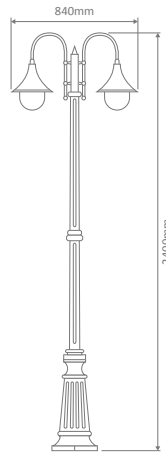

Monaco

Multiple Application Exterior Light

GT-662 Twin Head on Post 2.35m
Fancy Post

Diagrams / Additional

Order Code:	Colour	Globe
15848		2xE27
15849		2xE27
15850		2xE27
15851		2xE27
15853		2xE27

GT-664 Triple Head on Post 2.35m
Fancy Post

Diagrams / Additional