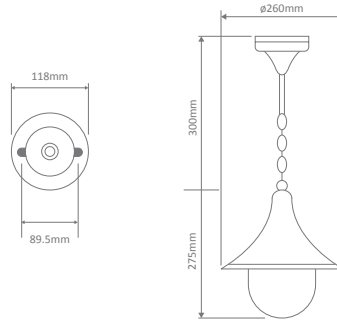

Monaco Multiple Application Exterior Light

GT-650 Pendant

Diagrams / Additional

Order Code:	Colour	Globe
15801		1xE27
15805		1xE27
15800		1xE27
15803		1xE27
15802		1xE27