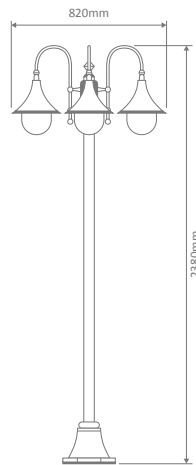

GT-1064 Triple Head on Plain Post 2.40m

Diagrams / Additional

Order Code:	Colour	Globe
15860		3xE27
15861		3xE27
15862		3xE27
15863		3xE27
15865		3xE27