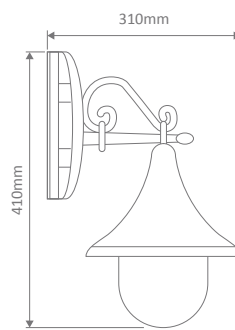

Wall Bracket

Post

Pendant

Single Head on Post (1.35m, 1.98m, 2.35m, 2.40m "Plain Post")

Twin Head on Post (1.35m, 1.98m, 2.35m, 2.40m "Plain Post")

Triple Head on Post (1.35m, 1.98m, 2.35m, 2.40m "Plain Post")

Specification Features

Input Voltage: 240V

IP rating (IP): 43

Requires: Lamp

GT-652 Wall Bracket

Curved Arm

Diagrams / Additional

Order Code:	Colour	Globe
16016		1xE27
16017		1xE27
16018		1xE27
16019		1xE27
16020		1xE27

GT-654 Wall Bracket

Straight Arm

Diagrams / Additional

Order Code:	Colour	Globe
15812		1xE27
15813		1xE27
15814		1xE27
15815		1xE27
15817		1xE27

GT-653 Post Bracket

Diagrams / Additional

Order Code:	Colour	Globe
16016		1xE27
16017		1xE27
16018		1xE27
16019		1xE27
16020		1xE27