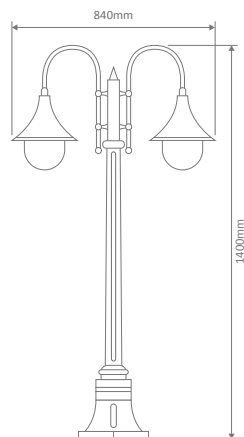

Wall Bracket

Post

Pendant

Single Head on Post (1.35m, 1.98m, 2.35m, 2.40m "Plain Post")

Twin Head on Post (1.35m, 1.98m, 2.35m, 2.40m "Plain Post")

Triple Head on Post (1.35m, 1.98m, 2.35m, 2.40m "Plain Post")

Specification Features

Input Voltage: 240V

IP rating (IP): 43

Requires: Lamp

GT-652 Wall Bracket

Curved Arm

Diagrams / Additional

Order Code:	Colour	Globe
16016		1xE27
16017		1xE27
16018		1xE27
16019		1xE27
16020		1xE27

Monaco Multiple Application Exterior Light

GT-650 Pendant

Diagrams / Additional

Order Code:	Colour	Globe
15801		1xE27
15805		1xE27
15800		1xE27
15803		1xE27
15802		1xE27

GT-656 Single Head on Post 1.35m Fancy Post

Diagrams / Additional

Order Code:	Colour	Globe
15819		1xE27
15823		1xE27
15818		1xE27
15821		1xE27
15820		1xE27

GT-657 Twin Head on Post 1.35m Fancy post

Diagrams / Additional

Order Code:	Colour	Globe
15825		2xE27
15829		2xE27
15824		2xE27
15827		2xE27
15826		2xE27