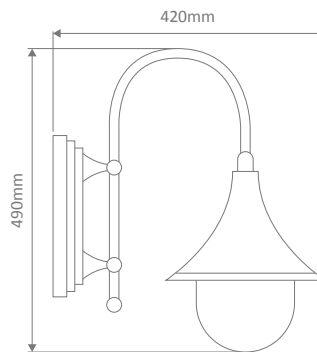

Wall Bracket

Post

Pendant

Single Head on Post (1.35m, 1.98m, 2.35m, 2.40m "Plain Post")

Twin Head on Post (1.35m, 1.98m, 2.35m, 2.40m "Plain Post")

Triple Head on Post (1.35m, 1.98m, 2.35m, 2.40m "Plain Post")

Specification Features

Input Voltage: 240V

IP rating (IP): 43

Requires: Lamp

GT-652 Wall Bracket

Curved Arm

Diagrams / Additional

Order Code:	Colour	Globe
16016		1xE27
16017		1xE27
16018		1xE27
16019		1xE27
16020		1xE27

GT-654 Wall Bracket

Straight Arm

Diagrams / Additional

Order Code:	Colour	Globe
15812		1xE27
15813		1xE27
15814		1xE27
15815		1xE27
15817		1xE27

GT-653 Post Bracket

Diagrams / Additional

Order Code:	Colour	Globe
16016		1xE27
16017		1xE27
16018		1xE27
16019		1xE27
16020		1xE27

Diagrams / Additional

Order Code:	Colour	Globe
15819		1xE27
15823		1xE27
15818		1xE27
15821		1xE27
15820		1xE27

GT-657 Twin Head on Post 1.35m Fancy post

Diagrams / Additional

Order Code:	Colour	Globe
15825		2xE27
15829		2xE27
15824		2xE27
15827		2xE27
15826		2xE27