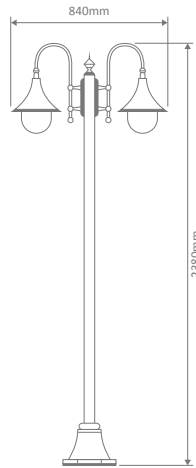

Wall Bracket

Post

Pendant

Single Head on Post (1.35m, 1.98m, 2.35m, 2.40m "Plain Post")

Twin Head on Post (1.35m, 1.98m, 2.35m, 2.40m "Plain Post")

Triple Head on Post (1.35m, 1.98m, 2.35m, 2.40m "Plain Post")

Fancy Post

Diagrams / Additional

Order Code:	Colour	Globe
15836		2xE27
15837		2xE27
15838		2xE27
15839		2xE27
15841		2xE27

GT-660 Single Head on Post 2.35m

Fancy Post

Diagrams / Additional

Order Code:	Colour	Globe
15824		2xE27
15825		2xE27
15826		2xE27
15827		2xE27
15829		2xE27

Diagrams / Additional

Order Code:	Colour	Globe
15854		3xE27
15855		3xE27
15856		3xE27
15857		3xE27
15859		3xE27

GT-1068 Single Head on Plain Post 2.40m

Diagrams / Additional

Order Code:	Colour	Globe
15872		1xE27
15873		1xE27
15874		1xE27
15875		1xE27
15877		1xE27

Monaco Multiple Application Exterior Light

GT-1066 Twin Head on Plain Post 2.40m

Diagrams / Additional

Order Code:	Colour	Globe
15866		2xE27
15867		2xE27
15868		2xE27
15869		2xE27
15871		2xE27

GT-1064 Triple Head on Plain Post 2.40m