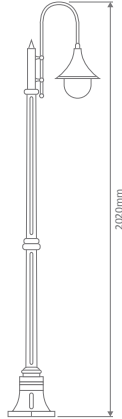

Wall Bracket

Post

Pendant

Single Head on Post (1.35m, 1.98m, 2.35m, 2.40m "Plain Post")

Twin Head on Post (1.35m, 1.98m, 2.35m, 2.40m "Plain Post")

Triple Head on Post (1.35m, 1.98m, 2.35m, 2.40m "Plain Post")

Specification Features

Input Voltage: 240V

IP rating (IP): 43

Requires: Lamp

GT-652 Wall Bracket

Curved Arm

Diagrams / Additional

Order Code:	Colour	Globe
16016		1xE27
16017		1xE27
16018		1xE27
16019		1xE27
16020		1xE27

Diagrams / Additional

Order Code:	Colour	Globe
15819		1xE27
15823		1xE27
15818		1xE27
15821		1xE27
15820		1xE27

GT-657 Twin Head on Post 1.35m Fancy post

Diagrams / Additional

Order Code:	Colour	Globe
15825		2xE27
15829		2xE27
15824		2xE27
15827		2xE27
15826		2xE27

Monaco

Multiple Application Exterior Light

GT-658 Single Head on Post 1.98m

Fancy Post

Diagrams / Additional

Order Code:	Colour	Globe
15830		1xE27
15831		1xE27
15832		1xE27
15833		1xE27
15835		1xE27

GT-659 Twin Head on Post 1.98m