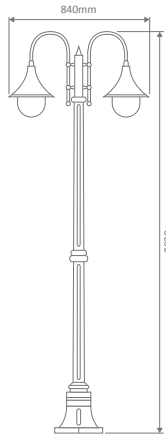

Wall Bracket

Post

Pendant

Single Head on Post (1.35m, 1.98m, 2.35m, 2.40m "Plain Post")

Twin Head on Post (1.35m, 1.98m, 2.35m, 2.40m "Plain Post")

Triple Head on Post (1.35m, 1.98m, 2.35m, 2.40m "Plain Post")

Diagrams / Additional

Order Code:	Colour	Globe
15819		1xE27
15823		1xE27
15818		1xE27
15821		1xE27
15820		1xE27

GT-657 Twin Head on Post 1.35m Fancy post

Diagrams / Additional

Order Code:	Colour	Globe
15825		2xE27
15829		2xE27
15824		2xE27
15827		2xE27
15826		2xE27

Monaco

Multiple Application Exterior Light

GT-658 Single Head on Post 1.98m

Fancy Post

Diagrams / Additional

Order Code:	Colour	Globe
15830		1xE27
15831		1xE27
15832		1xE27
15833		1xE27
15835		1xE27

GT-659 Twin Head on Post 1.98m

Fancy Post

Diagrams / Additional

Order Code:	Colour	Globe
15836		2xE27
15837		2xE27
15838		2xE27
15839		2xE27
15841		2xE27

GT-660 Single Head on Post 2.35m

Fancy Post

Diagrams / Additional

Order Code:	Colour	Globe
15824		2xE27
15825		2xE27
15826		2xE27
15827		2xE27
15829		2xE27