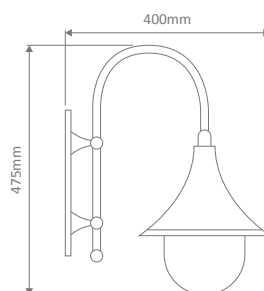

Wall Bracket

Post

Pendant

Single Head on Post (1.35m, 1.98m, 2.35m, 2.40m "Plain Post")

Twin Head on Post (1.35m, 1.98m, 2.35m, 2.40m "Plain Post")

Triple Head on Post (1.35m, 1.98m, 2.35m, 2.40m "Plain Post")

Specification Features

Input Voltage: 240V

IP rating (IP): 43

Requires: Lamp

GT-652 Wall Bracket

Curved Arm

Diagrams / Additional

Order Code:	Colour	Globe
16016		1xE27
16017		1xE27
16018		1xE27
16019		1xE27
16020		1xE27

GT-654 Wall Bracket

Straight Arm

Diagrams / Additional

Order Code:	Colour	Globe
15812		1xE27
15813		1xE27
15814		1xE27
15815		1xE27
15817		1xE27

GT-653 Post Bracket

Diagrams / Additional

Order Code:	Colour	Globe
16016		1xE27
16017		1xE27
16018		1xE27
16019		1xE27
16020		1xE27

Diagrams / Additional

Order Code:	Colour	Globe
15819		1xE27
15823		1xE27
15818		1xE27
15821		1xE27
15820		1xE27

GT-657 Twin Head on Post 1.35m Fancy post

Diagrams / Additional

Order Code:	Colour	Globe
15825		2xE27
15829		2xE27
15824		2xE27
15827		2xE27
15826		2xE27