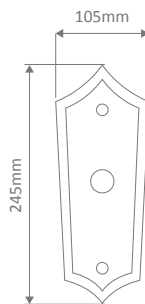

Wall Bracket

Post

Pendant

Single Head on Post (1.35m, 1.98m, 2.35m, 2.40m "Plain Post")

Twin Head on Post (1.35m, 1.98m, 2.35m, 2.40m "Plain Post")

Triple Head on Post (1.35m, 1.98m, 2.35m, 2.40m "Plain Post")

Specification Features

Input Voltage: 240V

IP rating (IP): 43

Requires: Lamp

GT-652 Wall Bracket

Curved Arm

Diagrams / Additional

Order Code:	Colour	Globe
16016		1xE27
16017		1xE27
16018		1xE27
16019		1xE27
16020		1xE27

Diagrams / Additional

Order Code:	Colour	Globe
15854		3xE27
15855		3xE27
15856		3xE27
15857		3xE27
15859		3xE27

GT-1068 Single Head on Plain Post 2.40m

Diagrams / Additional

Order Code:	Colour	Globe
15872		1xE27
15873		1xE27
15874		1xE27
15875		1xE27
15877		1xE27