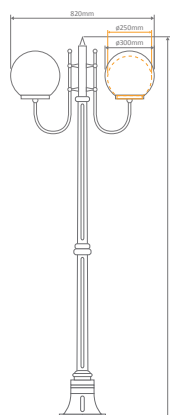

Order Code:

GT-614	GT-615	Colour	Globe
15710	15716		2xE27
15711	15717		2xE27
15712	15718		2xE27
15713	15719		2xE27
15715	15721		2xE27