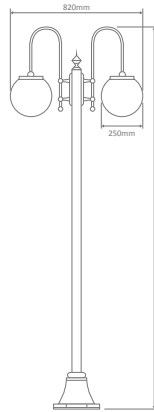

Lisbon

Multiple Application Exterior Light

GT-1002 Twin Head on Plain Post 2.4m

Diagrams / Additional

Order Code:

GT-1002	Colour	Globe
15788		2xE27
15789		2xE27
15790		2xE27
15791		2xE27
15793		2xE27