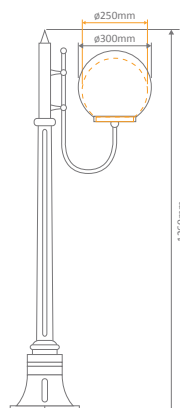

GT-606 (250mm Sphere) GT-607 (300mm Sphere) Single Head on Post 1.32m

Diagrams / Additional

Order Code:	GT-606	GT-607	Colour	Globe
15674	15680	Beige	1xE27	
15675	15681	Black	1xE27	
15676	15682	Burgundy	1xE27	
15677	15683	Green	1xE27	
15679	15685	White	1xE27