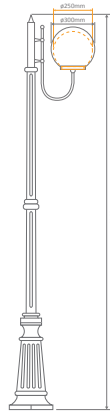

Lisbon

Multiple Application Exterior Light

GT-618 (250mm Sphere)
GT-619 (300mm Sphere)
Single Head on Post 2.29m

Diagrams / Additional

Order Code:

GT-618	GT-619	Colour	Globe
15722	15728		1xE27
15723	15729		1xE27
15724	15730		1xE27
15725	15731		1xE27
15727	15733		1xE27

GT-620 (250mm Sphere)
GT-621 (300mm Sphere)
Double Head on Post 2.29m

Diagrams / Additional