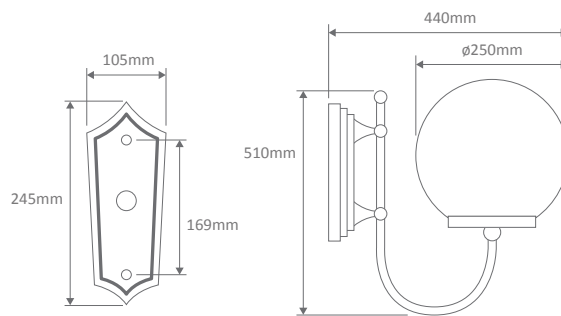

Lisbon

Multiple Application Exterior Light

Description

Light die-cast aluminium body with with an opal acrylic sphere (available in 250mm & 300mm), made in Italy, assembled and powder coated in Australia.

Available in Black, White, Green, Beige and Burgundy, this light can be used as a:

Wall Bracket (mounted facing up or down)

Post

Pendant

Single Head on Post (1.32m, 1.94m, 2.29m, 2.40m "Plain Post")

Twin Head on Post (1.32m, 1.94m, 2.29m, 2.40m "Plain Post")

Triple Head on Post (2.29m, 2.54m, 2.40m "Plain Post")

Quadruple Head on Post (2.54m)

Specification Features

Input Voltage: 240V

IP rating (IP): 43

Requires: Lamp (not included)

GT-600 Wall Bracket (250mm Sphere) Diagrams / Additional

Order Code:	Colour	Globe
15662	Beige	1xE27
15663	Black	1xE27
15664	Burgundy	1xE27
15665	Green	1xE27
15667	White	1xE27