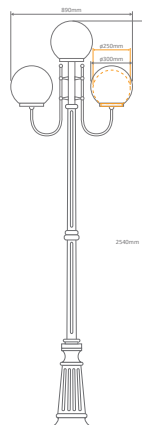

Wall Bracket (mounted facing up or down)

Post

Pendant

Single Head on Post (1.32m, 1.94m, 2.29m, 2.40m "Plain Post")

Twin Head on Post (1.32m, 1.94m, 2.29m, 2.40m "Plain Post")

Triple Head on Post (2.29m, 2.54m, 2.40m "Plain Post")

### Multiple Application Exterior Light

GT-618 (250mm Sphere)  
GT-619 (300mm Sphere)  
Single Head on Post 2.29m

Diagrams / Additional

Order Code:

GT-618	GT-619	Colour	Globe
15722	15728		1xE27
15723	15729		1xE27
15724	15730		1xE27
15725	15731		1xE27
15727	15733		1xE27

GT-620 (250mm Sphere)  
GT-621 (300mm Sphere)  
Double Head on Post 2.29m

Diagrams / Additional

Order Code:

GT-620	GT-621	Colour	Globe
15734	15740		2xE27
15735	15741		2xE27
15736	15742		2xE27
15737	15743		2xE27
15739	15745		2xE27

GT-622 (250mm Sphere)  
GT-623 (300mm Sphere)  
Triple Head on Post 2.54m

Diagrams / Additional

Order Code:

GT-622	GT-623	Colour	Globe
15746	15752		3xE27
15747	15753		3xE27
15748	15754		3xE27
15749	15755		3xE27
15751	15757		3xE27