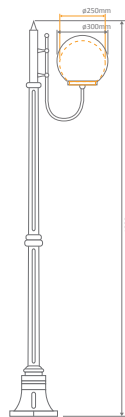

Order Code:

GT-612	GT-613	Colour	Globe
15698	15704		1xE27
15699	15705		1xE27
15700	15706		1xE27
15701	15707		1xE27
15703	15709		1xE27

GT-614 (250mm Sphere)
GT-615 (300mm Sphere)
Double Head on Post 1.94m

Diagrams / Additional