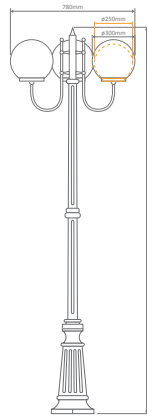

Lisbon

Multiple Application Exterior Light

GT-624 (250mm Sphere)
GT-625 (300mm Sphere)
Triple Head on Post 2.29m

Diagrams / Additional

Order Code:

GT-624	GT-625	Colour	Globe
15758	15764		3xE27
15759	15765		3xE27
15760	15766		3xE27
15761	15767		3xE27
15763	15769		3xE27

GT-626 (250mm Sphere)
GT-627 (300mm Sphere)
Quadruple Head on Post 2.54m

Diagrams / Additional