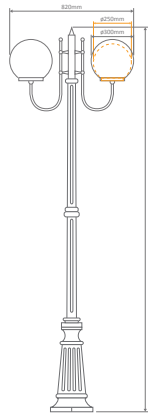

Wall Bracket (mounted facing up or down)

Post

Pendant

Single Head on Post (1.32m, 1.94m, 2.29m, 2.40m "Plain Post")

Twin Head on Post (1.32m, 1.94m, 2.29m, 2.40m "Plain Post")

Triple Head on Post (2.29m, 2.54m, 2.40m "Plain Post")

### Multiple Application Exterior Light

GT-618 (250mm Sphere)  
GT-619 (300mm Sphere)  
Single Head on Post 2.29m

Diagrams / Additional

Order Code:

GT-618	GT-619	Colour	Globe
15722	15728		1xE27
15723	15729		1xE27
15724	15730		1xE27
15725	15731		1xE27
15727	15733		1xE27

GT-620 (250mm Sphere)  
GT-621 (300mm Sphere)  
Double Head on Post 2.29m

Diagrams / Additional

Order Code:

GT-620	GT-621	Colour	Globe
15734	15740		2xE27
15735	15741		2xE27
15736	15742		2xE27
15737	15743		2xE27
15739	15745		2xE27