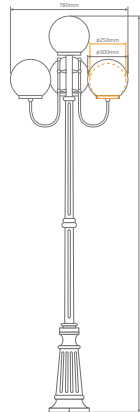

Wall Bracket (mounted facing up or down)

Post

Pendant

Single Head on Post (1.32m, 1.94m, 2.29m, 2.40m "Plain Post")

Twin Head on Post (1.32m, 1.94m, 2.29m, 2.40m "Plain Post")

Triple Head on Post (2.29m, 2.54m, 2.40m "Plain Post")

GT-620 (250mm Sphere)  
GT-621 (300mm Sphere)  
Double Head on Post 2.29m

Diagrams / Additional

Order Code:

GT-620	GT-621	Colour	Globe
15734	15740		2xE27
15735	15741		2xE27
15736	15742		2xE27
15737	15743		2xE27
15739	15745		2xE27

### Multiple Application Exterior Light

GT-624 (250mm Sphere)  
GT-625 (300mm Sphere)  
Triple Head on Post 2.29m

Diagrams / Additional

Order Code:

GT-624	GT-625	Colour	Globe
15758	15764		3xE27
15759	15765		3xE27
15760	15766		3xE27
15761	15767		3xE27
15763	15769		3xE27

GT-626 (250mm Sphere)  
GT-627 (300mm Sphere)  
Quadruple Head on Post 2.54m

Diagrams / Additional

Order Code:

GT-626	GT-627	Colour	Globe
15770	15776		4xE27
15771	15777		4xE27
15772	15778		4xE27
15773	15779		4xE27
15775	15781		4xE27