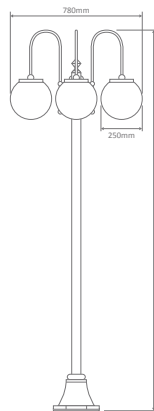

GT-1003 Triple Head on Plain Post 2.4m

Diagrams / Additional

Order Code:

GT-1003	Colour	Globe
15794		3xE27
15795		3xE27
15796		3xE27
15797		3xE27
15799		3xE27