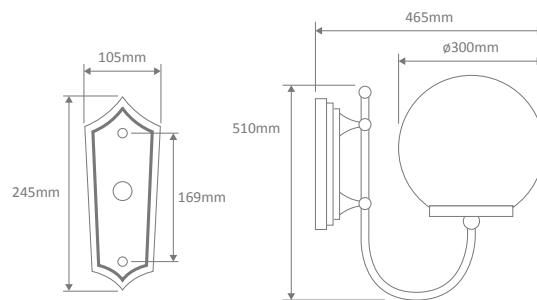

GT-602 Wall Bracket (300mm Sphere) Diagrams / Additional

Order Code:	Colour	Globe
15668	Beige	1xE27
15669	Black	1xE27
15670	Burgundy	1xE27
15671	Green	1xE27
15673	White	1xE27