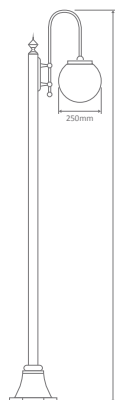

Wall Bracket (mounted facing up or down)

Post

Pendant

Single Head on Post (1.32m, 1.94m, 2.29m, 2.40m "Plain Post")

Twin Head on Post (1.32m, 1.94m, 2.29m, 2.40m "Plain Post")

Triple Head on Post (2.29m, 2.54m, 2.40m "Plain Post")

### Multiple Application Exterior Light

GT-624 (250mm Sphere)  
GT-625 (300mm Sphere)  
Triple Head on Post 2.29m

Diagrams / Additional

Order Code:

GT-624	GT-625	Colour	Globe
15758	15764		3xE27
15759	15765		3xE27
15760	15766		3xE27
15761	15767		3xE27
15763	15769		3xE27

GT-626 (250mm Sphere)  
GT-627 (300mm Sphere)  
Quadruple Head on Post 2.54m

Diagrams / Additional

Order Code:

GT-626	GT-627	Colour	Globe
15770	15776		4xE27
15771	15777		4xE27
15772	15778		4xE27
15773	15779		4xE27
15775	15781		4xE27

GT-1001 Single Head on Plain Post 2.4m

Diagrams / Additional

Order Code:

GT-1001	Colour	Globe
15782		1xE27
15783		1xE27
15784		1xE27
15785		1xE27
15787		1xE27