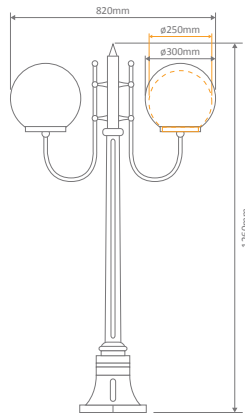

Lisbon

Multiple Application Exterior Light

GT-608 (250mm Sphere)
GT-609 (300mm Sphere)
Double Head on Post 1.32m

Diagrams / Additional

Order Code:

GT-608	GT-609	Colour	Globe
15686	15692		1xE27
15687	15693		1xE27
15688	15694		1xE27
15689	15695		1xE27
15691	15697		1xE27

GT-612 (250mm Sphere)
GT-613 (300mm Sphere)
Single Head on Post 1.94m

Diagrams / Additional