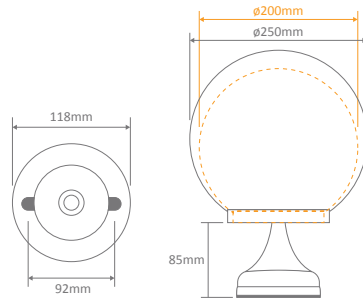

Available in Black, White, Green, Beige and Burgundy, these lights can be used as a:

- Wall Bracket
- Pillar Mount
- Pendant
- Single Sphere on Post (950mm, 1.6m, 1.96m)
- Twin Sphere on Post (1.1m, 1.75m, 2.1m)
- Triple Sphere on Post (2.1)

GT-544 - GT-545

Wall Bracket

Diagrams / Additional

Order Code:

GT-544	GT-545	Colour	Globe
15566	15572		1xE27
15567	15573		1xE27
15568	15574		1xE27
15569	15575		1xE27
15571	15577		1xE27

GT-503 - GT-504

180mm Pillar Mount

Diagrams / Additional

Order Code:

GT-503	GT-504	Colour	Globe
15524	15530		1xE27
15525	15531		1xE27
15526	15532		1xE27
15527	15533		1xE27
15529	15535		1xE27

Siena

Multiple Application Exterior Light

GT-530 - GT-531 80mm Pillar Mount

Diagrams / Additional

Order Code:

GT-530	GT-531	Colour	Globe
15536	15542		1xE27
15537	15543		1xE27
15538	15544		1xE27
15539	15545		1xE27
15541	15547		1xE27

GT-535 - GT-536 - GT-537 Pendant (200mm, 250mm, 300mm)