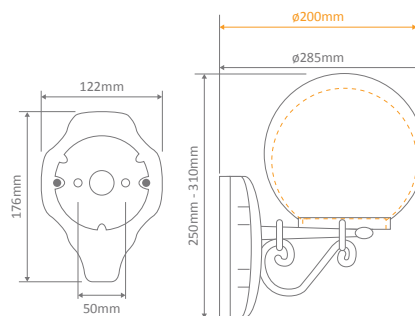

Available in Black, White, Green, Beige and Burgundy, these lights can be used as a:

- Wall Bracket
- Pillar Mount
- Pendant
- Single Sphere on Post (950mm, 1.6m, 1.96m)
- Twin Sphere on Post (1.1m, 1.75m, 2.1m)
- Triple Sphere on Post (2.1)

Specification Features

Input Voltage: 240V
 IP rating (IP): 43
 Requires: Lamp (not included)

GT-502

Wall Bracket

Diagrams / Additional

Order Code:

GT-502	Colour	Globe
15518		1xE27
15519		1xE27
15520		1xE27
15521		1xE27
15523		1xE27

GT-544 - GT-545

Wall Bracket

Diagrams / Additional

Order Code:

GT-544	GT-545	Colour	Globe
15566	15572		1xE27
15567	15573		1xE27
15568	15574		1xE27
15569	15575		1xE27
15571	15577		1xE27

GT-503 - GT-504

180mm Pillar Mount

Diagrams / Additional

Order Code:

GT-530	GT-531	Colour	Globe
15536	15542		1xE27
15537	15543		1xE27
15538	15544		1xE27
15539	15545		1xE27
15541	15547		1xE27

GT-535 - GT-536 - GT-537 Pendant (200mm, 250mm, 300mm)