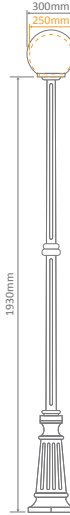

Siena Multiple Application Exterior Light

GT-557 - GT-558 Single Sphere on Post 1.96m

Diagrams / Additional

Order Code:

GT-557	GT-558	Colour	Globe
15602	15608		1xE27
15603	15609		1xE27
15604	15610		1xE27
15605	15611		1xE27
15607	15613		1xE27