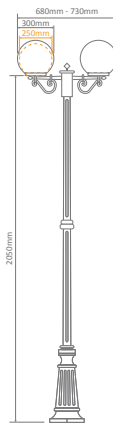

Available in Black, White, Green, Beige and Burgundy, these lights can be used as a:

- Wall Bracket
- Pillar Mount
- Pendant
- Single Sphere on Post (950mm, 1.6m, 1.96m)
- Twin Sphere on Post (1.1m, 1.75m, 2.1m)
- Triple Sphere on Post (2.1)

Specification Features

Input Voltage: 240V
 IP rating (IP): 43
 Requires: Lamp (not included)

GT-502

Wall Bracket

Diagrams / Additional

Order Code:

GT-502	Colour	Globe
15518		1xE27
15519		1xE27
15520		1xE27
15521		1xE27
15523		1xE27

Diagrams / Additional

Order Code:

GT-557	GT-558	Colour	Globe
15602	15608		1xE27
15603	15609		1xE27
15604	15610		1xE27
15605	15611		1xE27
15607	15613		1xE27

GT-560 - GT-561 Twin Spheres on Post 2.1m

Diagrams / Additional

Order Code:

GT-560	GT-561	Colour	Globe
15614	15620		2xE27
15615	15621		2xE27
15616	15622		2xE27
15617	15623		2xE27
15619	15625		2xE27

GT-562 - GT-563 Triple Spheres on Post 2.1m

Diagrams / Additional

Order Code: