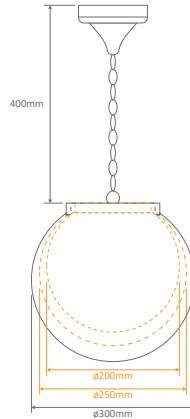

GT-535 - GT-536 - GT-537 Pendant (200mm, 250mm, 300mm)

Diagrams / Additional

Order Code:

GT-535	GT-536	GT-537	Colour	Globe
15548	15554	15560		1xE27
15549	15555	15561		1xE27
15550	15556	15562		1xE27
15551	15557	15563		1xE27
15553	15559	15565		1xE27