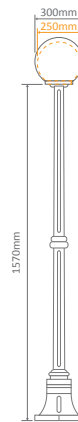

Siena

Multiple Application Exterior Light

Description

Light die-cast aluminium body with with an opal acrylic sphere (available in 200mm, 250mm & 300mm "Subject to model"), made in Italy, assembled and powder coated in Australia.

Available in Black, White, Green, Beige and Burgundy, these lights can be used as a:

- Wall Bracket
- Pillar Mount
- Pendant
- Single Sphere on Post (950mm, 1.6m, 1.96m)
- Twin Sphere on Post (1.1m, 1.75m, 2.1m)
- Triple Sphere on Post (2.1)

Specification Features

Input Voltage: 240V
 IP rating (IP): 43
 Requires: Lamp (not included)

GT-502

Wall Bracket

Diagrams / Additional

Order Code:

GT-502	Colour	Globe
15518		1xE27
15519		1xE27
15520		1xE27
15521		1xE27
15523		1xE27

Diagrams / Additional

Order Code:

GT-567	GT-568	Colour	Globe
15638	15644		2xE27
15639	15645		2xE27
15640	15646		2xE27
15641	15647		2xE27
15643	15649		2xE27

GT-555 - GT-556 Single Sphere on Post 1.6m

Diagrams / Additional