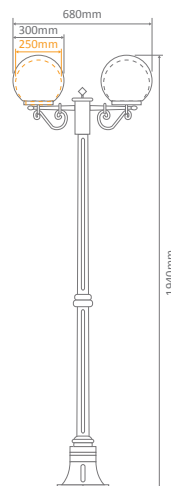

Available in Black, White, Green, Beige and Burgundy, these lights can be used as a:

- Wall Bracket
- Pillar Mount
- Pendant
- Single Sphere on Post (950mm, 1.6m, 1.96m)
- Twin Sphere on Post (1.1m, 1.75m, 2.1m)
- Triple Sphere on Post (2.1)

Diagrams / Additional

Order Code:

GT-553	GT-554	Colour	Globe
15578	15584		1xE27
15579	15585		1xE27
15580	15586		1xE27
15581	15587		1xE27
15583	15589		1xE27

Siena

Multiple Application Exterior Light

GT-567 - GT-568 Twin Sphere on Post 1.1m

Diagrams / Additional

Order Code:

GT-567	GT-568	Colour	Globe
15638	15644		2xE27
15639	15645		2xE27
15640	15646		2xE27
15641	15647		2xE27
15643	15649		2xE27

GT-555 - GT-556 Single Sphere on Post 1.6m

Diagrams / Additional

Order Code:

GT-555	GT-556	Colour	Globe
15590	15596		1xE27
15591	15597		1xE27
15592	15598		1xE27
15593	15599		1xE27
15595	15601		1xE27

GT-569 - GT-570 Twin Sphere on Post 1.75m

Diagrams / Additional

Order Code: