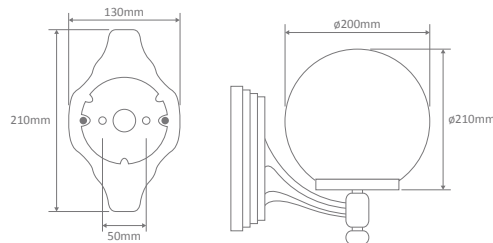

Available in Black, White, Green, Beige and Burgundy, these lights can be used as a:

- Wall Bracket
- Pillar Mount
- Pendant
- Single Sphere on Post (950mm, 1.6m, 1.96m)
- Twin Sphere on Post (1.1m, 1.75m, 2.1m)
- Triple Sphere on Post (2.1)

Specification Features

Input Voltage: 240V
 IP rating (IP): 43
 Requires: Lamp (not included)

GT-502

Wall Bracket

Diagrams / Additional

Order Code:

GT-502	Colour	Globe
15518		1xE27
15519		1xE27
15520		1xE27
15521		1xE27
15523		1xE27