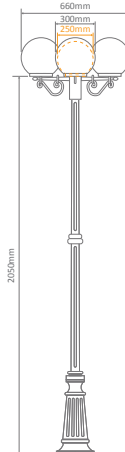

Available in Black, White, Green, Beige and Burgundy, these lights can be used as a:

- Wall Bracket
- Pillar Mount
- Pendant
- Single Sphere on Post (950mm, 1.6m, 1.96m)
- Twin Sphere on Post (1.1m, 1.75m, 2.1m)
- Triple Sphere on Post (2.1)

Specification Features

Input Voltage: 240V
 IP rating (IP): 43
 Requires: Lamp (not included)

GT-502

Wall Bracket

Diagrams / Additional

Order Code:

GT-502	Colour	Globe
15518		1xE27
15519		1xE27
15520		1xE27
15521		1xE27
15523		1xE27

Diagrams / Additional

Order Code:

GT-557	GT-558	Colour	Globe
15602	15608		1xE27
15603	15609		1xE27
15604	15610		1xE27
15605	15611		1xE27
15607	15613		1xE27

GT-560 - GT-561 Twin Spheres on Post 2.1m

Diagrams / Additional

Order Code:

GT-560	GT-561	Colour	Globe
15614	15620		2xE27
15615	15621		2xE27
15616	15622		2xE27
15617	15623		2xE27
15619	15625		2xE27

GT-562 - GT-563 Triple Spheres on Post 2.1m

Diagrams / Additional

Order Code: