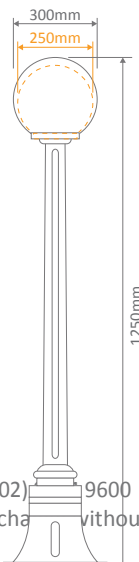

GT-553 - GT-554 Single Sphere on Post 950mm

Diagrams / Additional

Order Code:

GT-553	GT-554	Colour	Globe
15578	15584		1xE27
15579	15585		1xE27
15580	15586		1xE27
15581	15587		1xE27
15583	15589		1xE27