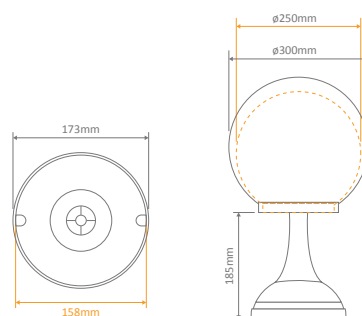

Available in Black, White, Green, Beige and Burgundy, these lights can be used as a:

- Wall Bracket
- Pillar Mount
- Pendant
- Single Sphere on Post (950mm, 1.6m, 1.96m)
- Twin Sphere on Post (1.1m, 1.75m, 2.1m)
- Triple Sphere on Post (2.1)

GT-544 - GT-545

Wall Bracket

Diagrams / Additional

Order Code:

GT-544	GT-545	Colour	Globe
15566	15572		1xE27
15567	15573		1xE27
15568	15574		1xE27
15569	15575		1xE27
15571	15577		1xE27

GT-503 - GT-504

180mm Pillar Mount

Diagrams / Additional

Order Code:

GT-503	GT-504	Colour	Globe
15524	15530		1xE27
15525	15531		1xE27
15526	15532		1xE27
15527	15533		1xE27
15529	15535		1xE27

Siena

Multiple Application Exterior Light

GT-530 - GT-531 80mm Pillar Mount

Diagrams / Additional

Order Code:

GT-530	GT-531	Colour	Globe
15536	15542		1xE27
15537	15543		1xE27
15538	15544		1xE27
15539	15545		1xE27
15541	15547		1xE27

GT-535 - GT-536 - GT-537 Pendant (200mm, 250mm, 300mm)