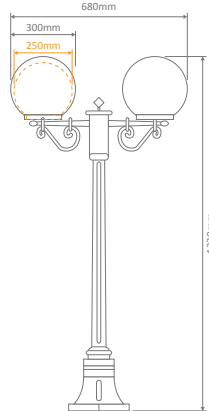

Available in Black, White, Green, Beige and Burgundy, these lights can be used as a:

- Wall Bracket
- Pillar Mount
- Pendant
- Single Sphere on Post (950mm, 1.6m, 1.96m)
- Twin Sphere on Post (1.1m, 1.75m, 2.1m)
- Triple Sphere on Post (2.1)

Diagrams / Additional

Order Code:

GT-535	GT-536	GT-537	Colour	Globe
15548	15554	15560		1xE27
15549	15555	15561		1xE27
15550	15556	15562		1xE27
15551	15557	15563		1xE27
15553	15559	15565		1xE27

GT-553 - GT-554 Single Sphere on Post 950mm

Diagrams / Additional

Order Code:

GT-553	GT-554	Colour	Globe
15578	15584		1xE27
15579	15585		1xE27
15580	15586		1xE27
15581	15587		1xE27
15583	15589		1xE27

Siena

Multiple Application Exterior Light

GT-567 - GT-568 Twin Sphere on Post 1.1m

Diagrams / Additional

Order Code:

GT-567	GT-568	Colour	Globe
15638	15644		2xE27
15639	15645		2xE27
15640	15646		2xE27
15641	15647		2xE27
15643	15649		2xE27

GT-555 - GT-556 Single Sphere on Post 1.6m

Diagrams / Additional