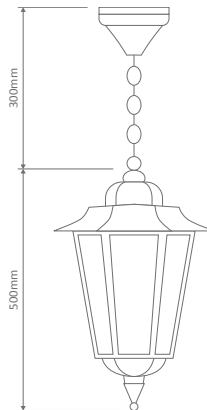

Order Code:	Colour	Globe
15482		1xB22
15483		1xB22
15484		1xB22
15485		1xB22
15487		1xB22

GT-482 Large Wall Bracket

Diagrams / Additional

Order Code:	Colour	Globe
15488		1xB22
15489		1xB22
15490		1xB22
15491		1xB22
15493		1xB22

GT-483 Large Pillar Mount

Diagrams / Additional

Order Code:	Colour	Globe
15494		1xB22
15495		1xB22
15496		1xB22
15497		1xB22
15499		1xB22

Turin Large Multiple Application Exterior Light

GT-486 Large Post Top

Diagrams / Additional

Order Code:	Colour	Globe
15506		1xB22
15507		1xB22
15508		1xB22
15509		1xB22
15511		1xB22

GT-485 Large Pendant

Diagrams / Additional

Order Code:	Colour	Globe
15500		1xB22
15501		1xB22
15502		1xB22
15503		1xB22
15505		1xB22

GT-488 Single Head on Post 2.45m

Diagrams / Additional

Order Code:	Colour	Globe
15512		1xB22
15513		1xB22
15514		1xB22
15515		1xB22
15517		1xB22