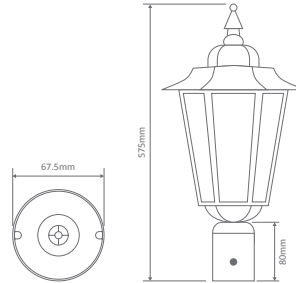

- Wall Bracket
- Pillar Mount
- Post Top
- Pendant
- Single Head on Post (2.45m)

Specification Features

Input Voltage: 240V
IP rating (IP): 43
Requires: Lamp

GT-481 Large Wall Bracket

Diagrams / Additional

GT-483 Large Pillar Mount

Diagrams / Additional

Order Code:	Colour	Globe
15494		1xB22
15495		1xB22
15496		1xB22
15497		1xB22
15499		1xB22

Turin Large Multiple Application Exterior Light

GT-486 Large Post Top

Diagrams / Additional

Order Code:	Colour	Globe
15506		1xB22
15507		1xB22
15508		1xB22
15509		1xB22
15511		1xB22

GT-485 Large Pendant

Diagrams / Additional

Order Code:	Colour	Globe
15500		1xB22
15501		1xB22
15502		1xB22
15503		1xB22
15505		1xB22

GT-488 Single Head on Post 2.45m

Diagrams / Additional

Order Code:	Colour	Globe
15512		1xB22
15513		1xB22
15514		1xB22
15515		1xB22
15517		1xB22