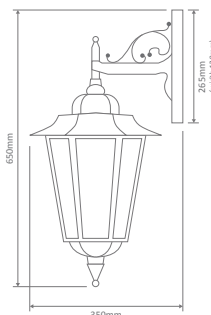

- Wall Bracket
- Pillar Mount
- Post Top
- Pendant
- Single Head on Post (2.45m)

Specification Features

Input Voltage: 240V
IP rating (IP): 43
Requires: Lamp

GT-481 Large Wall Bracket

Diagrams / Additional

Order Code:	Colour	Globe
15482		1xB22
15483		1xB22
15484		1xB22
15485		1xB22
15487		1xB22

GT-482 Large Wall Bracket

Diagrams / Additional

Order Code:	Colour	Globe
15488		1xB22
15489		1xB22
15490		1xB22
15491		1xB22
15493		1xB22

Diagrams / Additional

Order Code:	Colour	Globe
15506		1xB22
15507		1xB22
15508		1xB22
15509		1xB22
15511		1xB22

GT-485 Large Pendant

Diagrams / Additional

Order Code:	Colour	Globe
15500		1xB22
15501		1xB22
15502		1xB22
15503		1xB22
15505		1xB22

GT-488 Single Head on Post 2.45m

Diagrams / Additional

Order Code:	Colour	Globe
15512		1xB22
15513		1xB22
15514		1xB22
15515		1xB22
15517		1xB22