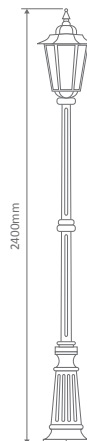

Order Code:	Colour	Globe
15482		1xB22
15483		1xB22
15484		1xB22
15485		1xB22
15487		1xB22

GT-482 Large Wall Bracket

Diagrams / Additional

Order Code:	Colour	Globe
15488		1xB22
15489		1xB22
15490		1xB22
15491		1xB22
15493		1xB22

GT-483 Large Pillar Mount

Diagrams / Additional

Order Code:	Colour	Globe
15494		1xB22
15495		1xB22
15496		1xB22
15497		1xB22
15499		1xB22

Turin Large Multiple Application Exterior Light

GT-486 Large Post Top

Diagrams / Additional

Order Code:	Colour	Globe
15506		1xB22
15507		1xB22
15508		1xB22
15509		1xB22
15511		1xB22

GT-485 Large Pendant

Diagrams / Additional

Order Code:	Colour	Globe
15500		1xB22
15501		1xB22
15502		1xB22
15503		1xB22
15505		1xB22

GT-488 Single Head on Post 2.45m

Diagrams / Additional

Order Code:	Colour	Globe
15512		1xB22
15513		1xB22
15514		1xB22
15515		1xB22
15517		1xB22