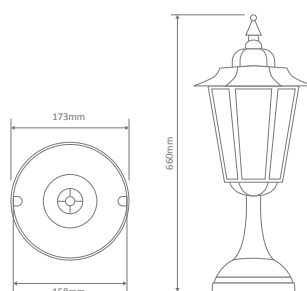

- Wall Bracket
- Pillar Mount
- Post Top
- Pendant
- Single Head on Post (2.45m)

Specification Features

Input Voltage: 240V
IP rating (IP): 43
Requires: Lamp

GT-481 Large Wall Bracket

Diagrams / Additional

Order Code:	Colour	Globe
15482		1xB22
15483		1xB22
15484		1xB22
15485		1xB22
15487		1xB22

GT-482 Large Wall Bracket

Diagrams / Additional

Order Code:	Colour	Globe
15488		1xB22
15489		1xB22
15490		1xB22
15491		1xB22
15493		1xB22

GT-483 Large Pillar Mount

Diagrams / Additional

Order Code:	Colour	Globe
15494		1xB22
15495		1xB22
15496		1xB22
15497		1xB22
15499		1xB22

Turin Large Multiple Application Exterior Light

GT-486 Large Post Top

GT-488 Single Head on Post 2.45m

Diagrams / Additional

Order Code:	Colour	Globe
15512		1xB22
15513		1xB22
15514		1xB22
15515		1xB22
15517		1xB22