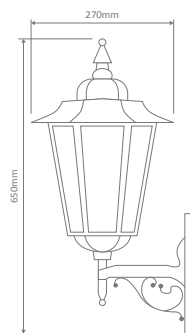

- Wall Bracket
- Pillar Mount
- Post Top
- Pendant
- Single Head on Post (2.45m)

Specification Features

Input Voltage: 240V
IP rating (IP): 43
Requires: Lamp

GT-481 Large Wall Bracket

Diagrams / Additional

Order Code:	Colour	Globe
15482		1xB22
15483		1xB22
15484		1xB22
15485		1xB22
15487		1xB22

GT-482 Large Wall Bracket

Diagrams / Additional

Order Code:	Colour	Globe
15488		1xB22
15489		1xB22
15490		1xB22
15491		1xB22
15493		1xB22

Diagrams / Additional

Order Code:	Colour	Globe
15506		1xB22
15507		1xB22
15508		1xB22
15509		1xB22
15511		1xB22

GT-485 Large Pendant

Diagrams / Additional

Order Code:	Colour	Globe
15500		1xB22
15501		1xB22
15502		1xB22
15503		1xB22
15505		1xB22

GT-488 Single Head on Post 2.45m

Diagrams / Additional

Order Code:	Colour	Globe
15512		1xB22
15513		1xB22
15514		1xB22
15515		1xB22
15517		1xB22