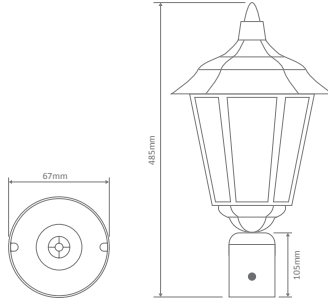

Turin

Multiple Application Exterior Light

GT-439 Post Top

Diagrams / Additional

Order Code:	Colour	Globe
15476		1xB22
15477		1xB22
15478		1xB22
15479		1xB22
15481		1xB22