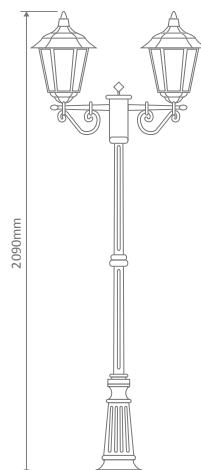

GT-427 Twin Head on Post 2.11m

Diagrams / Additional

Order Code:	Colour	Globe
15452		2xB22
15453		2xB22
15454		2xB22
15455		2xB22
15457		2xB22