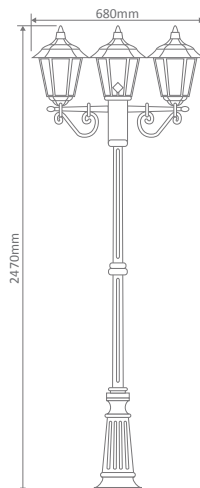

GT-432 Triple Head on Post 2.4m

Diagrams / Additional

Order Code:	Colour	Globe
15470		3xB22
15471		3xB22
15472		3xB22
15473		3xB22
15475		3xB22