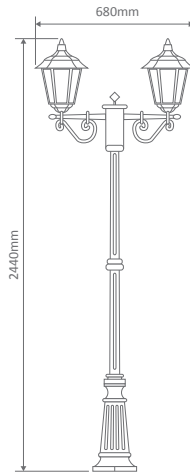

GT-430 Twin Head on Post 2.47m

Diagrams / Additional

Order Code:	Colour	Globe
15464		2xB22
15465		2xB22
15466		2xB22
15467		2xB22
15469		2xB22