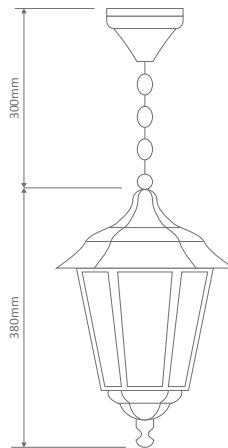

GT-420 Pendant

Diagrams / Additional

Order Code:	Colour	Globe
15410		1xB22
15411		1xB22
15412		1xB22
15413		1xB22
15415		1xB22

GT-424 Single Head on Post 1.32m

Diagrams / Additional

Order Code:	Colour	Globe
15434		1xB22
15435		1xB22
15436		1xB22
15437		1xB22
15439		1xB22