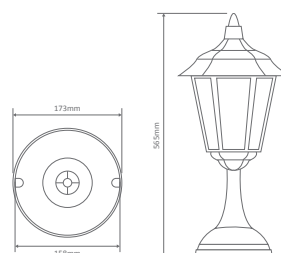

GT-423 Pillar Mount

Diagrams / Additional

Order Code:	Colour	Globe
15428		1xB22
15429		1xB22
15430		1xB22
15431		1xB22
15433		1xB22