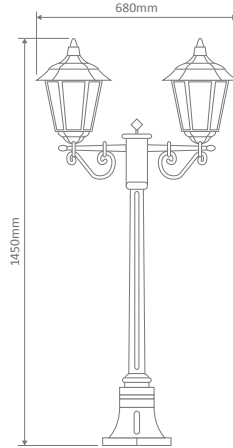

Turin

Multiple Application Exterior Light

GT-425 Twin Head on Post 1.49m

Diagrams / Additional