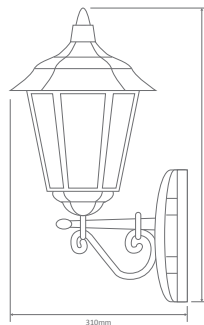

Turin

Multiple Application Exterior Light

Description

Light die-cast aluminium and moulded acrylic lens exterior light, Made in Italy, assembled and powder coated in Australia. Available in Black, White, Green, Beige and Burgundy this light can be used as a:

- Wall Bracket
- Pillar Mount
- Post Top
- Pendant
- Single Head on Post (1.32m, 1.96m, 2.37m)
- Twin Head on Post (1.49m, 2.11m, 2.47m)
- Triple Head on Post (2.47m)

Specification Features

Input Voltage: 240V
IP rating (IP): 43
Requires: Lamp

GT-421 Wall Bracket

Diagrams / Additional

Order Code:	Colour	Globe
15416		1xB22
15417		1xB22
15418		1xB22
15419		1xB22
15421		1xB22