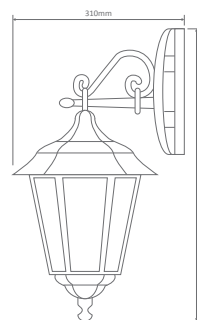

GT-422 Wall Bracket

Diagrams / Additional

Order Code:	Colour	Globe
15422		1xB22
15423		1xB22
15424		1xB22
15425		1xB22
15427		1xB22