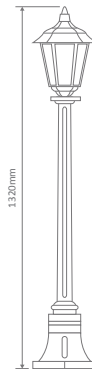

GT-424 Single Head on Post 1.32m

Diagrams / Additional

Order Code:	Colour	Globe
15434		1xB22
15435		1xB22
15436		1xB22
15437		1xB22
15439		1xB22