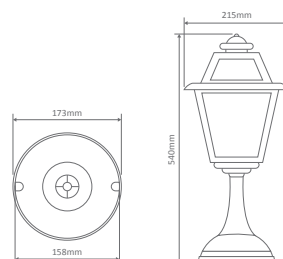

- Wall Bracket
- Pillar Mount
- Post Top
- Pendant
- Single Head on Post (1.25m, 1.9m, 2.26m)
- Twin Head on Post (1.4m, 2.05m, 2.4m)
- Triple Head on Post (2.4m)

Specification Features

Input Voltage: 240V
 IP rating (IP): 43
 Requires: Lamp

GT-272 Wall Bracket

Diagrams / Additional

| Order Code: | Colour | Globe |
|-------------|--------|-------|
| 15200 | | 1xB22 |
| 15201 | | 1xB22 |
| 15202 | | 1xB22 |
| 15203 | | 1xB22 |
| 15205 | | 1xB22 |

GT-273 Pillar Mount

Diagrams / Additional

| Order Code: | Colour | Globe |
|-------------|--------|-------|
| 15206 | | 1xB22 |
| 15207 | | 1xB22 |
| 15208 | | 1xB22 |
| 15209 | | 1xB22 |
| 15211 | | 1xB22 |

Avignon Multiple Application Exterior Light

GT-278 Single Head on Post 2.26m

Diagrams / Additional

| Order Code: | Colour | Globe |
|-------------|--------|-------|
| 15236 | | 1xB22 |
| 15237 | | 1xB22 |
| 15238 | | 1xB22 |
| 15239 | | 1xB22 |
| 15241 | | 1xB22 |