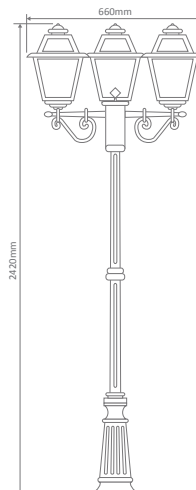

GT-277 Twin Head on Post 2.05m

Diagrams / Additional

| Order Code: | Colour | Globe |
|-------------|--------|-------|
| 15230 | | 2xB22 |
| 15231 | | 2xB22 |
| 15232 | | 2xB22 |
| 15233 | | 2xB22 |
| 15235 | | 2xB22 |

Avignon Multiple Application Exterior Light

GT-278 Single Head on Post 2.26m

Diagrams / Additional

| Order Code: | Colour | Globe |
|-------------|--------|-------|
| 15236 | | 1xB22 |
| 15237 | | 1xB22 |
| 15238 | | 1xB22 |
| 15239 | | 1xB22 |
| 15241 | | 1xB22 |

GT-280 Twin Head on Post 2.4m

Diagrams / Additional

| Order Code: | Colour | Globe |
|-------------|--------|-------|
| 15242 | | 2xB22 |
| 15243 | | 2xB22 |
| 15244 | | 2xB22 |
| 15245 | | 2xB22 |
| 15247 | | 2xB22 |

GT-282 Triple Head on Post 2.4m

Diagrams / Additional

| Order Code: | Colour | Globe |
|-------------|--------|-------|
| 15248 | | 3xB22 |
| 15249 | | 3xB22 |
| 15250 | | 3xB22 |
| 15251 | | 3xB22 |
| 15253 | | 3xB22 |