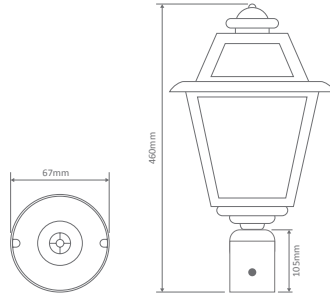

Avignon

Multiple Application Exterior Light

GT-289 Post Top

Diagrams / Additional

Order Code:	Colour	Globe
15254		1xB22
15255		1xB22
15256		1xB22
15257		1xB22
15259		1xB22