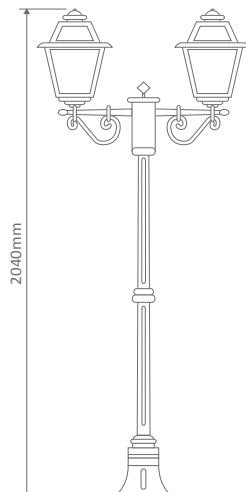

GT-277 Twin Head on Post 2.05m

Diagrams / Additional

Order Code:	Colour	Globe
15230		2xB22
15231		2xB22
15232		2xB22
15233		2xB22
15235		2xB22