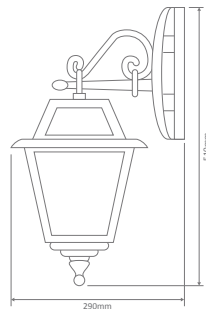

GT-272 Wall Bracket

Diagrams / Additional

Order Code:	Colour	Globe
15200		1xB22
15201		1xB22
15202		1xB22
15203		1xB22
15205		1xB22