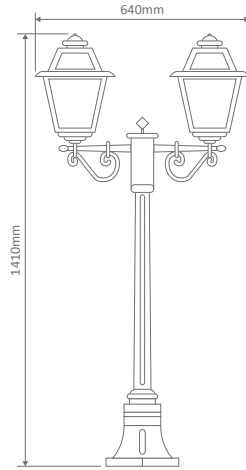

- Wall Bracket
- Pillar Mount
- Post Top
- Pendant
- Single Head on Post (1.25m, 1.9m, 2.26m)
- Twin Head on Post (1.4m, 2.05m, 2.4m)
- Triple Head on Post (2.4m)

Specification Features

Input Voltage: 240V
 IP rating (IP): 43
 Requires: Lamp

GT-274 Single Head on Post 1.25m

Diagrams / Additional

| Order Code: | Colour | Globe |
|-------------|--------|-------|
| 15212 | | 1xB22 |
| 15213 | | 1xB22 |
| 15214 | | 1xB22 |
| 15215 | | 1xB22 |
| 15217 | | 1xB22 |

Avignon

Multiple Application Exterior Light

GT-275 Twin Head on Post 1.4m

Diagrams / Additional

| Order Code: | Colour | Globe |
|-------------|--------|-------|
| 15218 | | 2xB22 |
| 15219 | | 2xB22 |
| 15220 | | 2xB22 |
| 15221 | | 2xB22 |
| 15223 | | 2xB22 |

GT-280 Twin Head on Post 2.4m

Diagrams / Additional

| Order Code: | Colour | Globe |
|-------------|--------|-------|
| 15242 | | 2xB22 |
| 15243 | | 2xB22 |
| 15244 | | 2xB22 |
| 15245 | | 2xB22 |
| 15247 | | 2xB22 |