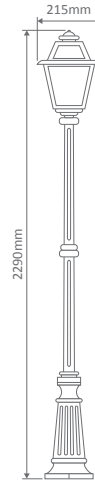

Avignon Multiple Application Exterior Light

GT-278 Single Head on Post 2.26m

Diagrams / Additional

Order Code:	Colour	Globe
15236		1xB22
15237		1xB22
15238		1xB22
15239		1xB22
15241		1xB22