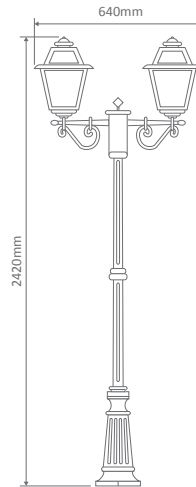

GT-277 Twin Head on Post 2.05m

Diagrams / Additional

| Order Code: | Colour | Globe |
|-------------|--------|-------|
| 15230 | | 2xB22 |
| 15231 | | 2xB22 |
| 15232 | | 2xB22 |
| 15233 | | 2xB22 |
| 15235 | | 2xB22 |

Avignon Multiple Application Exterior Light

GT-278 Single Head on Post 2.26m

Diagrams / Additional

| Order Code: | Colour | Globe |
|-------------|--------|-------|
| 15236 | | 1xB22 |
| 15237 | | 1xB22 |
| 15238 | | 1xB22 |
| 15239 | | 1xB22 |
| 15241 | | 1xB22 |

GT-280 Twin Head on Post 2.4m

Diagrams / Additional

| Order Code: | Colour | Globe |
|-------------|--------|-------|
| 15242 | | 2xB22 |
| 15243 | | 2xB22 |
| 15244 | | 2xB22 |
| 15245 | | 2xB22 |
| 15247 | | 2xB22 |

GT-282 Triple Head on Post 2.4m

Diagrams / Additional

| Order Code: | Colour | Globe |
|-------------|--------|-------|
| 15248 | | 3xB22 |
| 15249 | | 3xB22 |
| 15250 | | 3xB22 |
| 15251 | | 3xB22 |
| 15253 | | 3xB22 |