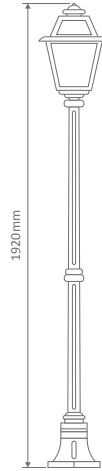

GT-276 Single Head on Post 1.9m

Diagrams / Additional

Order Code:	Colour	Globe
15224		1xB22
15225		1xB22
15226		1xB22
15227		1xB22
15229		1xB22