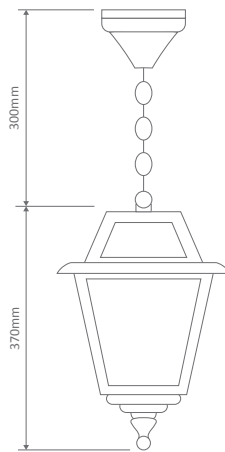

GT-270 Pendant

Diagrams / Additional

Order Code:	Colour	Globe
15188		1xB22
15189		1xB22
15190		1xB22
15191		1xB22
15193		1xB22

GT-274 Single Head on Post 1.25m

Diagrams / Additional

Order Code:	Colour	Globe
15212		1xB22
15213		1xB22
15214		1xB22
15215		1xB22
15217		1xB22