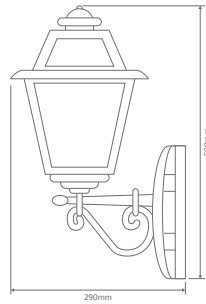

Avignon

Multiple Application Exterior Light

Description

Light die-cast aluminium and moulded acrylic lens exterior light, Made in Italy, assembled and powder coated in Australia. Available in Black, White, Green, Beige and Burgundy this light can be used as a:

- Wall Bracket
- Pillar Mount
- Post Top
- Pendant
- Single Head on Post (1.25m, 1.9m, 2.26m)
- Twin Head on Post (1.4m, 2.05m, 2.4m)
- Triple Head on Post (2.4m)

Specification Features

Input Voltage: 240V
IP rating (IP): 43
Requires: Lamp

GT-271 Wall Bracket

Diagrams / Additional

Order Code:	Colour	Globe
15194		1xB22
15195		1xB22
15196		1xB22
15197		1xB22
15199		1xB22