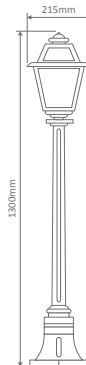

- Wall Bracket
- Pillar Mount
- Post Top
- Pendant
- Single Head on Post (1.25m, 1.9m, 2.26m)
- Twin Head on Post (1.4m, 2.05m, 2.4m)
- Triple Head on Post (2.4m)

Specification Features

Input Voltage: 240V
 IP rating (IP): 43
 Requires: Lamp

GT-273 Pillar Mount

Diagrams / Additional

| Order Code: | Colour | Globe |
|-------------|--------|-------|
| 15206 | | 1xB22 |
| 15207 | | 1xB22 |
| 15208 | | 1xB22 |
| 15209 | | 1xB22 |
| 15211 | | 1xB22 |

GT-270 Pendant

Diagrams / Additional

| Order Code: | Colour | Globe |
|-------------|--------|-------|
| 15188 | | 1xB22 |
| 15189 | | 1xB22 |
| 15190 | | 1xB22 |
| 15191 | | 1xB22 |
| 15193 | | 1xB22 |

GT-274 Single Head on Post 1.25m

Diagrams / Additional

| Order Code: | Colour | Globe |
|-------------|--------|-------|
| 15212 | | 1xB22 |
| 15213 | | 1xB22 |
| 15214 | | 1xB22 |
| 15215 | | 1xB22 |
| 15217 | | 1xB22 |