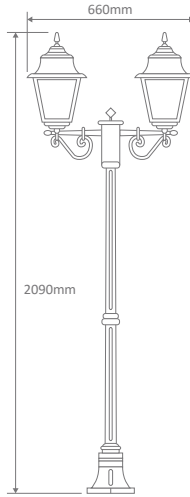

Paris Multiple Application Exterior Light

GT-237 Twin Head on Post 2.09m

Diagrams / Additional