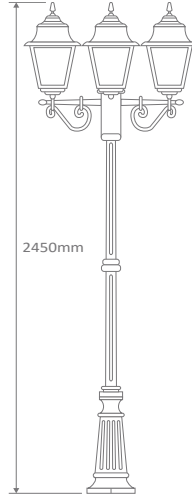

Paris

Multiple Application Exterior Light

GT-242 Triple Head on Post 2.45m

Diagrams / Additional

Order Code:	Colour	Globe
15170		3xB22
15171		3xB22
15172		3xB22
15173		3xB22
15175		3xB22