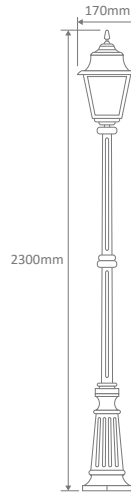

GT-238 Single Head on Post 2.3m

Diagrams / Additional

Order Code:	Colour	Globe
15158		1xB22
15159		1xB22
15160		1xB22
15161		1xB22
15163		1xB22