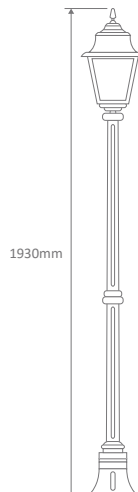

GT-236 Single Head on Post 1.94m

Diagrams / Additional

Order Code:	Colour	Globe
15146		1xB22
15147		1xB22
15148		1xB22
15149		1xB22
15151		1xB22