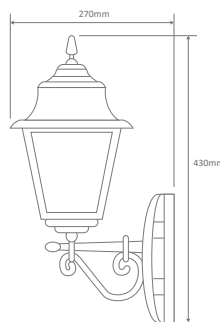

Paris

Multiple Application Exterior Light

Description

Light die-cast aluminium and moulded acrylic lens exterior light, Made in Italy, assembled and powder coated in Australia. Available in Black, White, Green, Beige and Burgundy this light can be used as a:

- Wall Bracket
- Pillar Mount
- Post Top
- Pendant
- Wall Mounted
- Single Head on Post (1.32m, 1.96m, 2.37m)
- Twin Head on Post (1.49m, 2.11m, 2.47m, 2.4m "Curved Arm")
- Triple Head on Post (2.47m, 2.4m "Curved Arm")

Specification Features

Input Voltage: 240V
IP rating (IP): 43
Requires: Lamp

GT-231 Wall Bracket

Diagrams / Additional

Order Code:	Colour	Globe
15116	Beige	1xB22
15117	Black	1xB22
15118	Burgundy	1xB22
15119	Green	1xB22
15121	White	1xB22