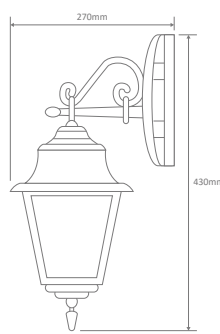

GT-232 Wall Bracket

Diagrams / Additional

Order Code:	Colour	Globe
15122	Beige	1xB22
15123	Black	1xB22
15124	Burgundy	1xB22
15125	Green	1xB22
15127	White	1xB22