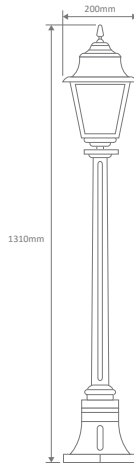

Paris

Multiple Application Exterior Light

GT-234 Single Head on Post 1.31m

Diagrams / Additional

Order Code:	Colour	Globe
15134		1xB22
15135		1xB22
15136		1xB22
15137		1xB22
15139		1xB22