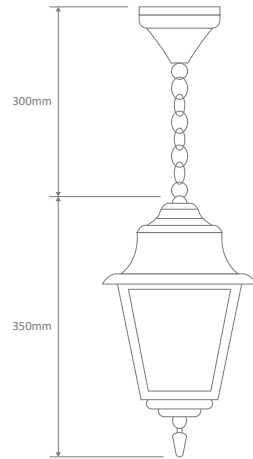

GT-230 Pendant

Diagrams / Additional

Order Code:	Colour	Globe
15110		1xB22
15111		1xB22
15112		1xB22
15113		1xB22
15115		1xB22