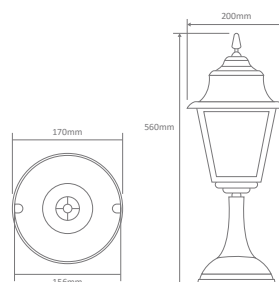

GT-233 Pillar Mount

Diagrams / Additional

Order Code:	Colour	Globe
15128	Beige	1xB22
15129	Black	1xB22
15130	Burgundy	1xB22
15131	Green	1xB22
15133	White	1xB22