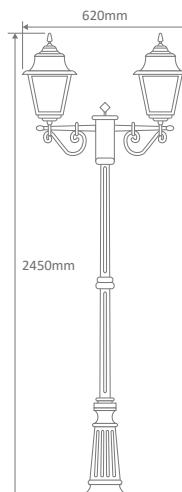

GT-240 Twin Head on Post 2.45m

Diagrams / Additional

Order Code:	Colour	Globe
15164		2xB22
15165		2xB22
15166		2xB22
15167		2xB22
15169		2xB22