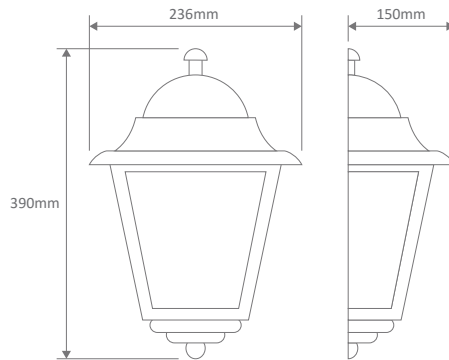

GT-245 Wall Mounted

Diagrams / Additional

Order Code:	Colour	Globe
15176		1xB22
15177		1xB22
15178		1xB22
15179		1xB22
15181		1xB22