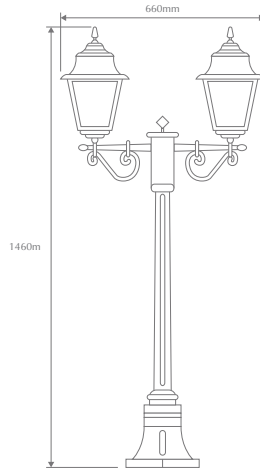

GT-235 Twin Head on Post 1.46m

Diagrams / Additional