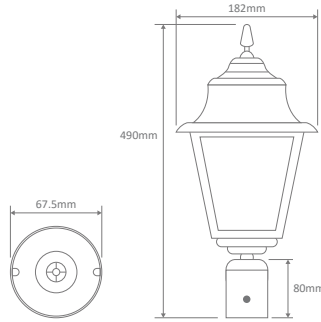

Paris

Multiple Application Exterior Light

GT-249 Post Top

Diagrams / Additional

Order Code:	Colour	Globe
15182		1xB22
15183		1xB22
15184		1xB22
15185		1xB22
15187		1xB22