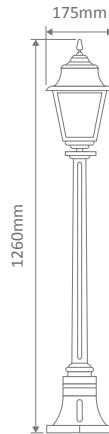

Paris

Multiple Application Exterior Light

GT-234 Single Head on Post 1.31m

Diagrams / Additional