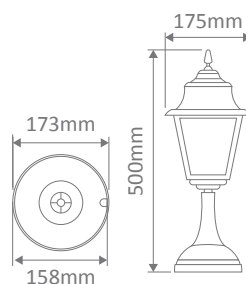

GT-233 Pillar Mount

Diagrams / Additional

Order Code:	Colour	Globe
15128	Beige	1xB22
15129	Black	1xB22
15130	Burgundy	1xB22
15131	Green	1xB22
15133	White	1xB22