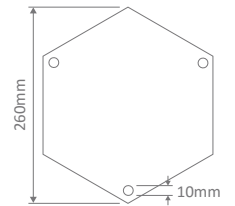

Order Code:	Colour	Globe
15158		1xB22
15159		1xB22
15160		1xB22
15161		1xB22
15163		1xB22