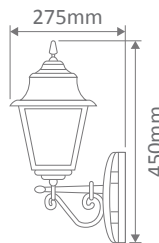

GT-231 Wall Bracket

Diagrams / Additional

Order Code:	Colour	Globe
15116	Beige	1xB22
15117	Black	1xB22
15118	Burgundy	1xB22
15119	Green	1xB22
15121	White	1xB22