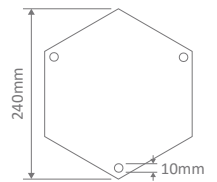

Order Code:	Colour	Globe
15140		2xB22
15141		2xB22
15142		2xB22
15143		2xB22
15145		2xB22