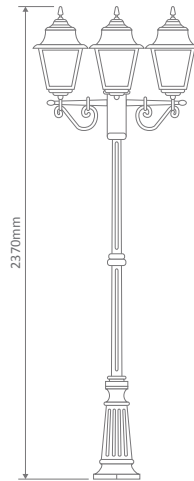

Paris

Multiple Application Exterior Light

GT-242 Triple Head on Post 2.45m

Diagrams / Additional