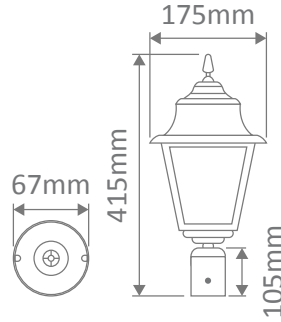

Paris

Multiple Application Exterior Light

GT-249 Post Top

Diagrams / Additional

Order Code:	Colour	Globe
15182		1xB22
15183		1xB22
15184		1xB22
15185		1xB22
15187		1xB22