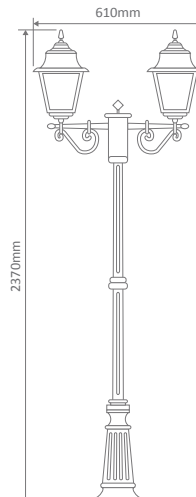

- Wall Bracket
- Pillar Mount
- Post Top
- Pendant
- Wall Mounted
- Single Head on Post (1.32m, 1.96m, 2.37m)
- Twin Head on Post (1.49m, 2.11m, 2.47m, 2.4m "Curved Arm")
- Triple Head on Post (2.47m, 2.4m "Curved Arm")

### GT-238 Single Head on Post 2.3m

#### Diagrams / Additional

Order Code:	Colour	Globe
15158		1xB22
15159		1xB22
15160		1xB22
15161		1xB22
15163		1xB22

#### Diagrams / Additional

Order Code:	Colour	Globe
15164		2xB22
15165		2xB22
15166		2xB22
15167		2xB22
15169		2xB22