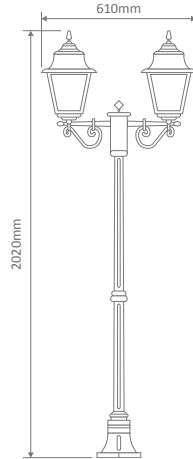

Paris Multiple Application Exterior Light

GT-237 Twin Head on Post 2.09m

Diagrams / Additional