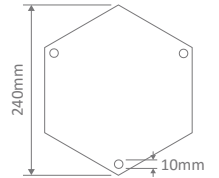

Order Code:	Colour	Globe
15152		2xB22
15153		2xB22
15154		2xB22
15155		2xB22
15157		2xB22