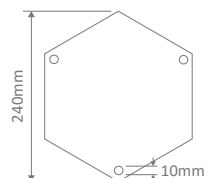

Order Code:	Colour	Globe
15146		1xB22
15147		1xB22
15148		1xB22
15149		1xB22
15151		1xB22