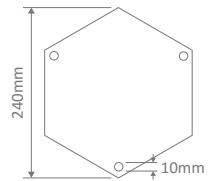

Order Code:	Colour	Globe
15134		1xB22
15135		1xB22
15136		1xB22
15137		1xB22
15139		1xB22