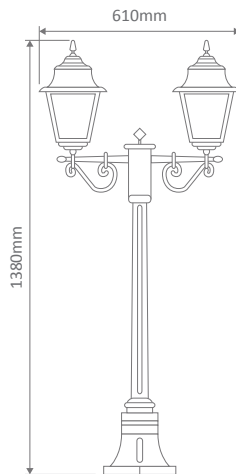

GT-235 Twin Head on Post 1.46m

Diagrams / Additional