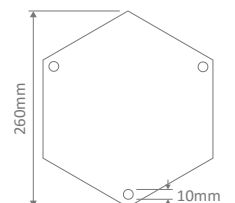

Order Code:	Colour	Globe
15164		2xB22
15165		2xB22
15166		2xB22
15167		2xB22
15169		2xB22