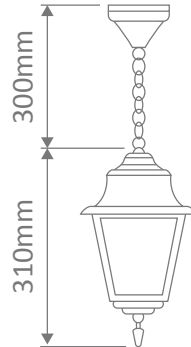

GT-230 Pendant

Diagrams / Additional

Order Code:	Colour	Globe
15110		1xB22
15111		1xB22
15112		1xB22
15113		1xB22
15115		1xB22