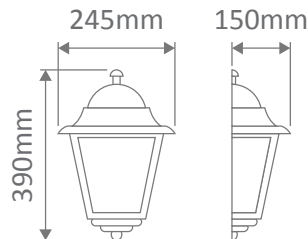

GT-245 Wall Mounted

Diagrams / Additional

Order Code:	Colour	Globe
15176		1xB22
15177		1xB22
15178		1xB22
15179		1xB22
15181		1xB22