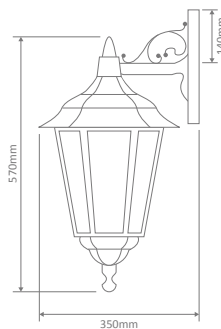

- Wall Bracket
- Pillar Mount
- Post Top
- Pendant
- Single Head on Post (2.45m)

Specification Features

Input Voltage: 240V
IP rating (IP): 43
Requires: Lamp

GT-161 Large Up Wall Bracket

Diagrams / Additional

Order Code:	Colour	Globe
15062		1xB22
15063		1xB22
15064		1xB22
15065		1xB22
15067		1xB22

GT-162 Large Down Wall Bracket

Diagrams / Additional

Order Code:	Colour	Globe
15068		1xB22
15069		1xB22
15070		1xB22
15071		1xB22
15073		1xB22

GT-163 Large Pillar Mount

Diagrams / Additional

Order Code:	Colour	Globe
15074		1xB22
15075		1xB22
15076		1xB22
15077		1xB22
15079		1xB22

Chester Large Multiple Application Exterior Light

GT-166 Large Post Top

GT-168 Single Head Post 2.45m

Diagrams / Additional

Order Code:	Colour	Globe
15093		1xB22
15097		1xB22
15092		1xB22
15095		1xB22
15094		1xB22