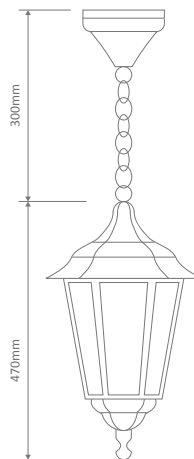

- Wall Bracket
- Pillar Mount
- Post Top
- Pendant
- Single Head on Post (2.45m)

Specification Features

Input Voltage: 240V
IP rating (IP): 43
Requires: Lamp

GT-161 Large Up Wall Bracket

Diagrams / Additional

GT-163 Large Pillar Mount

Diagrams / Additional

Order Code:	Colour	Globe
15074		1xB22
15075		1xB22
15076		1xB22
15077		1xB22
15079		1xB22

Chester Large Multiple Application Exterior Light

GT-166 Large Post Top

Diagrams / Additional

Order Code:	Colour	Globe
15086		1xB22
15087		1xB22
15088		1xB22
15089		1xB22
15091		1xB22

GT-165 Large Pendant

Diagrams / Additional

Order Code:	Colour	Globe
15080		1xB22
15081		1xB22
15082		1xB22
15083		1xB22
15085		1xB22

GT-168 Single Head Post 2.45m

Diagrams / Additional

Order Code:	Colour	Globe
15093		1xB22
15097		1xB22
15092		1xB22
15095		1xB22
15094		1xB22