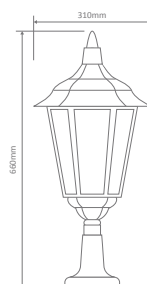

- Wall Bracket
- Pillar Mount
- Post Top
- Pendant
- Single Head on Post (2.45m)

Specification Features

Input Voltage: 240V
IP rating (IP): 43
Requires: Lamp

GT-161 Large Up Wall Bracket

Diagrams / Additional

Order Code:	Colour	Globe
15062		1xB22
15063		1xB22
15064		1xB22
15065		1xB22
15067		1xB22

GT-162 Large Down Wall Bracket

Diagrams / Additional

Order Code:	Colour	Globe
15068		1xB22
15069		1xB22
15070		1xB22
15071		1xB22
15073		1xB22

GT-163 Large Pillar Mount

Diagrams / Additional

Order Code:	Colour	Globe
15074		1xB22
15075		1xB22
15076		1xB22
15077		1xB22
15079		1xB22

Chester Large Multiple Application Exterior Light

GT-166 Large Post Top

GT-168 Single Head Post 2.45m

Diagrams / Additional

Order Code:	Colour	Globe
15093		1xB22
15097		1xB22
15092		1xB22
15095		1xB22
15094		1xB22