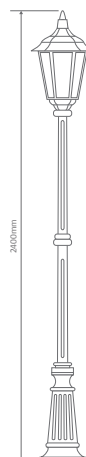

Chester Large Multiple Application Exterior Light

Description

Light die-cast aluminium and moulded acrylic lens exterior light, Made in Italy, assembled and powder coated in Australia. Available in Black, White, Green, Beige and Burgundy this light can be used as a:

Order Code:	Colour	Globe
15062		1xB22
15063		1xB22
15064		1xB22
15065		1xB22
15067		1xB22

GT-162 Large Down Wall Bracket

Diagrams / Additional

Order Code:	Colour	Globe
15068		1xB22
15069		1xB22
15070		1xB22
15071		1xB22
15073		1xB22

Diagrams / Additional

Order Code:	Colour	Globe
15086		1xB22
15087		1xB22
15088		1xB22
15089		1xB22
15091		1xB22

GT-165 Large Pendant

Diagrams / Additional

Order Code:	Colour	Globe
15080		1xB22
15081		1xB22
15082		1xB22
15083		1xB22
15085		1xB22

GT-168 Single Head Post 2.45m

Diagrams / Additional

Order Code:	Colour	Globe
15093		1xB22
15097		1xB22
15092		1xB22
15095		1xB22
15094		1xB22