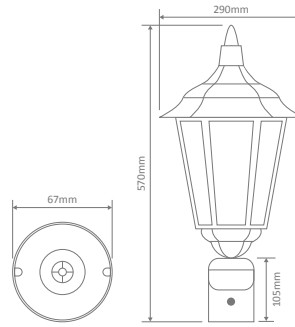

Chester Large Multiple Application Exterior Light

GT-166 Large Post Top

Diagrams / Additional

Order Code:	Colour	Globe
15086		1xB22
15087		1xB22
15088		1xB22
15089		1xB22
15091		1xB22