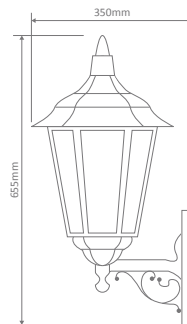

Chester Large Multiple Application Exterior Light

Description

Light die-cast aluminium and moulded acrylic lens exterior light, Made in Italy, assembled and powder coated in Australia. Available in Black, White, Green, Beige and Burgundy this light can be used as a:

- Wall Bracket
- Pillar Mount
- Post Top
- Pendant
- Single Head on Post (2.45m)

Specification Features

Input Voltage: 240V
IP rating (IP): 43
Requires: Lamp

GT-161 Large Up Wall Bracket

Diagrams / Additional

Order Code:	Colour	Globe
15062		1xB22
15063		1xB22
15064		1xB22
15065		1xB22
15067		1xB22

GT-162 Large Down Wall Bracket

Diagrams / Additional

Order Code:	Colour	Globe
15068		1xB22
15069		1xB22
15070		1xB22
15071		1xB22
15073		1xB22

GT-168 Single Head Post 2.45m

Diagrams / Additional

Order Code:	Colour	Globe
15093		1xB22
15097		1xB22
15092		1xB22
15095		1xB22
15094		1xB22