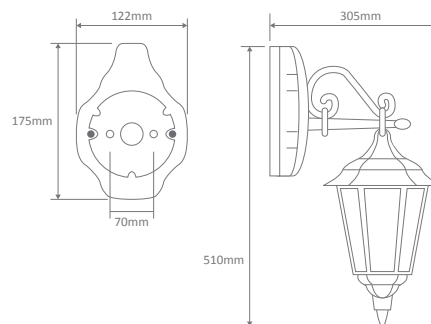

- Wall Bracket
- Pillar Mount
- Post Top
- Pendant
- Single Head on Post (1.32m, 1.96m, 2.37m)
- Twin Head on Post (1.49m, 2.11m, 2.47m, 2.4m "Curved Arm")
- Triple Head on Post (2.47m, 2.4m "Curved Arm")

Specification Features

Input Voltage: 240V
 IP rating (IP): 43
 Requires: Lamp

GT-131 Wall Bracket

Straight Arm Facing Up

Diagrams / Additional

Order Code:	Colour	Globe
14972	Beige	1xB22
14973	Black	1xB22
14974	Burgundy	1xB22
14975	Green	1xB22
14977	White	1xB22

GT-132 Wall Bracket

Straight Arm Facing Down

Diagrams / Additional

Order Code:	Colour	Globe
14978	Beige	1xB22
14979	Black	1xB22
14980	Burgundy	1xB22
14981	Green	1xB22
14983	White	1xB22

GT-1073 Wall Bracket

Order Code:	Colour	Globe
14966		1xB22
14967		1xB22
14968		1xB22
14969		1xB22
14971		1xB22

GT-134 Single Head on Post 1.32m

Diagrams / Additional

Order Code:	Colour	Globe
14990		2xB22
14991		2xB22
14992		2xB22
14993		2xB22
14995		2xB22