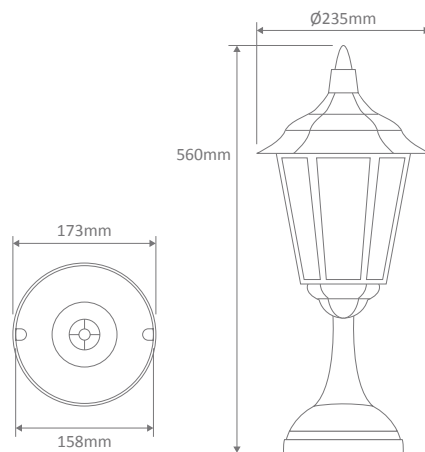

- Wall Bracket
- Pillar Mount
- Post Top
- Pendant
- Single Head on Post (1.32m, 1.96m, 2.37m)
- Twin Head on Post (1.49m, 2.11m, 2.47m, 2.4m "Curved Arm")
- Triple Head on Post (2.47m, 2.4m "Curved Arm")

Specification Features

Input Voltage: 240V
 IP rating (IP): 43
 Requires: Lamp

GT-131 Wall Bracket

Straight Arm Facing Up

Diagrams / Additional

Order Code:	Colour	Globe
14972	Beige	1xB22
14973	Black	1xB22
14974	Burgundy	1xB22
14975	Green	1xB22
14977	White	1xB22

GT-1074 Wall Bracket

Curved Arm Facing Down

Diagrams / Additional

Order Code:	Colour	Globe
15044		1xB22
15045		1xB22
15046		1xB22
15047		1xB22
15049		1xB22

GT-133 Pillar Mount

Diagrams / Additional

Order Code:	Colour	Globe
14984		1xB22
14985		1xB22
14986		1xB22
14987		1xB22
14989		1xB22

Order Code:	Colour	Globe
14966		1xB22
14967		1xB22
14968		1xB22
14969		1xB22
14971		1xB22

GT-134 Single Head on Post 1.32m

Diagrams / Additional

Order Code:	Colour	Globe
14990		2xB22
14991		2xB22
14992		2xB22
14993		2xB22
14995		2xB22