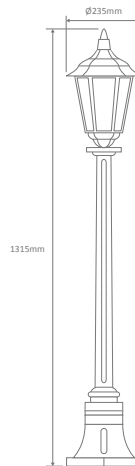

- Wall Bracket
- Pillar Mount
- Post Top
- Pendant
- Single Head on Post (1.32m, 1.96m, 2.37m)
- Twin Head on Post (1.49m, 2.11m, 2.47m, 2.4m "Curved Arm")
- Triple Head on Post (2.47m, 2.4m "Curved Arm")

GT-1074 Wall Bracket

Curved Arm Facing Down

Diagrams / Additional

Order Code:	Colour	Globe
15044		1xB22
15045		1xB22
15046		1xB22
15047		1xB22
15049		1xB22

GT-133 Pillar Mount

Diagrams / Additional

Order Code:	Colour	Globe
14984		1xB22
14985		1xB22
14986		1xB22
14987		1xB22
14989		1xB22

GT-149 Post Top

Diagrams / Additional

Order Code:	Colour	Globe
15032		1xB22
15033		1xB22
15034		1xB22
15035		1xB22
15037		1xB22

Chester

Multiple Application Exterior Light

GT-130 Pendant

Diagrams / Additional

Order Code:	Colour	Globe
14966		1xB22
14967		1xB22
14968		1xB22
14969		1xB22
14971		1xB22

GT-134 Single Head on Post 1.32m

Diagrams / Additional

Order Code:	Colour	Globe
14990		2xB22
14991		2xB22
14992		2xB22
14993		2xB22
14995		2xB22