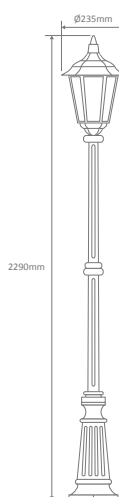

GT-138 Single Head on Post 2.37m

Diagrams / Additional

Order Code:	Colour	Globe
15015		1xB22
15019		1xB22
15014		1xB22
15017		1xB22
15016		1xB22