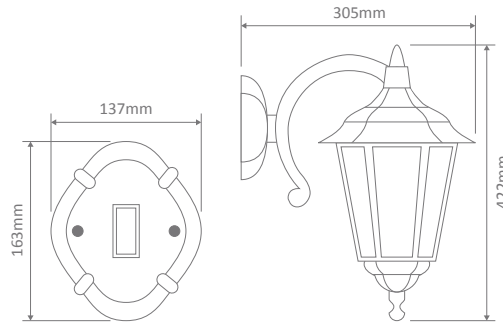

- Wall Bracket
- Pillar Mount
- Post Top
- Pendant
- Single Head on Post (1.32m, 1.96m, 2.37m)
- Twin Head on Post (1.49m, 2.11m, 2.47m, 2.4m "Curved Arm")
- Triple Head on Post (2.47m, 2.4m "Curved Arm")

Specification Features

Input Voltage: 240V
 IP rating (IP): 43
 Requires: Lamp

GT-131 Wall Bracket

Straight Arm Facing Up

Diagrams / Additional

Order Code:	Colour	Globe
14972	Beige	1xB22
14973	Black	1xB22
14974	Burgundy	1xB22
14975	Green	1xB22
14977	White	1xB22

Curved Arm Facing Up

Diagrams / Additional

Order Code:	Colour	Globe
15038	Beige	1xB22
15039	Black	1xB22
15040	Burgundy	1xB22
15041	Green	1xB22
15043	White	1xB22

Chester

Multiple Application Exterior Light

GT-1074 Wall Bracket

Curved Arm Facing Down

Diagrams / Additional

Order Code:	Colour	Globe
15044		1xB22
15045		1xB22
15046		1xB22
15047		1xB22
15049		1xB22

GT-133 Pillar Mount

Diagrams / Additional

Order Code:	Colour	Globe
14984		1xB22
14985		1xB22
14986		1xB22
14987		1xB22
14989		1xB22