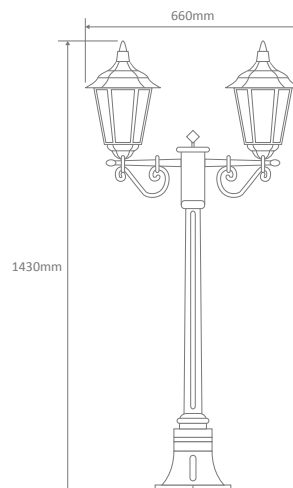

- Wall Bracket
- Pillar Mount
- Post Top
- Pendant
- Single Head on Post (1.32m, 1.96m, 2.37m)
- Twin Head on Post (1.49m, 2.11m, 2.47m, 2.4m "Curved Arm")
- Triple Head on Post (2.47m, 2.4m "Curved Arm")

Order Code:	Colour	Globe
14966		1xB22
14967		1xB22
14968		1xB22
14969		1xB22
14971		1xB22

GT-134 Single Head on Post 1.32m

Diagrams / Additional

Order Code:	Colour	Globe
14990		2xB22
14991		2xB22
14992		2xB22
14993		2xB22
14995		2xB22

GT-135 Twin Head on Post 1.49m

Diagrams / Additional

Order Code:	Colour	Globe
14996		2xB22
14997		2xB22
14998		2xB22
14999		2xB22
15001		2xB22

Chester

Multiple Application Exterior Light

GT-136 Single Head on Post 1.96m

Diagrams / Additional

Order Code:	Colour	Globe
15003		1xB22
15007		1xB22
15002		1xB22
15005		1xB22
15004		1xB22

GT-137 Twin Head on Post 2.11m

Diagrams / Additional

Order Code:	Colour	Globe
15009		2xB22
15013		2xB22
15008		2xB22
15011		2xB22
15010		2xB22