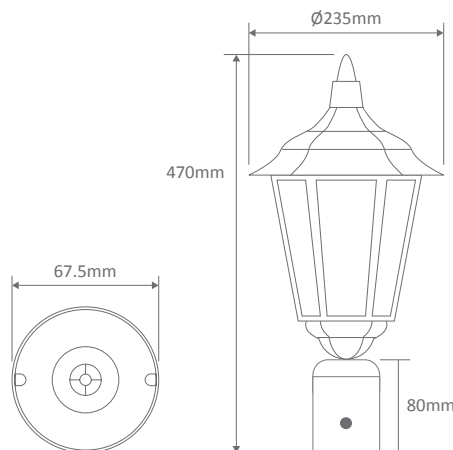

GT-149 Post Top

Diagrams / Additional

Order Code:	Colour	Globe
15032		1xB22
15033		1xB22
15034		1xB22
15035		1xB22
15037		1xB22