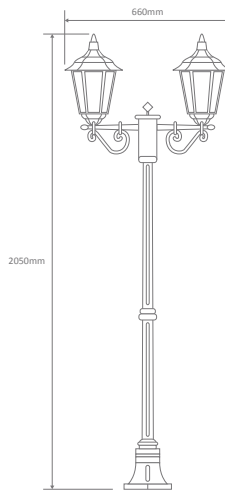

- Wall Bracket
- Pillar Mount
- Post Top
- Pendant
- Single Head on Post (1.32m, 1.96m, 2.37m)
- Twin Head on Post (1.49m, 2.11m, 2.47m, 2.4m "Curved Arm")
- Triple Head on Post (2.47m, 2.4m "Curved Arm")

Order Code:	Colour	Globe
14966		1xB22
14967		1xB22
14968		1xB22
14969		1xB22
14971		1xB22

GT-134 Single Head on Post 1.32m

Diagrams / Additional

Order Code:	Colour	Globe
14990		2xB22
14991		2xB22
14992		2xB22
14993		2xB22
14995		2xB22

GT-135 Twin Head on Post 1.49m

Diagrams / Additional

Order Code:	Colour	Globe
14996		2xB22
14997		2xB22
14998		2xB22
14999		2xB22
15001		2xB22

Chester

Multiple Application Exterior Light

GT-136 Single Head on Post 1.96m

Diagrams / Additional

Order Code:	Colour	Globe
15003		1xB22
15007		1xB22
15002		1xB22
15005		1xB22
15004		1xB22

GT-137 Twin Head on Post 2.11m

Diagrams / Additional

Order Code:	Colour	Globe
15009		2xB22
15013		2xB22
15008		2xB22
15011		2xB22
15010		2xB22