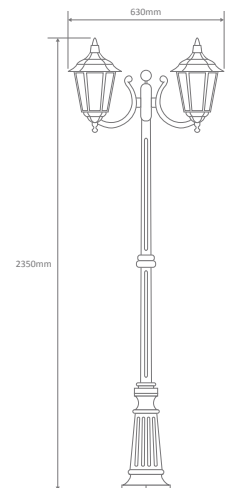

- Wall Bracket
- Pillar Mount
- Post Top
- Pendant
- Single Head on Post (1.32m, 1.96m, 2.37m)
- Twin Head on Post (1.49m, 2.11m, 2.47m, 2.4m "Curved Arm")
- Triple Head on Post (2.47m, 2.4m "Curved Arm")

GT-138 Single Head on Post 2.37m

Diagrams / Additional

Order Code:	Colour	Globe
15015		1xB22
15019		1xB22
15014		1xB22
15017		1xB22
15016		1xB22

Chester Multiple Application Exterior Light

GT-140 Twin Head on Post 2.47m

Diagrams / Additional

Order Code:	Colour	Globe
15020		2xB22
15021		2xB22
15022		2xB22
15023		2xB22
15025		2xB22

GT-142 Triple Head on Post 2.47m

Diagrams / Additional

Order Code:	Colour	Globe
15026		3xB22
15027		3xB22
15028		3xB22
15029		3xB22
15031		3xB22

GT-1077 Twin Curved Arm Head on Post 2.4m

Diagrams / Additional

Order Code:	Colour	Globe
15050		2xB22
15051		2xB22
15052		2xB22
15053		2xB22
15055		2xB22

Chester Multiple Application Exterior Light

GT-1078 Triple Curved Arm Head on Post 2.4m