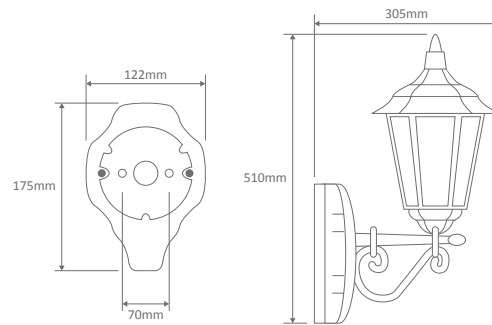

- Wall Bracket
- Pillar Mount
- Post Top
- Pendant
- Single Head on Post (1.32m, 1.96m, 2.37m)
- Twin Head on Post (1.49m, 2.11m, 2.47m, 2.4m "Curved Arm")
- Triple Head on Post (2.47m, 2.4m "Curved Arm")

Specification Features

Input Voltage: 240V
 IP rating (IP): 43
 Requires: Lamp

GT-131 Wall Bracket

Straight Arm Facing Up

Diagrams / Additional

Order Code:	Colour	Globe
14972	Beige	1xB22
14973	Black	1xB22
14974	Burgundy	1xB22
14975	Green	1xB22
14977	White	1xB22

Order Code:	Colour	Globe
14966		1xB22
14967		1xB22
14968		1xB22
14969		1xB22
14971		1xB22

GT-134 Single Head on Post 1.32m

Diagrams / Additional

Order Code:	Colour	Globe
14990		2xB22
14991		2xB22
14992		2xB22
14993		2xB22
14995		2xB22

GT-138 Single Head on Post 2.37m

Diagrams / Additional

Order Code:	Colour	Globe
15015		1xB22
15019		1xB22
15014		1xB22
15017		1xB22
15016		1xB22

Chester Multiple Application Exterior Light

GT-140 Twin Head on Post 2.47m