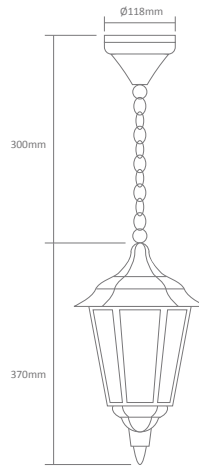

- Wall Bracket
- Pillar Mount
- Post Top
- Pendant
- Single Head on Post (1.32m, 1.96m, 2.37m)
- Twin Head on Post (1.49m, 2.11m, 2.47m, 2.4m "Curved Arm")
- Triple Head on Post (2.47m, 2.4m "Curved Arm")

GT-1074 Wall Bracket

Curved Arm Facing Down

Diagrams / Additional

Order Code:	Colour	Globe
15044		1xB22
15045		1xB22
15046		1xB22
15047		1xB22
15049		1xB22

GT-133 Pillar Mount

Diagrams / Additional

Order Code:	Colour	Globe
14984		1xB22
14985		1xB22
14986		1xB22
14987		1xB22
14989		1xB22

Order Code:	Colour	Globe
14966		1xB22
14967		1xB22
14968		1xB22
14969		1xB22
14971		1xB22

GT-134 Single Head on Post 1.32m

Diagrams / Additional

Order Code:	Colour	Globe
14990		2xB22
14991		2xB22
14992		2xB22
14993		2xB22
14995		2xB22

Diagrams / Additional

Order Code:	Colour	Globe
15003		1xB22
15007		1xB22
15002		1xB22
15005		1xB22
15004		1xB22

GT-137 Twin Head on Post 2.11m

Diagrams / Additional

Order Code:	Colour	Globe
15009		2xB22
15013		2xB22
15008		2xB22
15011		2xB22
15010		2xB22