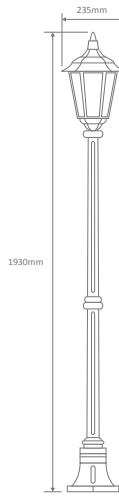

- Wall Bracket
- Pillar Mount
- Post Top
- Pendant
- Single Head on Post (1.32m, 1.96m, 2.37m)
- Twin Head on Post (1.49m, 2.11m, 2.47m, 2.4m "Curved Arm")
- Triple Head on Post (2.47m, 2.4m "Curved Arm")

Order Code:	Colour	Globe
14966		1xB22
14967		1xB22
14968		1xB22
14969		1xB22
14971		1xB22

GT-134 Single Head on Post 1.32m

Diagrams / Additional

Order Code:	Colour	Globe
14990		2xB22
14991		2xB22
14992		2xB22
14993		2xB22
14995		2xB22

GT-135 Twin Head on Post 1.49m

Diagrams / Additional

Order Code:	Colour	Globe
14996		2xB22
14997		2xB22
14998		2xB22
14999		2xB22
15001		2xB22

Chester

Multiple Application Exterior Light

GT-136 Single Head on Post 1.96m

Diagrams / Additional

Order Code:	Colour	Globe
15003		1xB22
15007		1xB22
15002		1xB22
15005		1xB22
15004		1xB22

GT-137 Twin Head on Post 2.11m

Diagrams / Additional

Order Code:	Colour	Globe
15009		2xB22
15013		2xB22
15008		2xB22
15011		2xB22
15010		2xB22