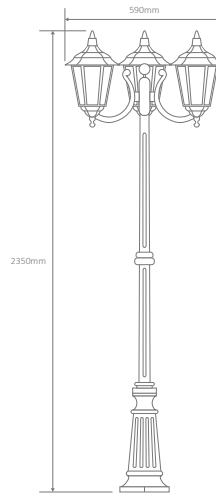

Chester Multiple Application Exterior Light

GT-1078 Triple Curved Arm Head on Post 2.4m

Diagrams / Additional

Order Code:	Colour	Globe
15056		2xB22
15057		2xB22
15058		2xB22
15059		2xB22
15061		2xB22