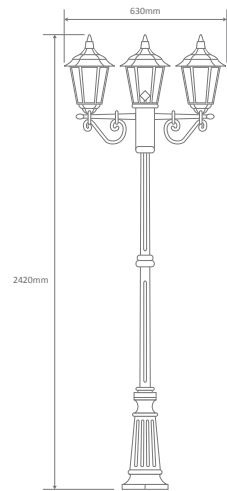

- Wall Bracket
- Pillar Mount
- Post Top
- Pendant
- Single Head on Post (1.32m, 1.96m, 2.37m)
- Twin Head on Post (1.49m, 2.11m, 2.47m, 2.4m "Curved Arm")
- Triple Head on Post (2.47m, 2.4m "Curved Arm")

Diagrams / Additional

Order Code:	Colour	Globe
15003		1xB22
15007		1xB22
15002		1xB22
15005		1xB22
15004		1xB22

GT-137 Twin Head on Post 2.11m

Diagrams / Additional

Order Code:	Colour	Globe
15009		2xB22
15013		2xB22
15008		2xB22
15011		2xB22
15010		2xB22

GT-138 Single Head on Post 2.37m

Diagrams / Additional

Order Code:	Colour	Globe
15015		1xB22
15019		1xB22
15014		1xB22
15017		1xB22
15016		1xB22

Chester Multiple Application Exterior Light

GT-140 Twin Head on Post 2.47m

Diagrams / Additional

Order Code:	Colour	Globe
15020		2xB22
15021		2xB22
15022		2xB22
15023		2xB22
15025		2xB22

GT-142 Triple Head on Post 2.47m

Diagrams / Additional

Order Code:	Colour	Globe
15026		3xB22
15027		3xB22
15028		3xB22
15029		3xB22
15031		3xB22