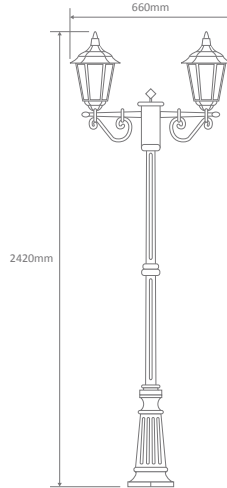

Order Code:	Colour	Globe
14966		1xB22
14967		1xB22
14968		1xB22
14969		1xB22
14971		1xB22

GT-134 Single Head on Post 1.32m

Diagrams / Additional

Order Code:	Colour	Globe
14990		2xB22
14991		2xB22
14992		2xB22
14993		2xB22
14995		2xB22

Diagrams / Additional

Order Code:	Colour	Globe
15003		1xB22
15007		1xB22
15002		1xB22
15005		1xB22
15004		1xB22

GT-137 Twin Head on Post 2.11m

Diagrams / Additional

Order Code:	Colour	Globe
15009		2xB22
15013		2xB22
15008		2xB22
15011		2xB22
15010		2xB22

GT-138 Single Head on Post 2.37m

Diagrams / Additional

Order Code:	Colour	Globe
15015		1xB22
15019		1xB22
15014		1xB22
15017		1xB22
15016		1xB22

Chester Multiple Application Exterior Light

GT-140 Twin Head on Post 2.47m

Diagrams / Additional

Order Code:	Colour	Globe
15020		2xB22
15021		2xB22
15022		2xB22
15023		2xB22
15025		2xB22

GT-142 Triple Head on Post 2.47m

Diagrams / Additional

Order Code:	Colour	Globe
15026		3xB22
15027		3xB22
15028		3xB22
15029		3xB22
15031		3xB22