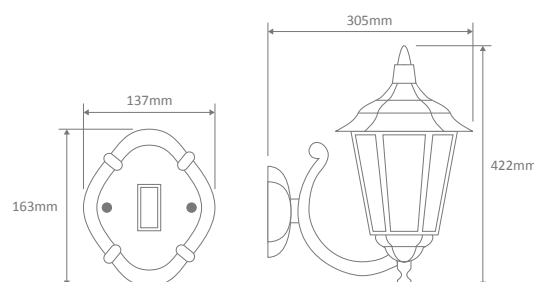

Order Code:	Colour	Globe
15038	Beige	1xB22
15039	Black	1xB22
15040	Burgundy	1xB22
15041	Green	1xB22
15043	White	1xB22