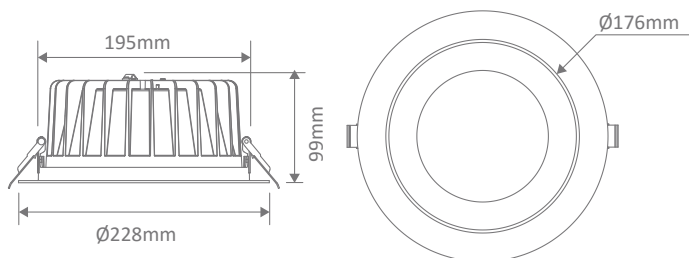

### Description

The Expo-35 Recessed Led Down light range is designed to offer Low glare lighting solutions to any commercial or residential application. Ideal for conference rooms, restaurants, hotels and living spaces. Featuring an aluminium deep-set body and high gloss mirror reflector, includes dimmable LED driver flex & plug, and also with TRIO, the added option of changing the colour temperature output.

### Specification Features

- Input Voltage: 240V AC
- Power (W): 35W
- IP rating (IP): IP44
- Lumens (lm): Warm White 3000K - 3650lm  
Neutral White 4000K - 3750lm  
White 5700K - 3850lm
- LED type: SMD
- CCT: 3000K - 4000K - 5700K (Switchable)
- CRI: ≥80
- Beam angle (°): 80°
- Dimmable: Yes
- Lifespan (hrs): 50,000hrs
- Cutout (∅): ∅200-210mm

### Diagrams / Additional

Cuttout: ∅200-210mm

Item No.	Variant	Colour Temperature
EXPO-35-REC-BLK	20714	TRIO
EXPO-35-REC-WHT	20715	TRIO