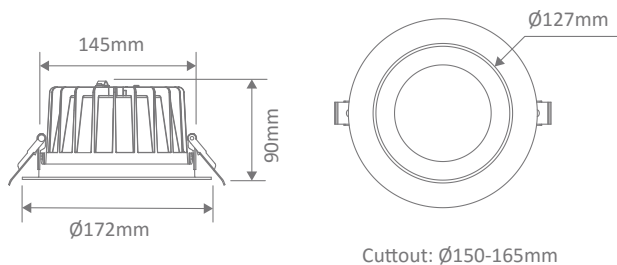

Diagrams / Additional

Item No.	Variant	Colour Temperature
EXPO-25-REC-BLK	20712	TRIO
EXPO-25-REC-WHT	20713	TRIO