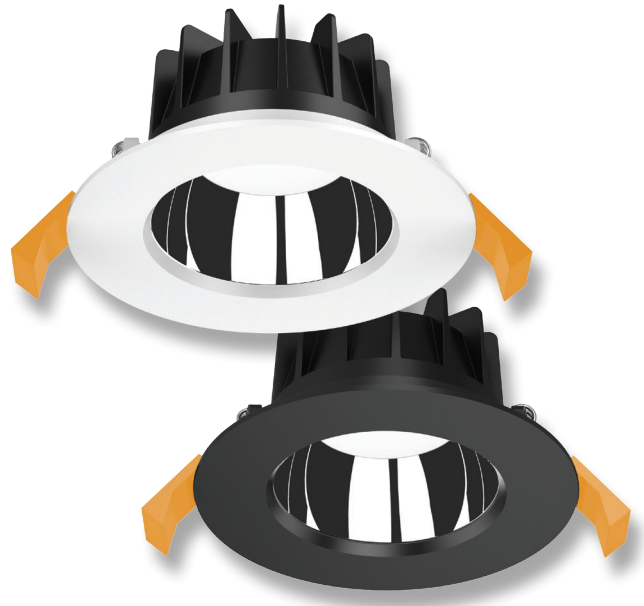

Expo-10-Rec LED Recessed Downlight

Description

The Expo-10 Recessed Led Down light range is designed to offer Low glare lighting solutions to any commercial or residential application. Ideal for conference rooms, restaurants, hotels and living spaces. Featuring an aluminium deep-set body and high gloss mirror reflector, includes dimmable LED driver flex & plug, and also with TRIO, the added option of changing the colour temperature output.

Specification Features

- Input Voltage: 240V AC
- Power (W): 10W
- IP rating (IP): IP44
- Lumens (lm): Warm White 3000K - 710lm
Neutral White 4000K - 780lm
White 5700K - 850lm
- LED type: SMD
- CCT: 3000K - 4000K - 5700K (Switchable)
- CRI: ≥80
- Beam angle (°): 80°
- Dimmable: Yes
- Lifespan (hrs): 50,000hrs
- Cutout (∅): ∅90-95mm

Diagrams / Additional

Item No.	Variant	Colour Temperature
EXPO-10-REC-BLK	20710	TRIO
EXPO-10-REC-WHT	20711	TRIO