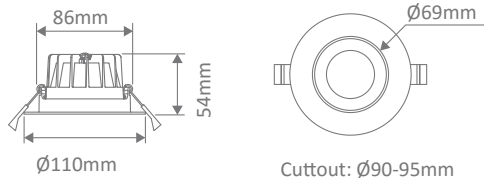

Expo-10-Rec LED Recessed Downlight

Description

The Expo-10 Recessed Led Down light range is designed to offer Low glare lighting solutions to any commercial or residential application. Ideal for conference rooms, restaurants, hotels and living spaces. Featuring an aluminium deep-set body and high gloss mirror reflector, includes dimmable LED driver flex & plug, and also with TRIO, the added option of changing the colour temperature output.

Specification Features

- Input Voltage: 240V AC
- Power (W): 10W
- IP rating (IP): IP44
- Lumens (lm): Warm White 3000K - 710lm
Neutral White 4000K - 780lm
White 5700K - 850lm
- LED type: SMD
- CCT: 3000K - 4000K - 5700K (Switchable)
- CRI: ≥80
- Beam angle (°): 80°
- Dimmable: Yes
- Lifespan (hrs): 50,000hrs
- Cutout (∅): ∅90-95mm

Diagrams / Additional

Item No.	Variant	Colour Temperature
EXPO-10-REC-BLK	20710	TRIO
EXPO-10-REC-WHT	20711	TRIO