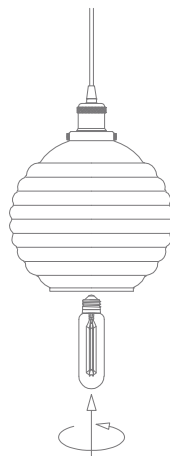

Installation Manual

EVA

Order Code	Product Code	Description
31305	EVA-PNDT-GRY	E27 smoke glass pendant
31306	EVA-PNDT-OPL	E27 opal glass pendant

Thank you for purchasing your new EVA pendant, Please take the time to read and understand the instruction sheet below. Failure to do so may void warranty.

Specifications

Voltage:	240V	Power:	Max 40W Incandescent Max 20W CFL Max 20W LED	IP Rating:	20

Requires: E27 lamp, not included.

1 _____

2 _____

3 _____

4 _____

5 _____

Note: -The lamp must be installed by professional electrician
-Ensure the power supply is switched off before fitting this product

-Do not touch the lamp when in use
-Keep away from hot steam and corrosive gas