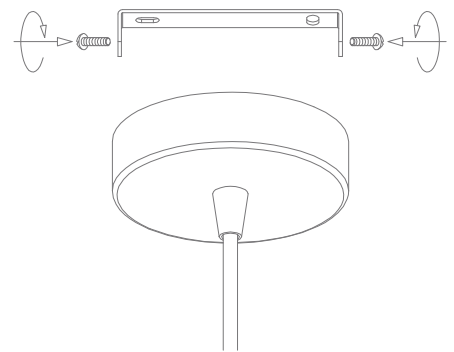

Installation Manual

EVA

Order Code	Product Code	Description
31305	EVA-PNDT-GRY	E27 smoke glass pendant
31306	EVA-PNDT-OPL	E27 opal glass pendant

Thank you for purchasing your new EVA pendant, Please take the time to read and understand the instruction sheet below. Failure to do so may void warranty.

Specifications

Voltage:	240V	Power:	Max 40W Incandescent Max 20W CFL Max 20W LED	IP Rating:	20

Requires: E27 lamp, not included.

1 _____

2 _____

3 _____

4 _____

5 _____

Note: -The lamp must be installed by professional electrician
-Ensure the power supply is switched off before fitting this product

-Do not touch the lamp when in use
-Keep away from hot steam and corrosive gas