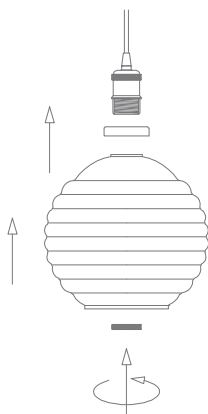

Installation Manual

EVA

Order Code	Product Code	Description
31305	EVA-PNDT-GRY	E27 smoke glass pendant
31306	EVA-PNDT-OPL	E27 opal glass pendant

Thank you for purchasing your new EVA pendant, Please take the time to read and understand the instruction sheet below. Failure to do so may void warranty.

Specifications

Voltage:	240V	Power:	Max 40W Incandescent Max 20W CFL Max 20W LED	IP Rating:	20

Requires: E27 lamp, not included.

1 _____

2 _____

3 _____

4 _____

5 _____

Note: -The lamp must be installed by professional electrician
-Ensure the power supply is switched off before fitting this product

-Do not touch the lamp when in use
-Keep away from hot steam and corrosive gas