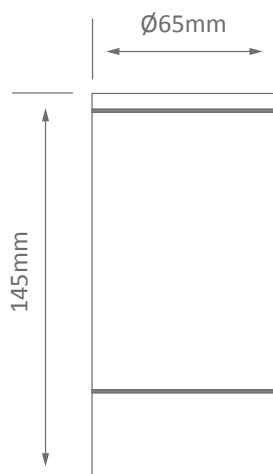

### Specification Features

Input Voltage: 240V AC  
 Power (W): 6W (when supplied with lamp)  
 IP rating (IP): 54  
 CCT: 3000K - 5000K  
 Lumens (lm): Warm White 3000K - 350lm  
 White 5000K - 380lm  
 LED type: GU10  
 CRI: ≥83  
 Beam angle (°): 60°  
 Dimmable: Yes\*  
 Mounting type: Surface ceiling mounted  
 Lifespan (hrs): 40,000hrs

### Diagrams / Additional

Item No.	Variant			Colour Temp
	Blk	Alu	Wht	
ELITE-SM	19816	19410	19819	3000K
	19817	19411	19820	5000K
	19815	19412	19818	No Lamp