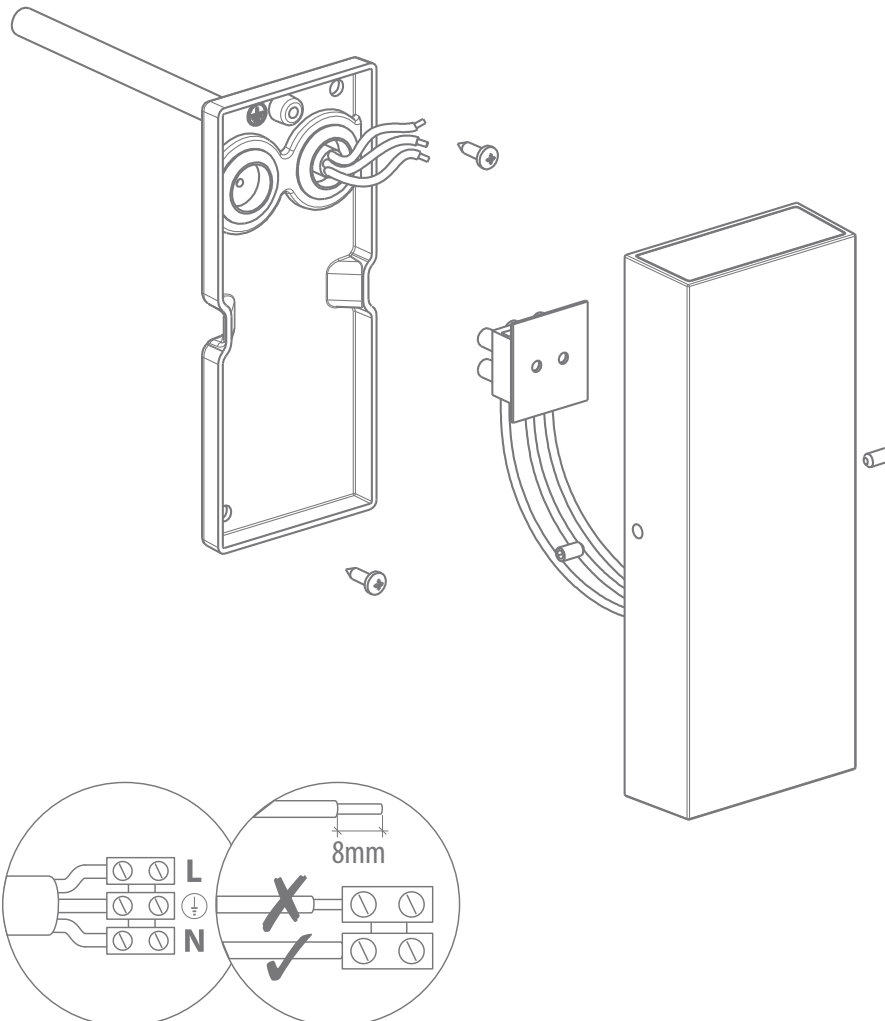

EDGE-8

Date: 10/2018

Variant	Item No.	Description
19684	EDGE-8-BLK-WW	LED Wall Light, Black finish. 3000K, warm white.
19685	EDGE-8-BLK-W	LED Wall Light, Black finish. 5000K, white.
19686	EDGE-8-DGR-WW	LED Wall Light, dark grey finish. 3000K, warm white.
19687	EDGE-8-DGR-W	LED Wall Light, dark grey finish. 5000K, white.
19688	EDGE-8-WHT-WW	LED Wall Light, white finish. 3000K, warm white.
19689	EDGE-8-WHT-W	LED Wall Light, white finish. 5000K, white.

Thank you for purchasing your new LED EDGE-8, Please take the time to read and understand the instruction sheet below. Failure to do so may void warranty.

Specifications

Voltage:	240V AC	Lumen (±5%):	Warm White 3000K - 2x300lm White 5000K - 2x350lm	Dimmable:	No
Power:	2x4W	Beam Angle:	35°	Operating Temp:	-20°~45°
IP Rating:	IP65	CCT:	3000K - 5000K		
CRI:	≥80	Lifespan:	50,000hrs		