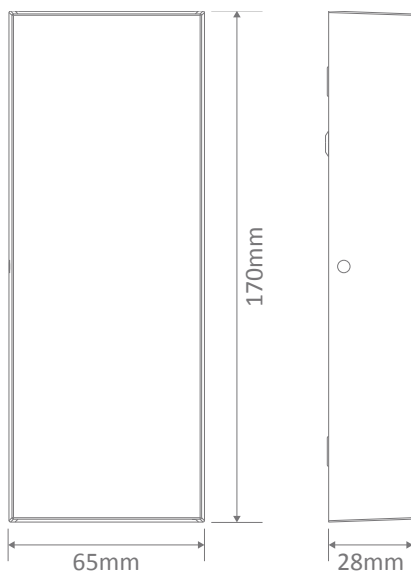

Diagrams / Additional

Item No.	Variant	Colour
EDGE-8-BLK	19684	3000K
	19685	5000K
EDGE-8-DGR	19686	3000K
	19687	5000K
EDGE-8-WHT	19688	3000K
	19689	5000K