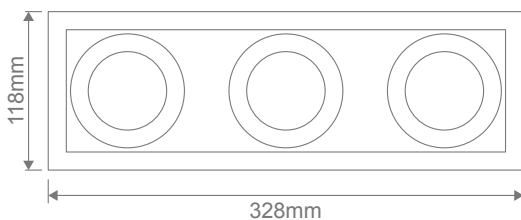

DSL-101/3B

Recessed Single Light Slotter

Description

Recessed one light Slotter downlight. Powder coated trim, steel frame, die-cast tilt downlight housing. Rated at IP20.

Specification Features

IP rating (IP): IP20
 Lifespan (hrs): 50,000hrs
 Cutout: 308mm x 110mm

Diagrams / Additional

Item No.	Variant	Colour
DSL-101/3B	70005	Silver
	70006	White