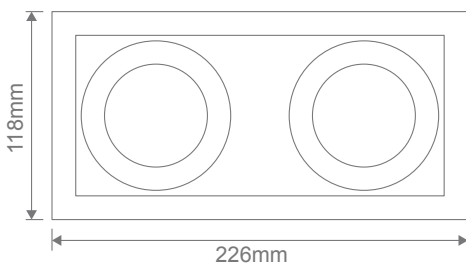

DSL-101/2B

Recessed Single Light Slotter

Description

Recessed two light Slotter downlight. Powder coated trim, steel frame, die-cast tilt downlight housing. Rated at IP20.

Specification Features

IP rating (IP): IP20
 Lifespan (hrs): 50,000hrs
 Cutout: 208mm x 110mm

Diagrams / Additional

Item No.	Variant	Colour
DSL-101/2B	70003	Silver
	70004	White