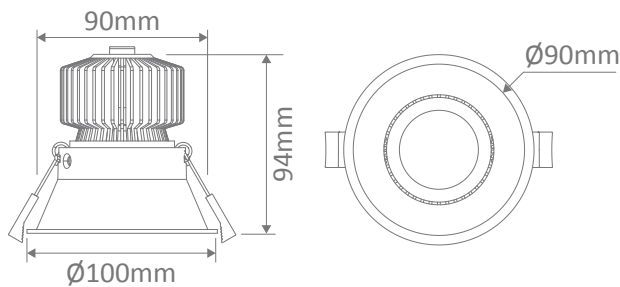

DEEP-13 LED Downlight

Description

Anti-glare deep set 13W LED recessed adjustable downlight with COB chip and reflector. Comes complete with Led driver and flex/plug, fully dimmable with suitable dimmers.

Specification Features

Input Voltage: 240V AC
 Power (W): 13W
 IP rating (IP): IP40
 Lumens (lm): Warm White 3000K - 987lm
 Neutral White 4000K - 1053lm
 White 5000K - 1120lm
 LED type: COB
 CCT: 3000K - 4000K - 5000K
 CRI: ≥80
 Beam angle (°): 36°
 Dimmable: Yes
 Lifespan (hrs): 50,000hrs
 Cutout (∅): ∅90mm

Diagrams / Additional

Cutout: ∅90mm

Item No.	Variant	Colour Temperature
DEEP-13-BLK	20674	3000K
	20675	4000K
	20676	5000K
DEEP-13-WHT	20677	3000K
	20678	4000K
	20679	5000K