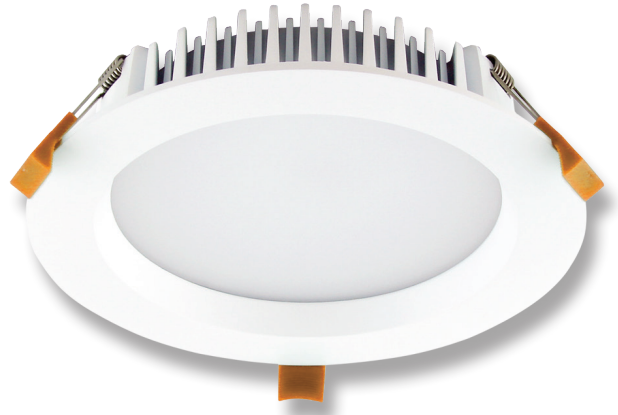

DECO-20-TRIO Fixed LED Downlight

Description

The DECO-20 and Deco-28 range of commercial LED downlights have been designed with a deep-set frame to reduce glare from the light source. Featuring a wide light distribution, and with an ultra slim housing, allows for this downlight to be suitable for installations where ceiling space is minimal. Complete with a dimmable LED driver and flex and plug. Fully dimmable with Domus dimmer series.

Now with TRIO, the added option of changing the colour temperature output of the downlight with a dip switch at the back of the fitting.

Specification Features

Input Voltage:	240V AC
Power (W):	20W
IP rating (IP):	44*
Lumens (lm):	Warm White 3000K - 1700lm Neutral White 4000K - 1750lm White 5700K - 1800lm
LED type:	SMD
CCT:	3000K - 4000K - 5700K (Switchable)
CRI:	≥80
Beam angle (°):	120°
Dimmable:	Yes**
Lifespan (hrs):	50,000hrs
Cutout (∅):	∅160-170mm

* IP44 rating is from the underside of the down light once installed into the ceiling.

** Tested on the Domus dimmer series. May work on others but not tested.

Diagrams / Additional

Cutout: ∅160 - ∅170mm