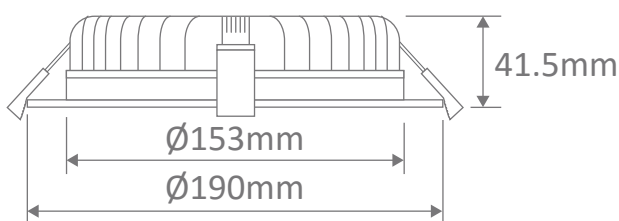

Now with TRIO, the added option of changing the colour temperature output of the downlight with a dip switch at the back of the fitting.

Specification Features

Input Voltage:	240V AC
Power (W):	20W
IP rating (IP):	44*
Lumens (lm):	Warm White 3000K - 1700lm Neutral White 4000K - 1750lm White 5700K - 1800lm
LED type:	SMD
CCT:	3000K - 4000K - 5700K (Switchable)
CRI:	≥80
Beam angle (°):	120°
Dimmable:	Yes**
Lifespan (hrs):	50,000hrs
Cutout (∅):	∅160-170mm

* IP44 rating is from the underside of the down light once installed into the ceiling.

** Tested on the Domus dimmer series. May work on others but not tested.

Diagrams / Additional

Cutout: ∅160 - ∅170mm