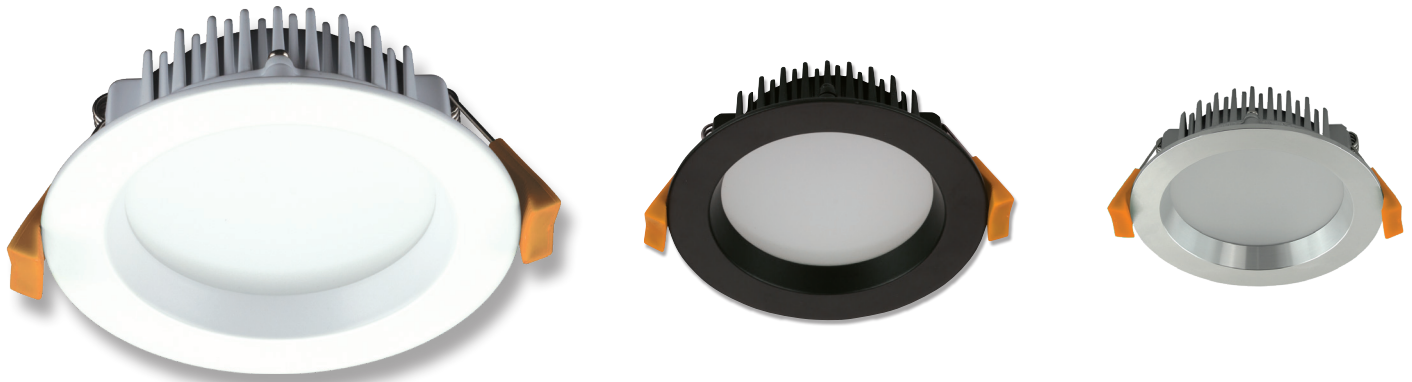

## DECO-13-RND-TRIO Fixed LED Downlight

### Description

The DECO range of LED downlights have been designed with a deep-set frame to reduce glare from the light source. Featuring a wide light distribution, and with an ultra slim housing, allows for this downlight to be suitable for installations where ceiling space is minimal. Complete with a dimmable LED driver and flex and plug. Fully dimmable with Domus dimmer series.

Now with TRIO, the added option of changing the colour temperature output of the downlight with a dip switch at the back of the fitting.

### Specification Features

- Input Voltage: 240V AC
- Power (W): 13W
- IP rating (IP): 44\*
- Lumens (lm): Warm White 3000K - 800lm  
Neutral White 4000K - 850lm  
White 5700K - 900lm
- LED type: SMD
- CCT: 3000K - 4000K - 5700K (Switchable)
- CRI: ≥83
- Beam angle (°): 90°
- Dimmable: Yes\*\*
- Lifespan (hrs): 50,000hrs
- Cutout (∅): ∅90mm
- IPart #: 01633D2-CSBMESH