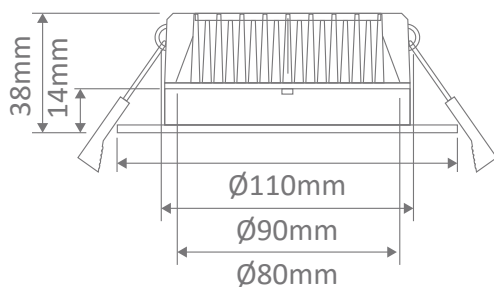

### Specification Features

- Input Voltage: 240V AC
- Power (W): 13W
- IP rating (IP): 44\*
- Lumens (lm): Warm White 3000K - 800lm  
Neutral White 4000K - 850lm  
White 5700K - 900lm
- LED type: SMD
- CCT: 3000K - 4000K - 5700K (Switchable)
- CRI: ≥83
- Beam angle (°): 90°
- Dimmable: Yes\*\*
- Lifespan (hrs): 50,000hrs
- Cutout (∅): ∅90mm
- IPart #: 01633D2-CSBMESH

### Diagrams / Additional

Cutout: ∅90mm

Item No.	Variant	Colour Temp
DECO-13-RND-WHT	20420	TRIO
DECO-13-RND-ALU	20422	TRIO
DECO-13-RND-BLK	20421	TRIO